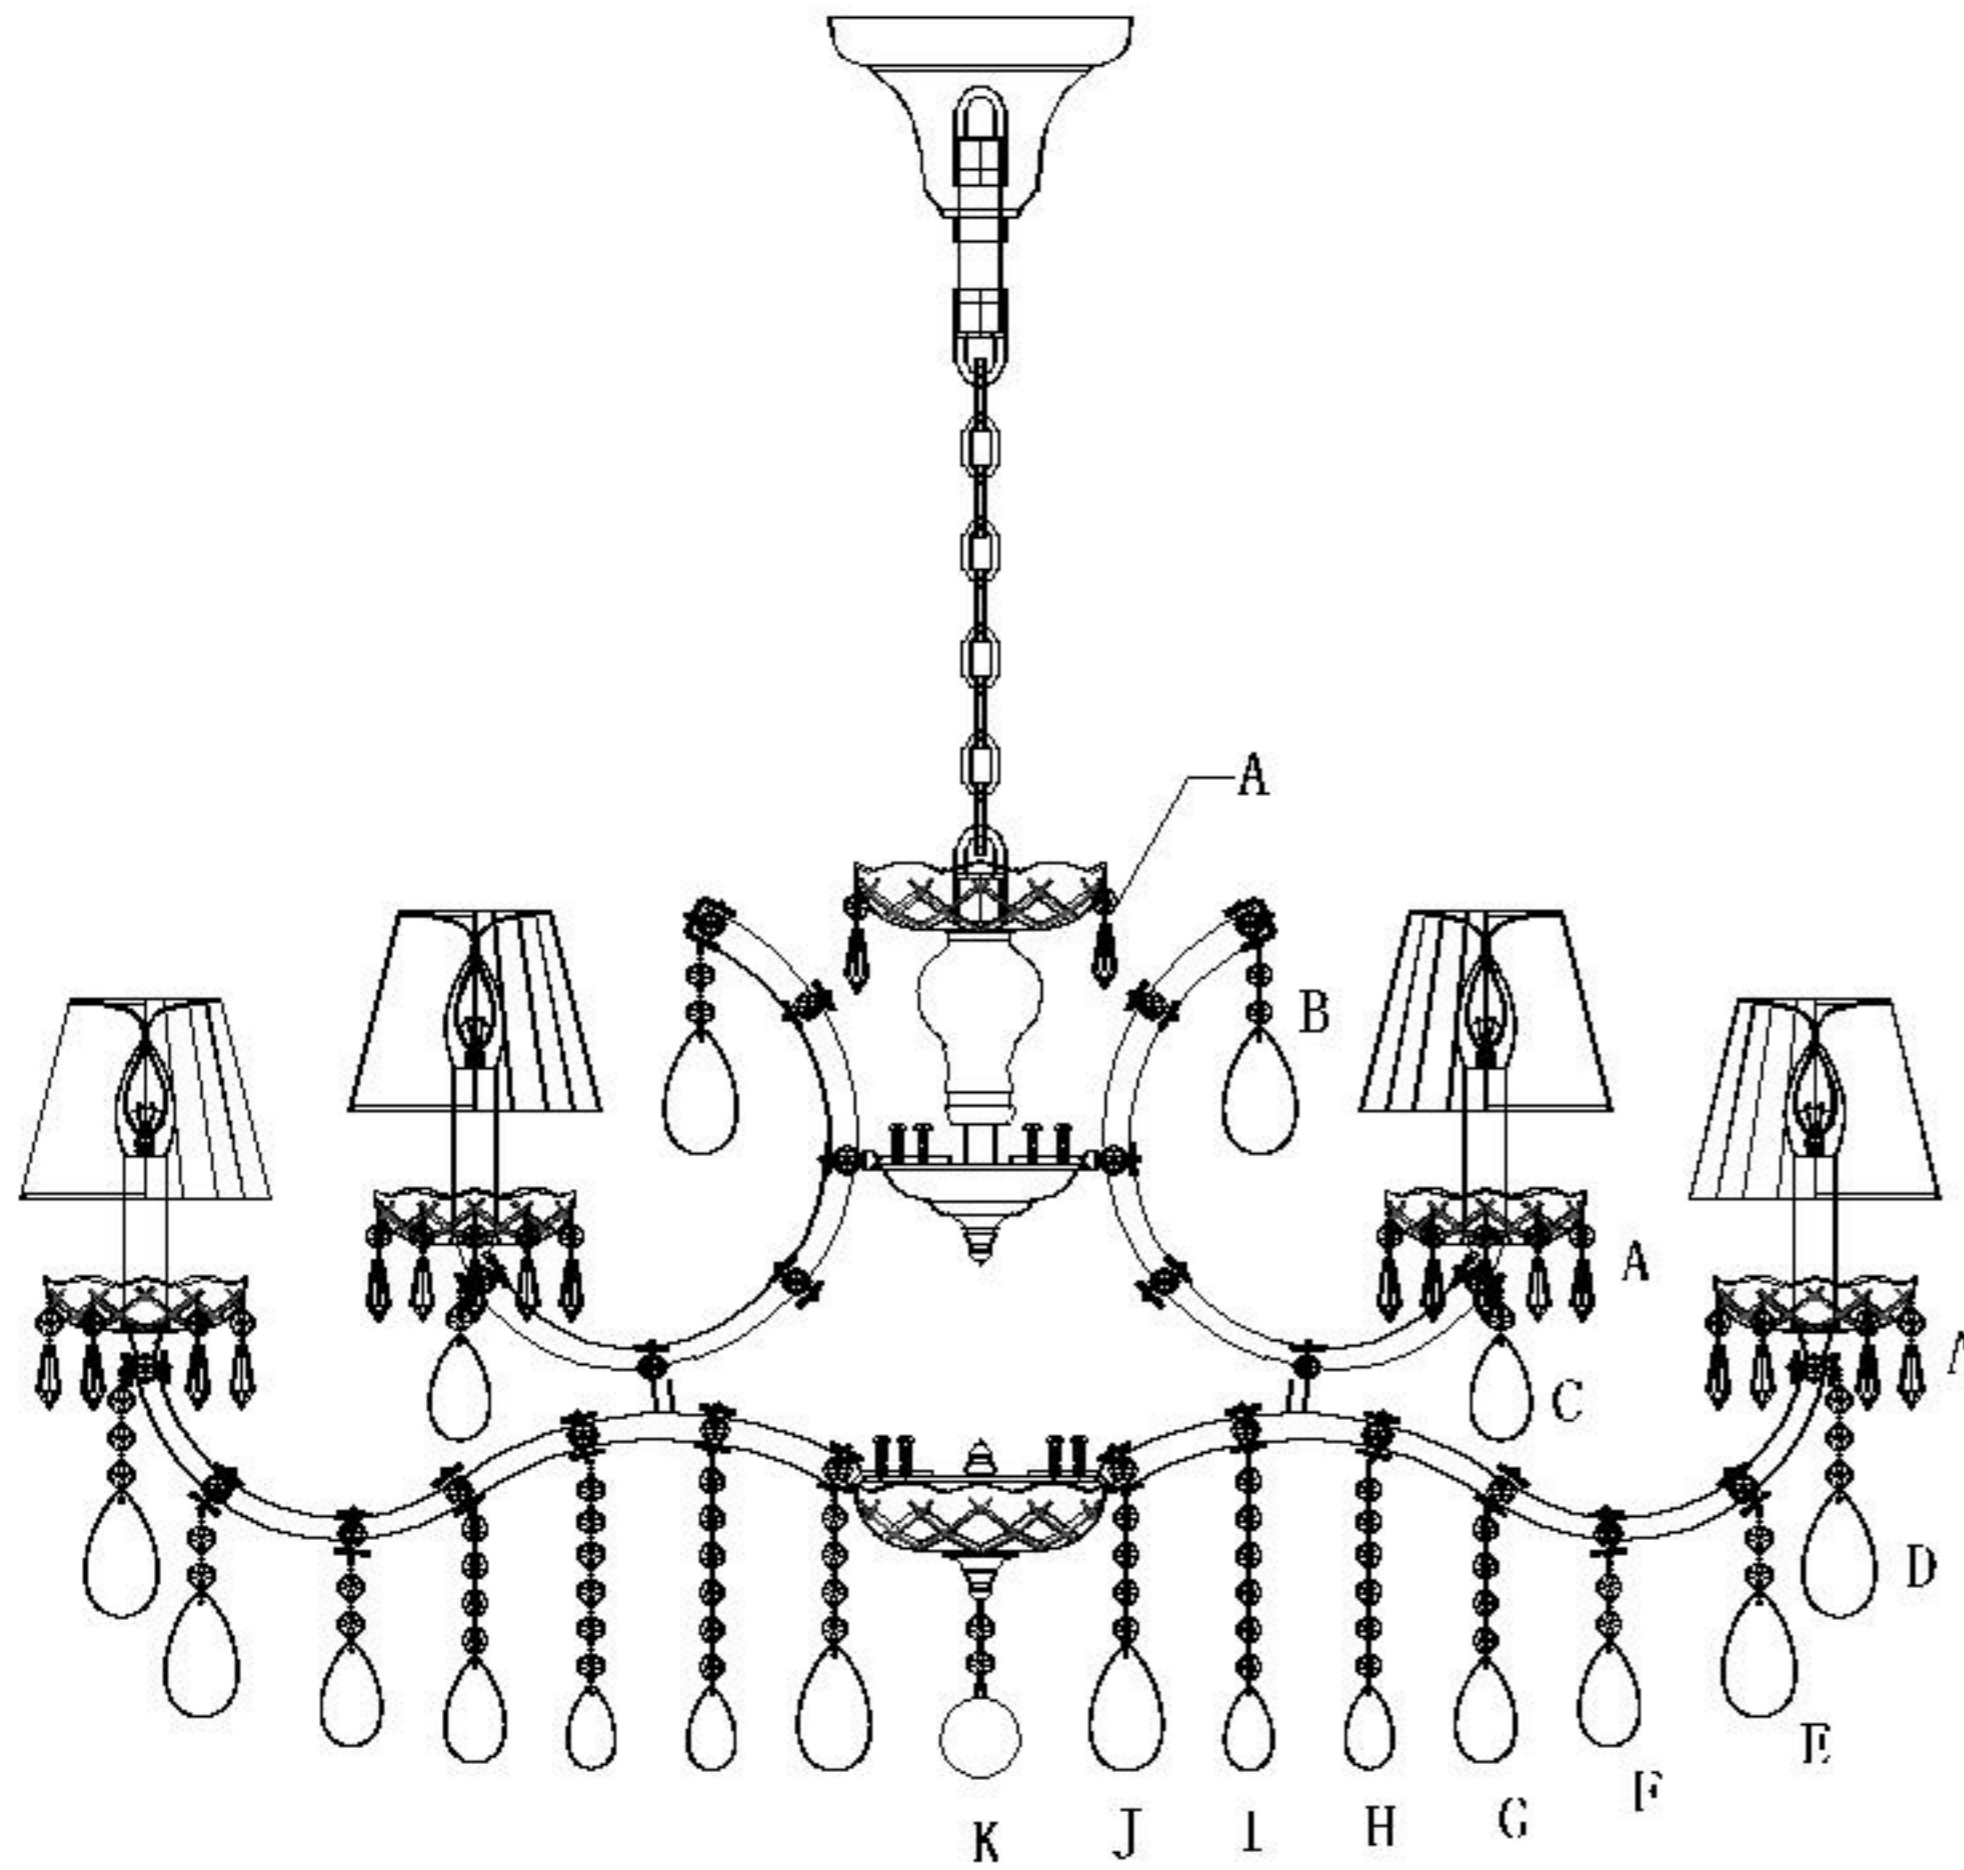

Crystal Equipped MODEL NO. BLANCA SP18

W1150*H570MM

CHROME

A		150PCS
B		6PCS
C		6PCS
D		12PCS
E		12PCS
F		12PCS
G		6PCS
H		6PCS
I		6PCS
J		6PCS
K		1PC

 2" : 12PCS
 2.5" : 24PCS
 3" : 36PCS