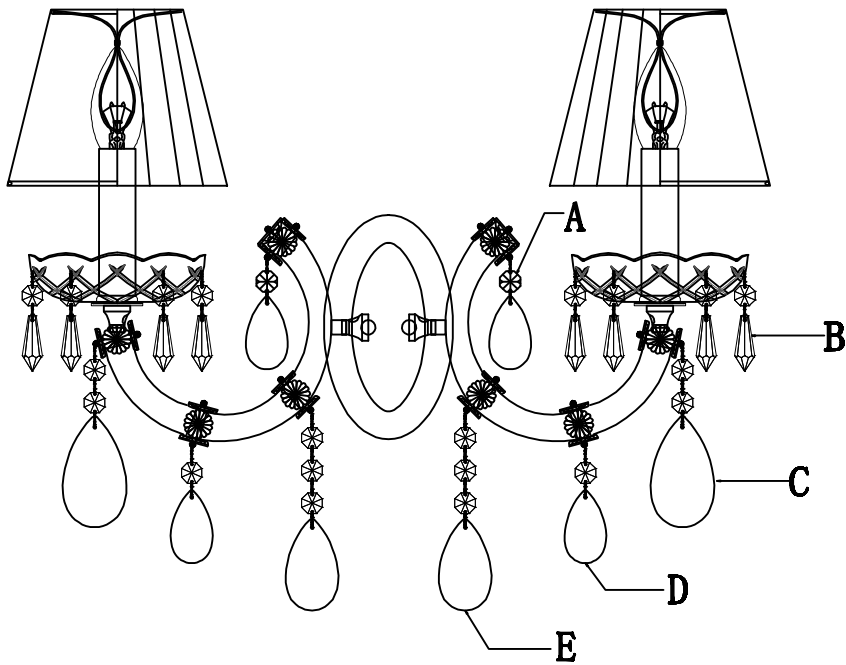

Crystal Equipped MODEL NO. BLANCA AP2

W380*E260*H400MM

CHROME

A

2PCS

B

16PCS

C

2PCS

D

2PCS

E

2PCS