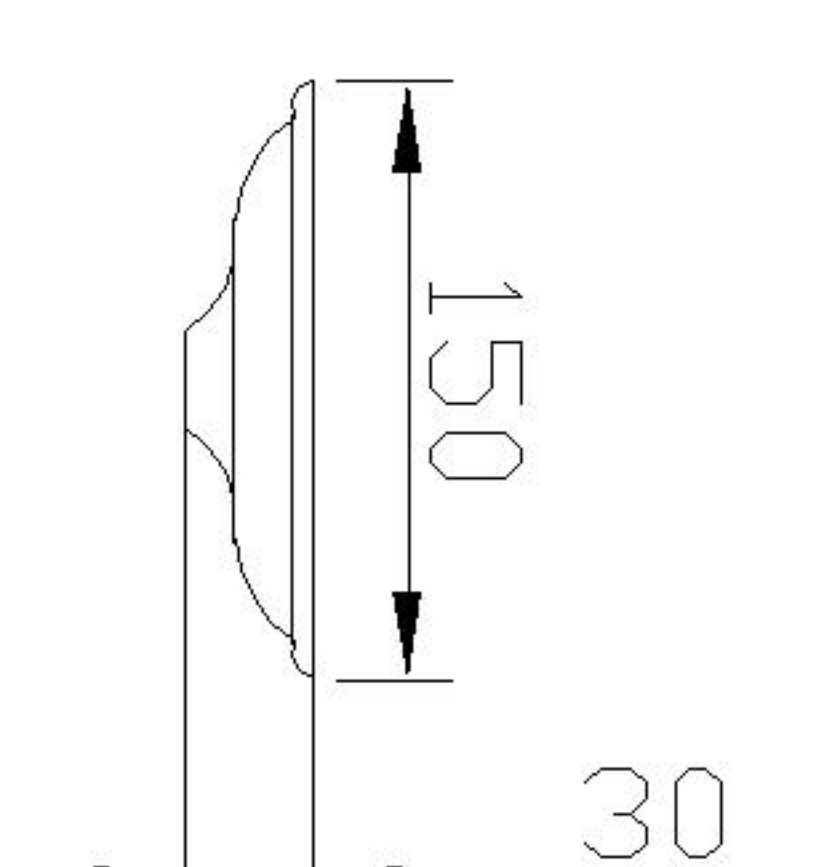

BEST SP8

- ① wall anchor
- ② ceiling pan
- ③ chain
- ④ chain cover
- ⑤ body
- ⑥ arm
- ⑦ shade

CEILING PAN SIZE:

FIGURE SIZE: