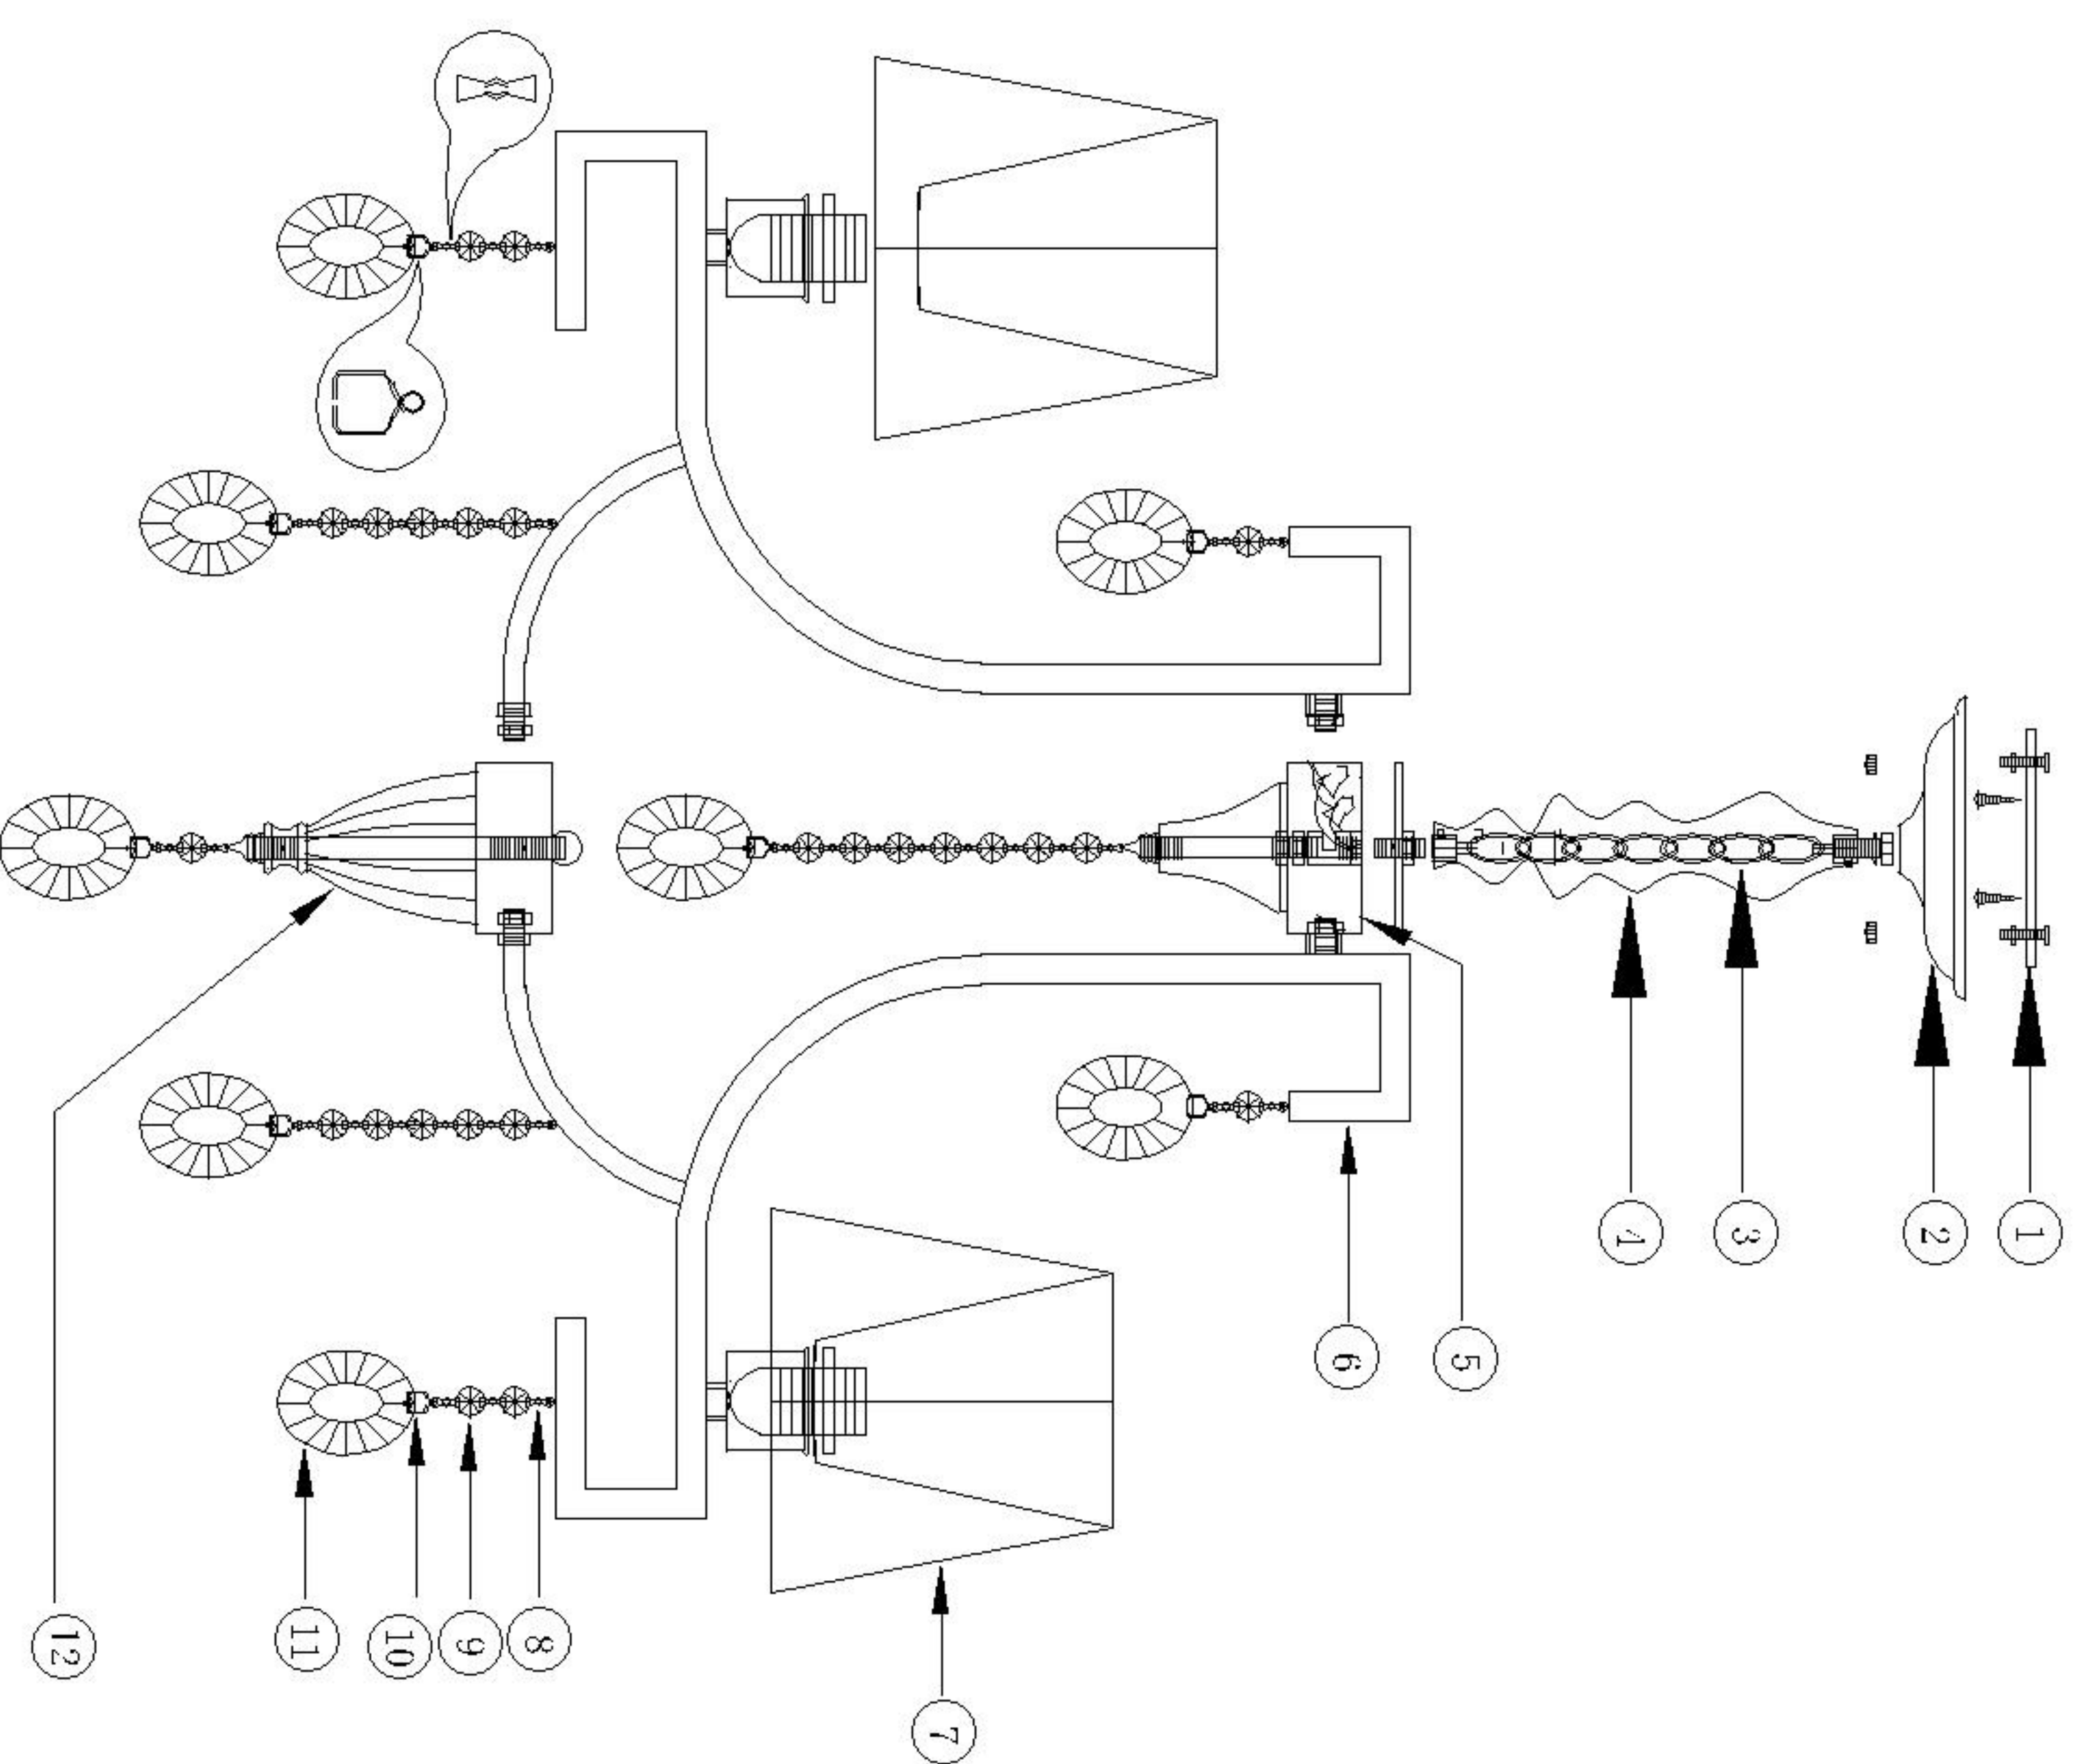

ENGLISH

Specification of installation

In order to ensure safety use, please notice the following items:

- Read and understand the whole Specification.
- Suitable for the use of 220-240V and 50-60Hz.
- Please wear gloves as installation and avoid rot on the surface of plating.
- Must be installed on the fixed places and be checked annually.
- Please turn off the lighting source by soft cloth as cleaning prohibited to use of rotted detergent.
- Please connect with the local sales service center when there are any abnormality.

BEST SP8

- ① wall anchor
- ② ceiling pan
- ③ chain
- ④ chain cover
- ⑤ body
- ⑥ arm
- ⑦ shade

CEILING PAN SIZE:

FIGURE SIZE: