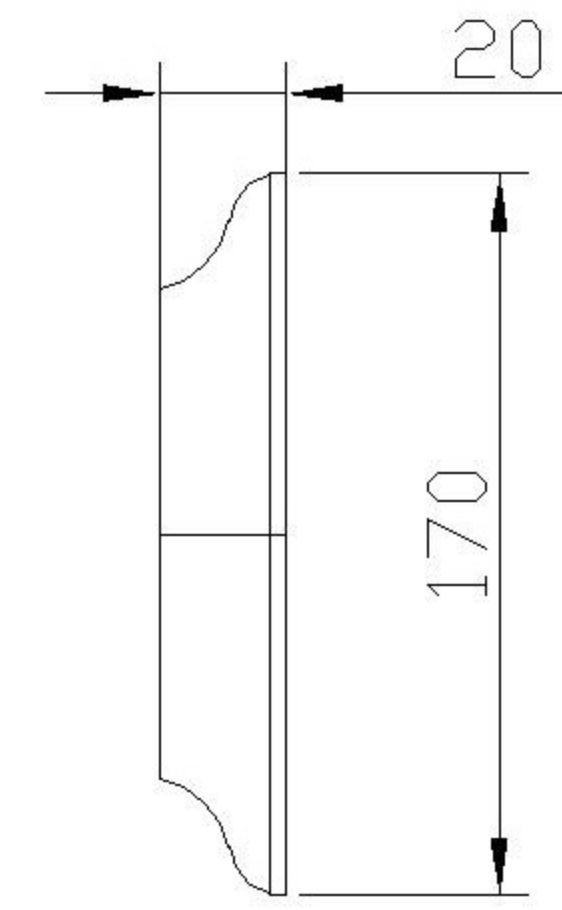

ENGLISH

Specification of installation

In order to ensure safety use, please notice the following items:

- Read and understand the whole Specification.
- Suitable for the use of 220-240V and 50-60Hz.
- Please wear gloves as installment and avoid rot on the surface of plating.
- Must be installed on the fixed places and be checked annually.
- Please turn off the lighting source by soft cloth as cleaning prohibited to use of rotted detergent.
- Please connect with the local sales service center when there are any abnormality.

BEST SP1

CEILING PAN SIZE:

FIXTURE SIZE: