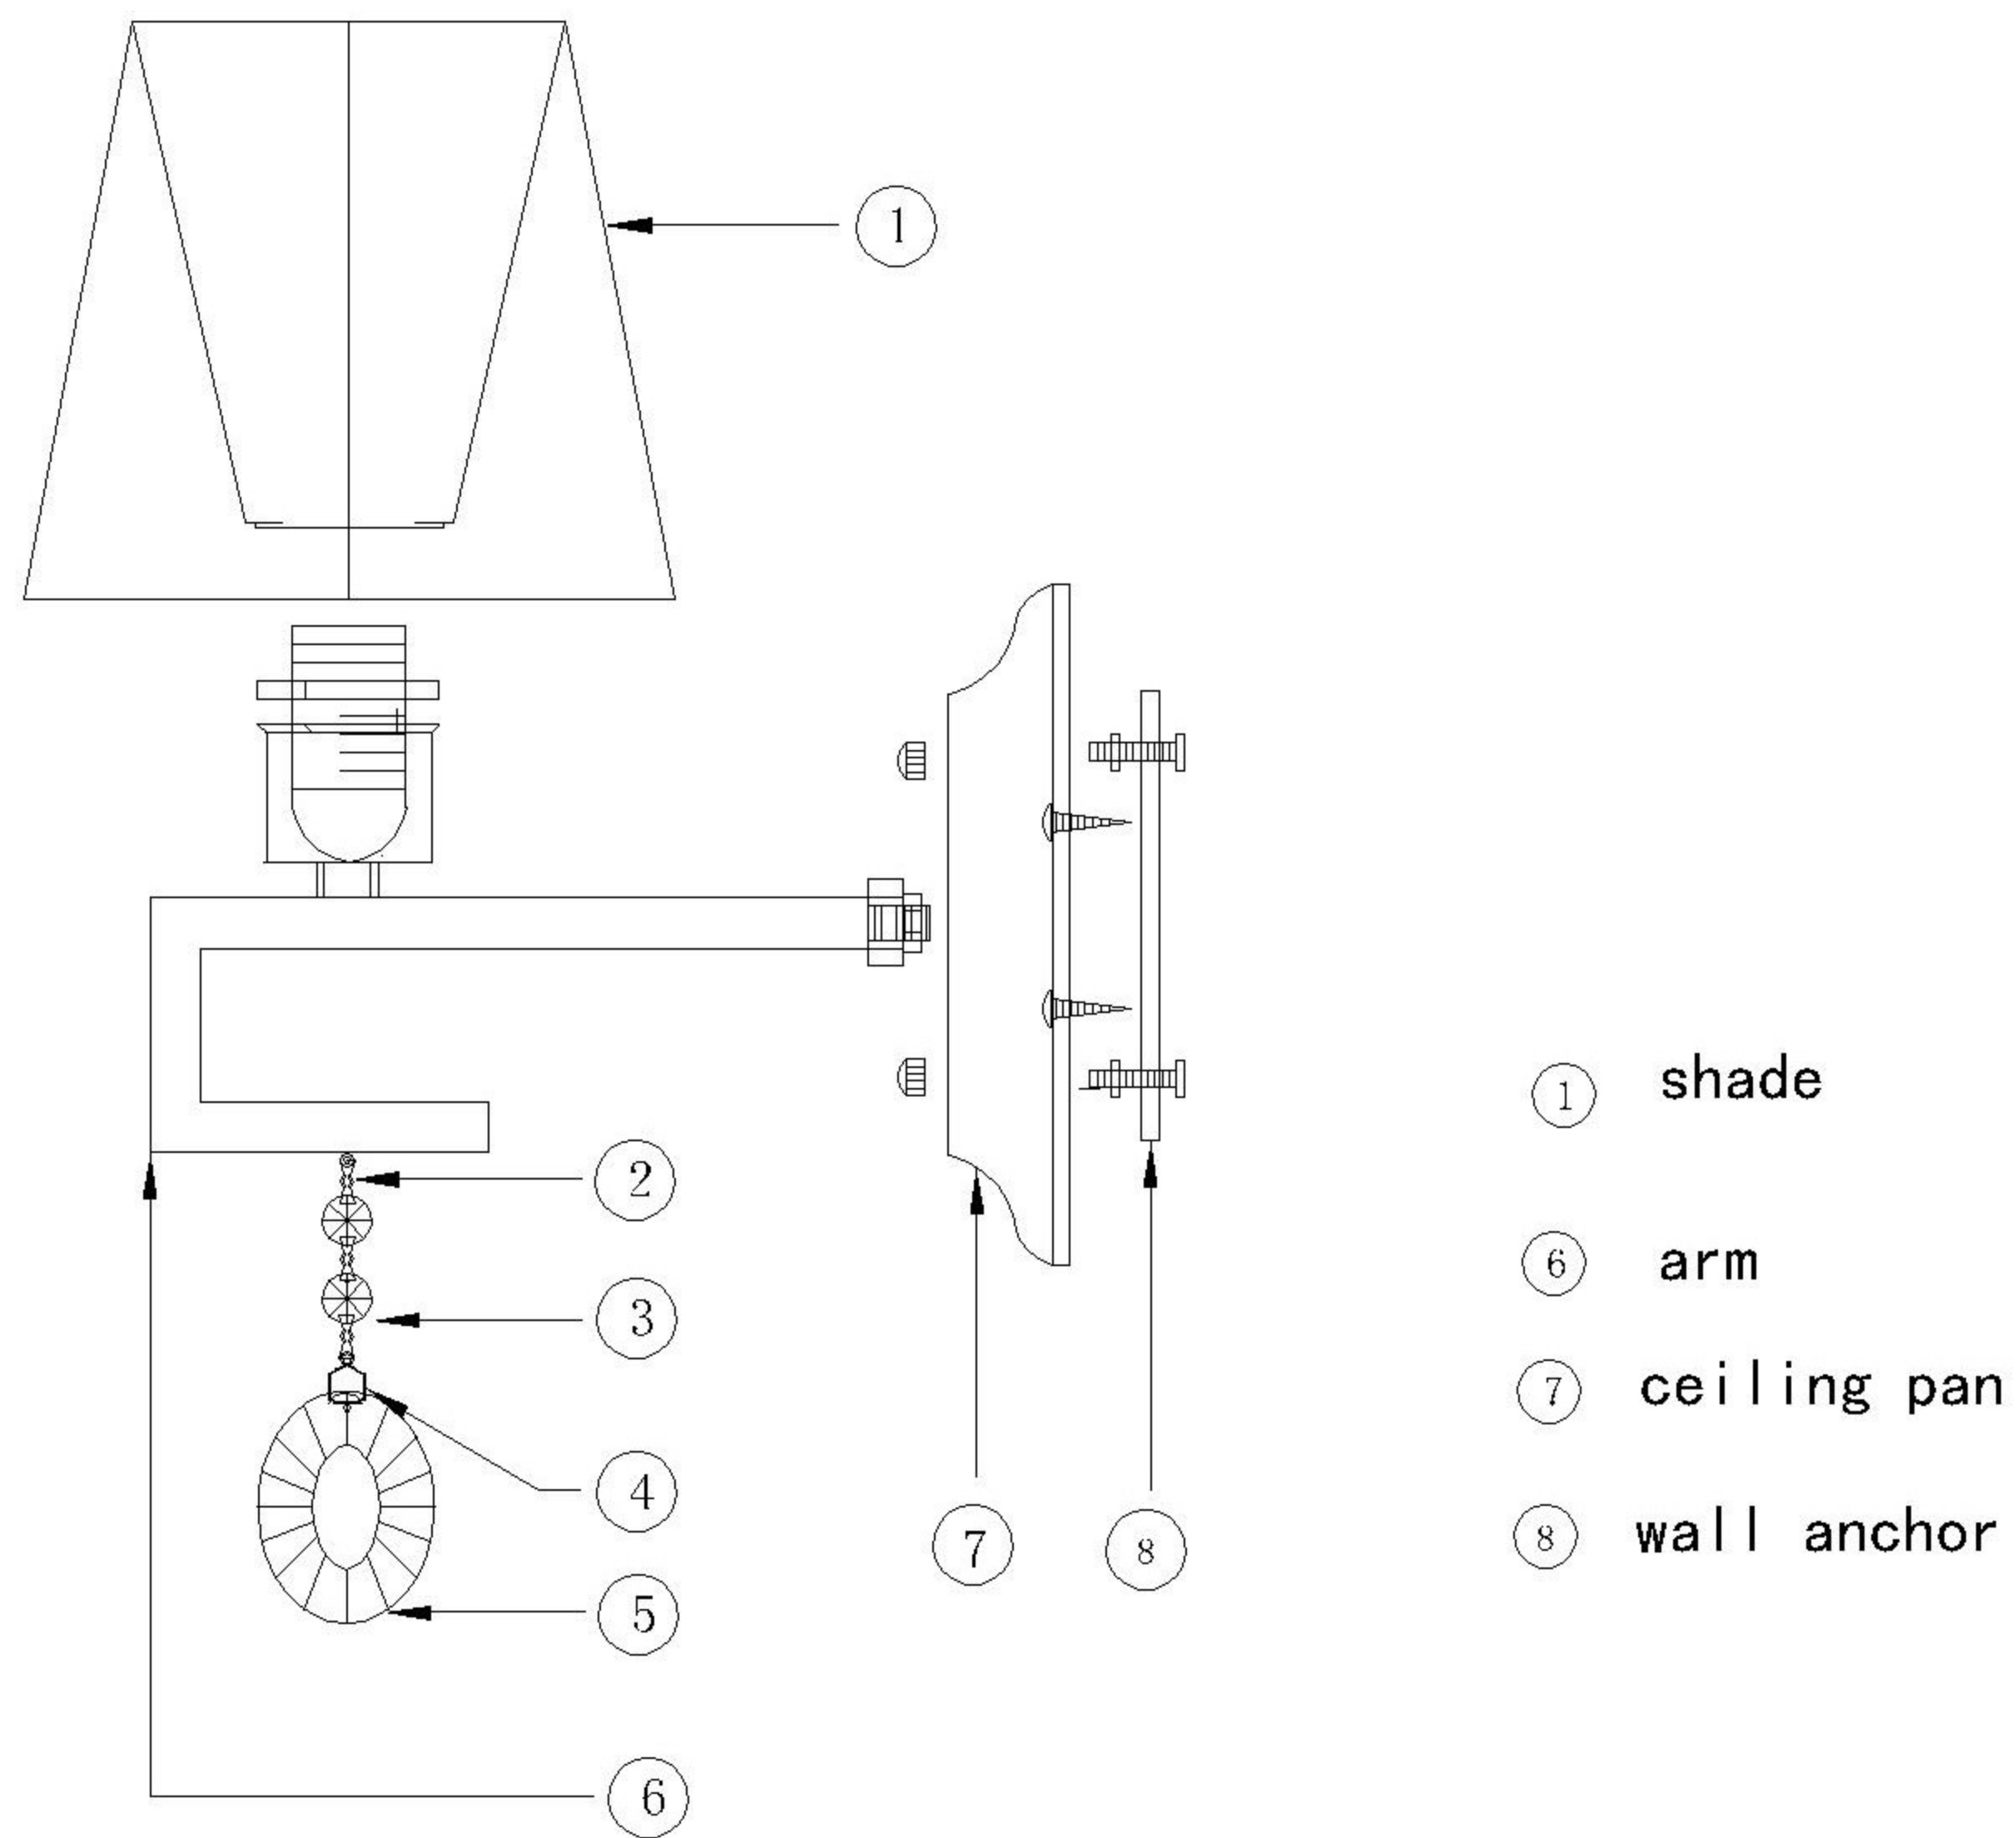

ENGLISH

Specification of installation

In order to ensure safety use, please notice the following items:

- Read and understand the whole Specification.
- Suitable for the use of 220-240V and 50-60Hz.
- Please wear gloves as installment and avoid rot on the surface of plating.
- Must be installed on the fixed places and be checked annually.
- Please turn off the lighting source by soft cloth as cleaning prohibited to use of rotted detergent.
- Please connect with the local sales service center when there are any abnormality.

BEST SP1

CEILING PAN SIZE:

FIXTURE SIZE: