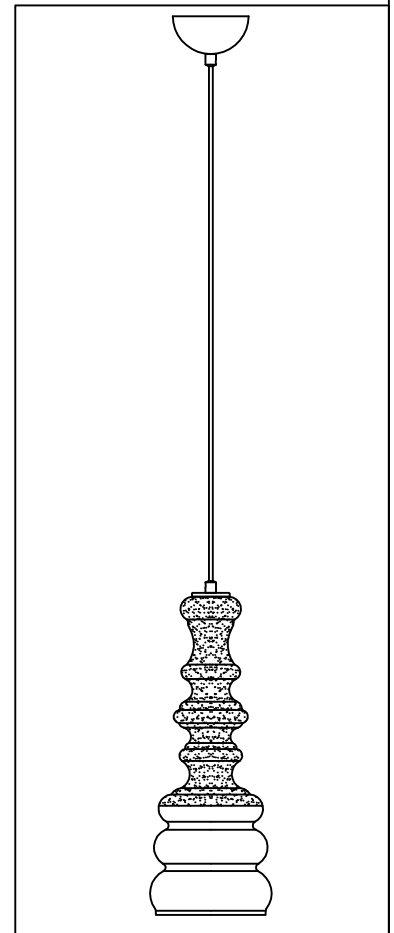

ENGLISH

Specification of installation

in order to ensure safety use, please notice the following items:

- .Read and understand the whole specification.
- .Suitable for the use of 220~240V and 50~60Hz.
- .Please wear gloves as installment and avoid rot on the surface of plating.
- .Must be installed on the fixed places and be checked annually.
- .Please turn off the lighting source by soft cloth as cleaning prohibited to use of rotted detergent.
- .Please connect with the local sales service center when there are any abnormality.

- 1 Wall anchor
- 2 Mounting
- 3 Self-tapping screw
- 4 Terminal
- 5 Screw
- 6 E27 bulb

Product coding: BELL SP1 WHITE

CEILING PAN SIZE:

FIXTURE SIZE: