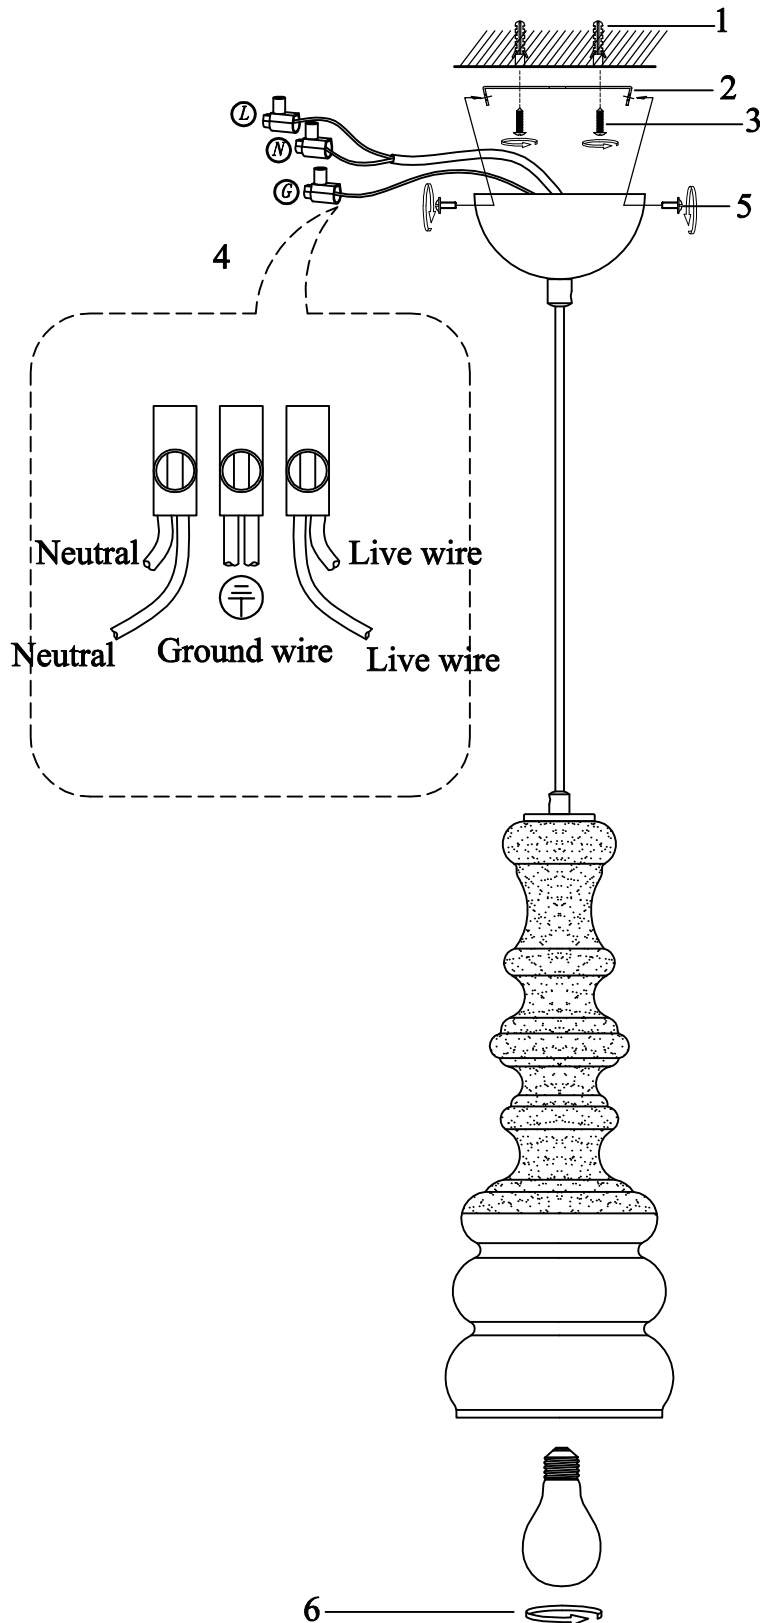

ENGLISH

Specification of installation

in order to ensure safety use, please notice the following items:

- .Read and understand the whole specification.
- .Suitable for the use of 220~240V and 50~60Hz.
- .Please wear gloves as installment and avoid rot on the surface of plating.
- .Must be installed on the fixed places and be checked annually.
- .Please turn off the lighting source by soft cloth as cleaning prohibited to use of rotted detergent.
- .Please connect with the local sales service center when there are any abnormality.

- 1 Wall anchor
- 2 Mounting
- 3 Self-tapping screw
- 4 Terminal
- 5 Screw
- 6 E27 bulb

Product coding: BELL SP1 WHITE

CEILING PAN SIZE:

FIXTURE SIZE: