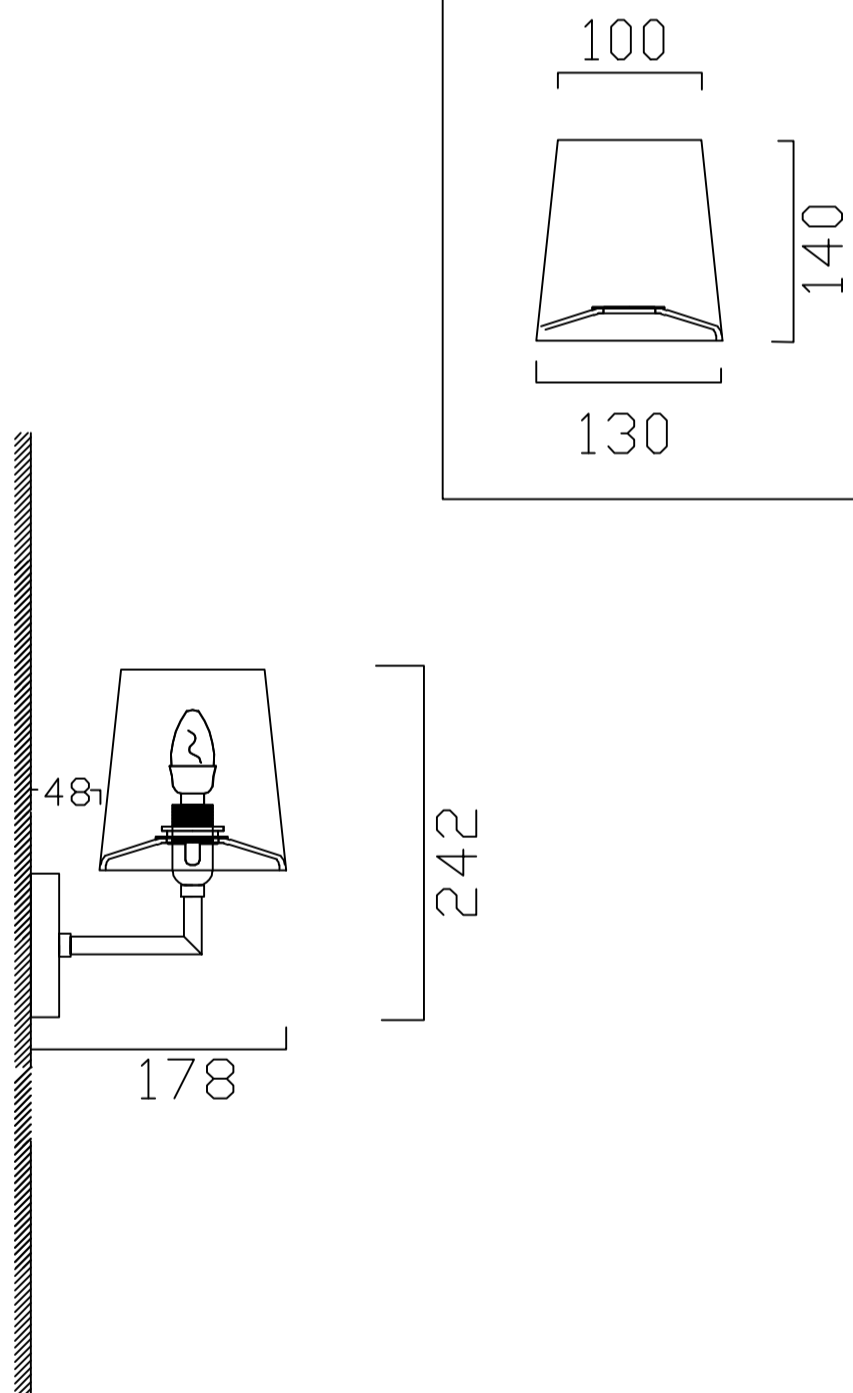

CEILING PAN SIZE:

FIXTURE SIZE:

ENGLISH

Specification of installation

In order to ensure safety use, please notice the following items:

- Read and understand the whole Specification.
- Suitable for the use of 220~240V and 50~60Hz.
- Please wear gloves as installment and avoid rot on the surface of plating.
- Must be installed on the fixed places and be checked annually.
- Please turn off the lighting source by soft cloth as cleaning prohibited to use of rotted detergent.
- Please connect with the local sales service center when there are any abnormality.