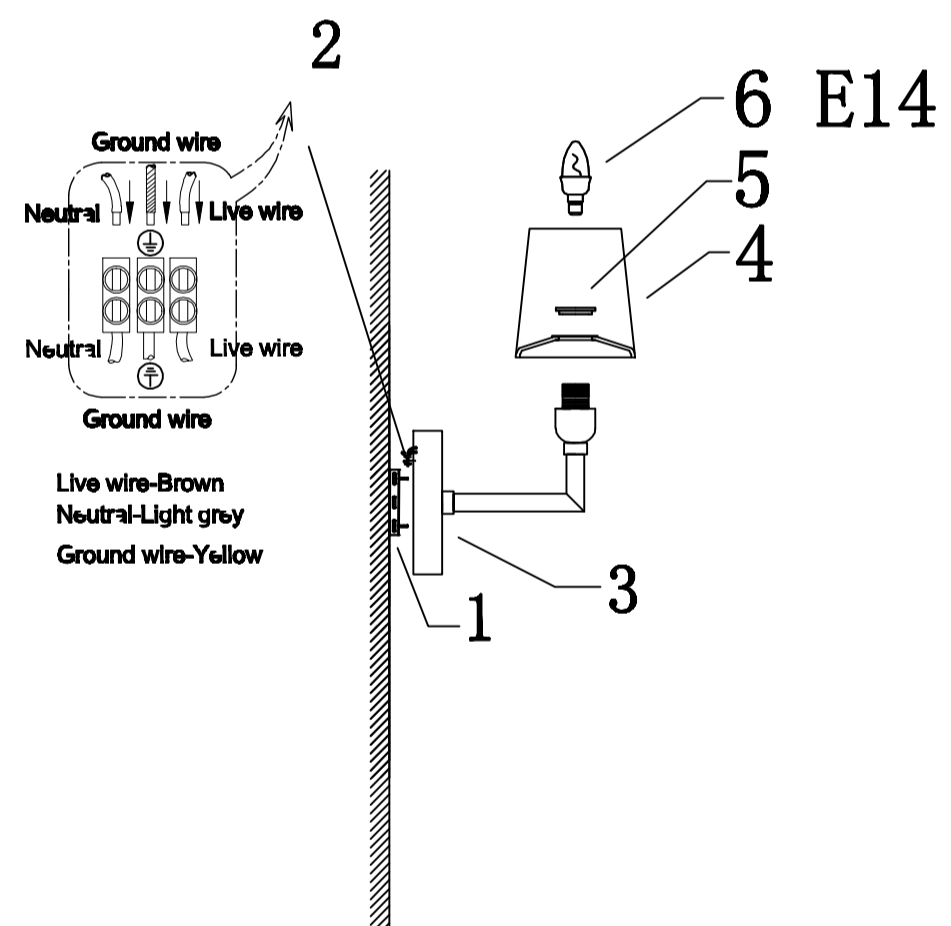

CEILING PAN SIZE:

FIXTURE SIZE:

ENGLISH

Specification of installation

In order to ensure safety use, please notice the following items:

- Read and understand the whole Specification.
- Suitable for the use of 220~240V and 50~60Hz.
- Please wear gloves as installment and avoid rot on the surface of plating.
- Must be installed on the fixed places and be checked annually.
- Please turn off the lighting source by soft cloth as cleaning prohibited to use of rotted detergent.
- Please connect with the local sales service center when there are any abnormality.

AZUL AP1 CHROME