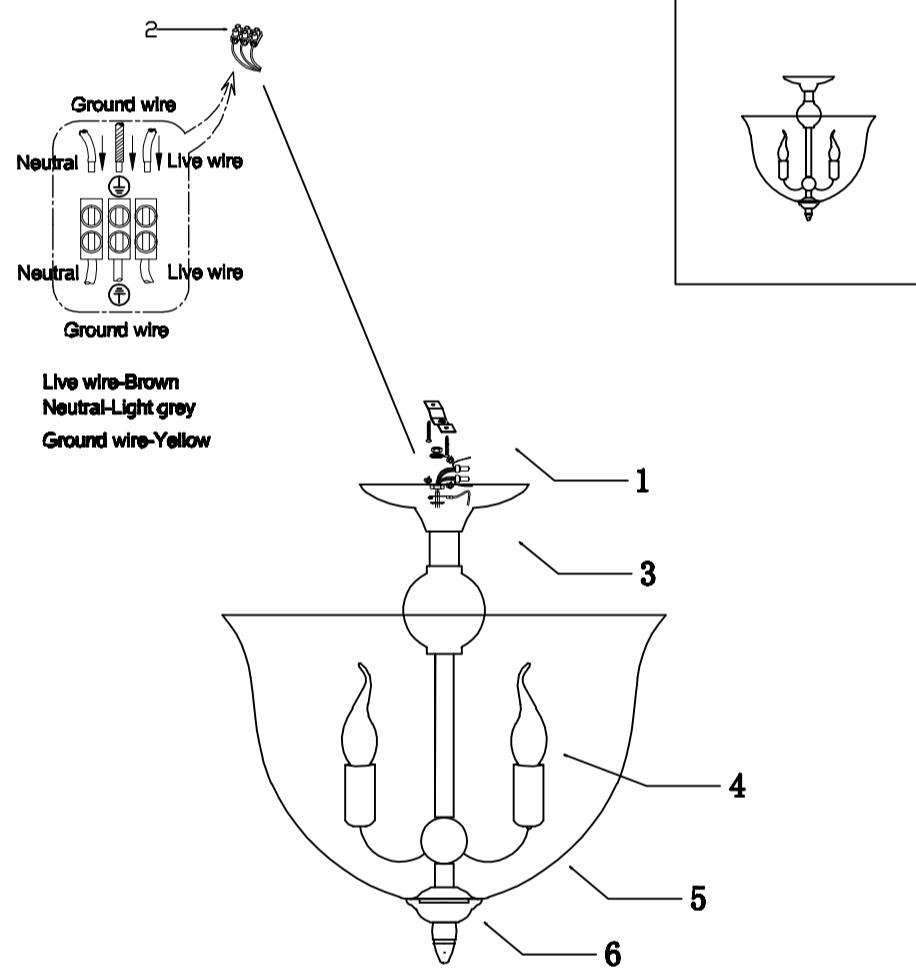

**CEILING PAN SIZE:**

**FIXTURE SIZE:**

**ENGLISH**

**Specification of Installation**

- In order to ensure safety use, please notice the following items:
- Read and understand the whole Specification.
  - Suitable for the use of 220-240V and 50-60Hz.
  - Please wear gloves as installment and avoid rot on the surface of plating.
  - Must be installed on the fixed places and be checked annually.
  - Please turn off the lighting source by soft cloth as cleaning prohibited to use of rotted detergent.
  - Please connect with the local sales service center when there are any abnormality.

**ATLAS PL4 GOLD**