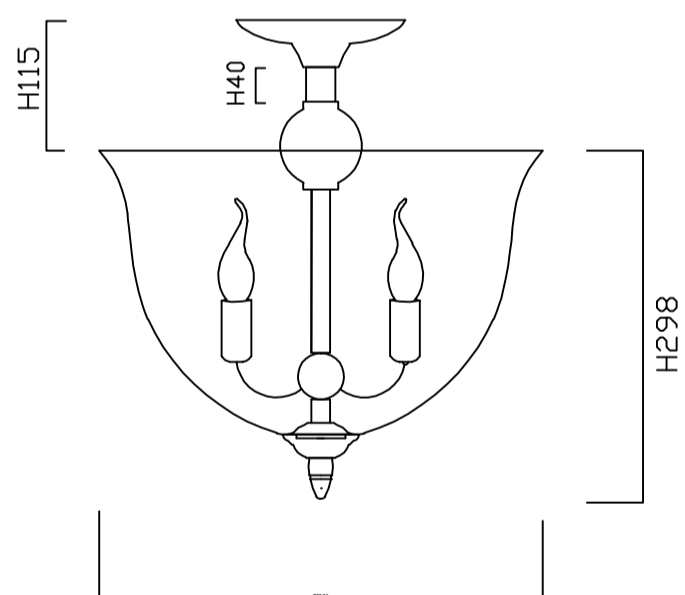

**CEILING PAN SIZE:**

**FIXTURE SIZE:**

**ENGLISH**

**Specification of Installation**

- In order to ensure safety use, please notice the following items:
- Read and understand the whole Specification.
  - Suitable for the use of 220-240V and 50-60Hz.
  - Please wear gloves as installment and avoid rot on the surface of plating.
  - Must be installed on the fixed places and be checked annually.
  - Please turn off the lighting source by soft cloth as cleaning prohibited to use of rotted detergent.
  - Please connect with the local sales service center when there are any abnormality.

**ATLAS PL4 GOLD**