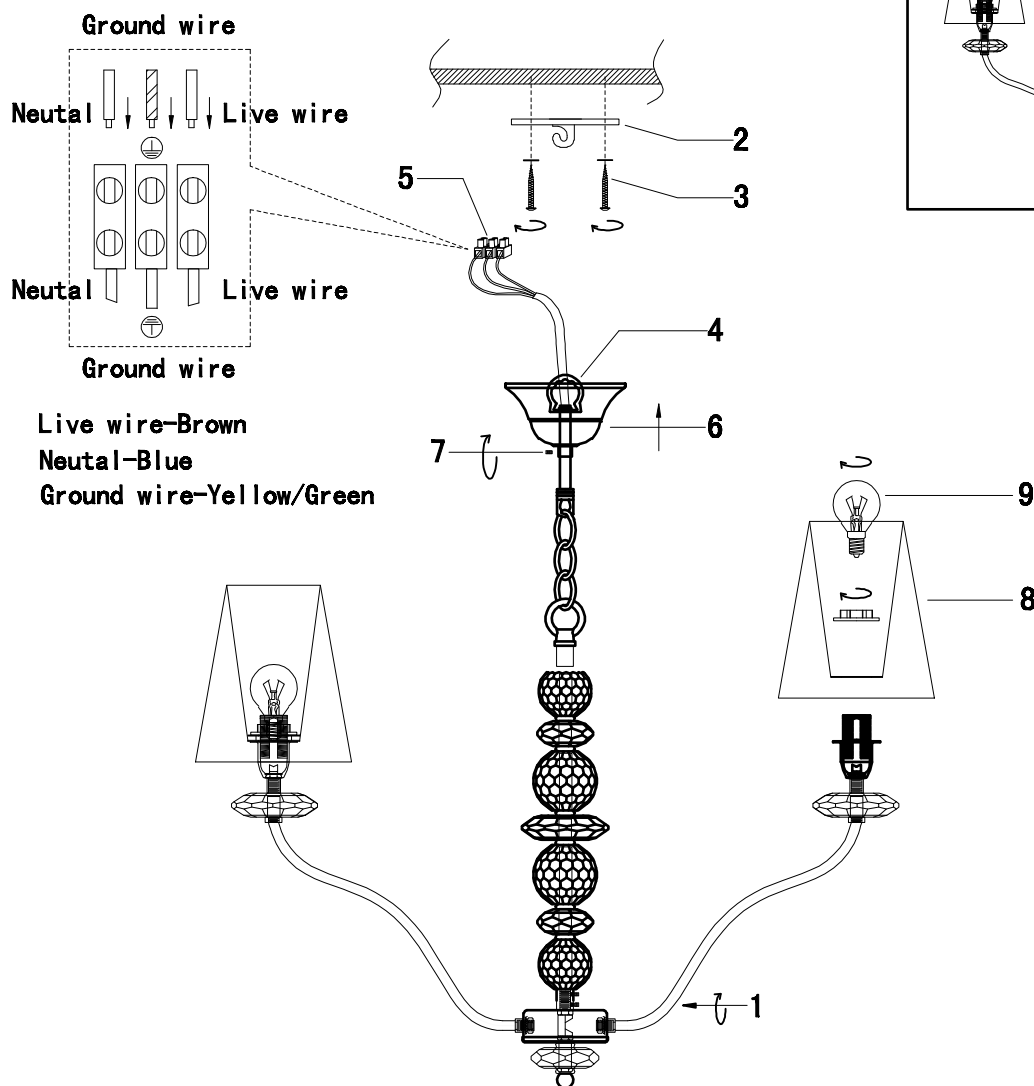

ENGLISH

Specification of installation

In order to ensure safety use, please notice the following items:

- Read and understand the whole Specification.
- Suitable for the use of 220~240V and 50~60Hz.
- Please wear gloves as installment and avoid rot on the surface of plating.
- Must be installed on the fixed places and be checked annually.
- Please turn off the lighting source by soft cloth as cleaning prohibited to use of rotted detergent.
- Please connect with the local sales service center when there are any abnormality.

Live wire-Brown
Neutral-Blue
Ground wire-Yellow/Green

- 1 Iron arm
- 2 Mounting
- 3 Self-tapping screw
- 4 Ring
- 5 Terminal
- 6 Canopy
- 7 Screw
- 8 Shade
- 9 E14 bulb

Product coding: ARMANDO SP6 CHROME

BASE SIZE:

FIXTURE SIZE: