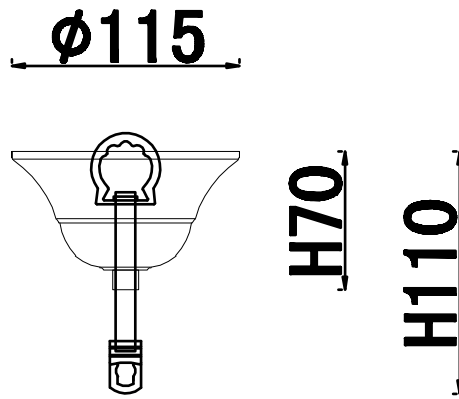

ENGLISH

Specification of installation

In order to ensure safety use, please notice the following items:

- Read and understand the whole Specification.
- Suitable for the use of 220~240V and 50~60Hz.
- Please wear gloves as installment and avoid rot on the surface of plating.
- Must be installed on the fixed places and be checked annually.
- Please turn off the lighting source by soft cloth as cleaning prohibited to use of rotted detergent.
- Please connect with the local sales service center when there are any abnormality.

Live wire-Brown
Neutral-Blue
Ground wire-Yellow/Green

- 1 Iron arm
- 2 Mounting
- 3 Self-tapping screw
- 4 Ring
- 5 Terminal
- 6 Canopy
- 7 Screw
- 8 Shade
- 9 E14 bulb

Product coding: ARMANDO SP6 CHROME

BASE SIZE:

FIXTURE SIZE: