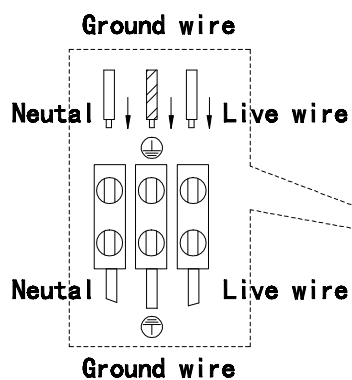

ENGLISH

Specification of installation

In order to ensure safety use, please notice the following items:

- Read and understand the whole Specification.
- Suitable for the use of 220~240V and 50~60Hz.
- Please wear gloves as installment and avoid rot on the surface of plating.
- Must be installed on the fixed places and be checked annually.
- Please turn off the lighting source by soft cloth as cleaning prohibited to use of rotted detergent.
- Please connect with the local sales service center when there are any abnormality.

Live wire-Brown
Neutral-Blue
Ground wire-Yellow/Green

- 1 Iron arm
- 2 Mounting
- 3 Self-tapping screw
- 4 Ring
- 5 Terminal
- 6 Canopy
- 7 Screw
- 8 Shade
- 9 E14 bulb

Product coding: ARMANDO SP6 CHROME

BASE SIZE:

FIXTURE SIZE: