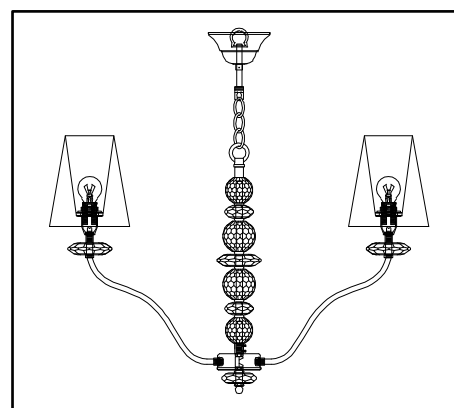

ENGLISH

Specification of installation

In order to ensure safety use, please notice the following items:

- Read and understand the whole Specification.
- Suitable for the use of 220~240V and 50~60Hz.
- Please wear gloves as installment and avoid rot on the surface of plating.
- Must be installed on the fixed places and be checked annually.
- Please turn off the lighting source by soft cloth as cleaning prohibited to use of rotted detergent.
- Please connect with the local sales service center when there are any abnormality.

Live wire-Brown
Neutral-Blue
Ground wire-Yellow/Green

- 1 Iron arm
- 2 Mounting
- 3 Self-tapping screw
- 4 Ring
- 5 Terminal
- 6 Canopy
- 7 Screw
- 8 Shade
- 9 E14 bulb

Product coding: ARMANDO SP6 CHROME

BASE SIZE:

FIXTURE SIZE: