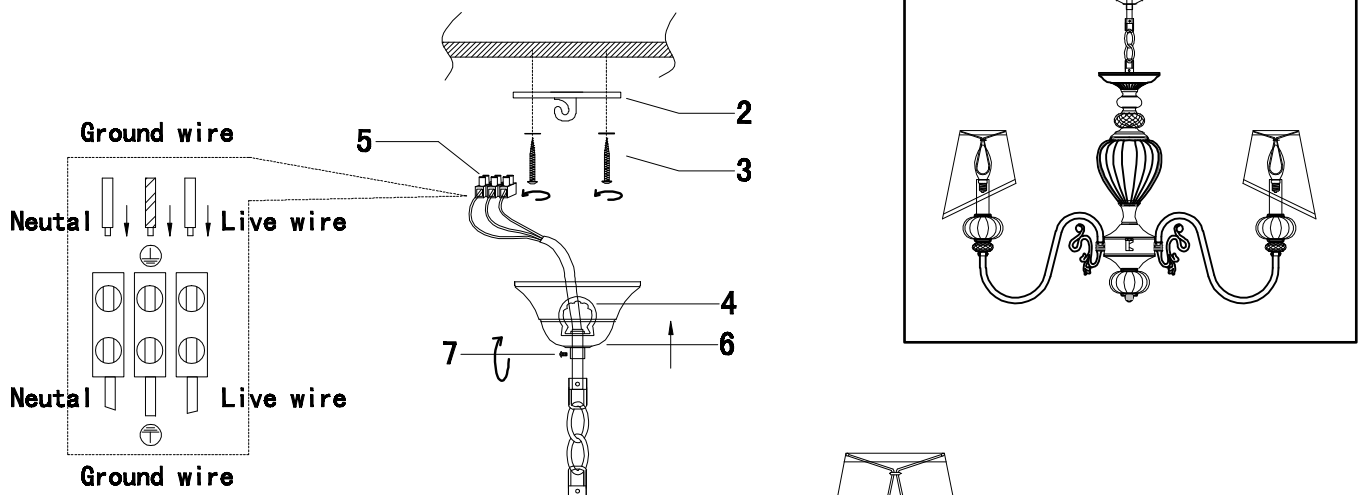

ENGLISH

Specification of installation

In order to ensure safety use, please notice the following items:

Read and understand the whole Specification.

Suitable for the use of 220~240V and 50~60Hz.

Please wear gloves as installment and avoid rot on the surface of plating.

Live wire-Brown
Neutral-Blue
Ground wire-Yellow/Green

- 1 Tu bing
- 2 Mounting
- 3 Self-tapping screw
- 4 Ring
- 5 Terminal
- 6 Canopy
- 7 Screw
- 8 E14 bulb
- 9 Cover

Product coding:ALMA WHITE SP-PL6

BASE SIZE:

FIXTURE SIZE: