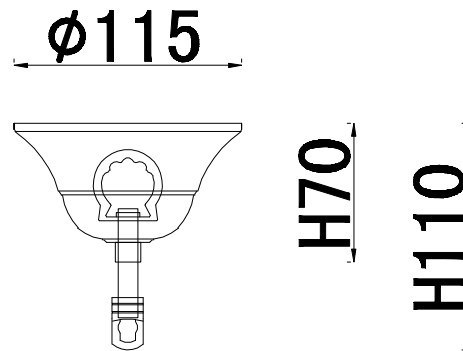

Live wire-Brown
Neutral-Blue
Ground wire-Yellow/Green

- 1 Tu bing
- 2 Mounting
- 3 Self-tapping screw
- 4 Ring
- 5 Terminal
- 6 Canopy
- 7 Screw
- 8 E14 bulb
- 9 Cover

Product coding:ALMA WHITE SP-PL6

BASE SIZE:

FIXTURE SIZE: