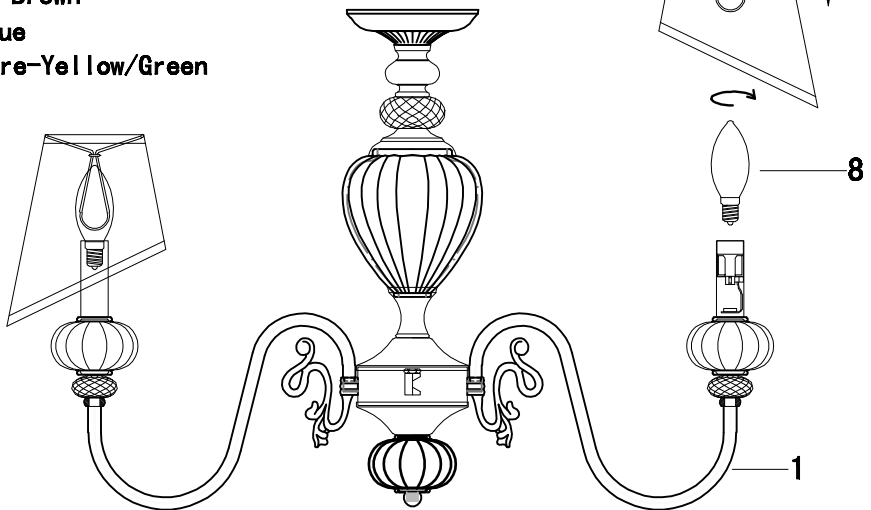

ENGLISH

Specification of installation

In order to ensure safety use, please notice the following items:

Read and understand the whole Specification.

Suitable for the use of 220~240V and 50~60Hz.

Please wear gloves as installment and avoid rot on the surface of plating.

Live wire-Brown
Neutral-Blue
Ground wire-Yellow/Green

- 1 Tu bing
- 2 Mounting
- 3 Self-tapping screw
- 4 Ring
- 5 Terminal
- 6 Canopy
- 7 Screw
- 8 E14 bulb
- 9 Cover

Product coding:ALMA WHITE SP-PL6

BASE SIZE:

FIXTURE SIZE: