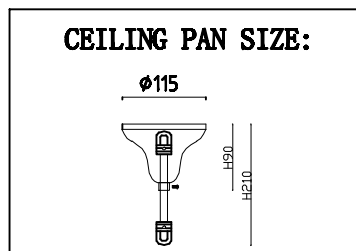

- 1 Glass arm
- 2 Wall anchor
- 3 Mounting
- 4 Self-tapping screw
- 5 Metal drop
- 6 Glass Side plate
- 7 Metal sleeve
- 8 Crystal
- 9 Ring
- 10 Terminal
- 11 Canopy
- 12 Screw
- 13 E14 bulb

Product coding: ALICANTE SP 12+6