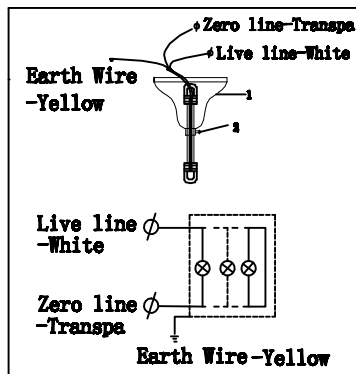

## Specification of installation

In order to ensure safety use, please notice the following items:

- .Read and understand the whole Specification.
- .Suitable for the use of 220~240v and 50~60Hz.
- .Please wear gloves as installment and avoid rot on the surface of plating.
- .Must be installed on the fixed places and be checked annually.
- .Please turn off the lighting source by soft cloth as cleaning prohibited to use of rotted detergent.
- .Please connect with the local sales service centhr when there are any abnormality.

- 1 Glass arm
- 2 Wall anchor
- 3 Mounting
- 4 Self-tapping screw
- 5 Metal drop
- 6 Glass Side plate
- 7 Metal sleeve
- 8 Crystal
- 9 Ring
- 10 Terminal
- 11 Canopy
- 12 Screw
- 13 E14 bulb

Product coding: ALICANTE SP 12+6