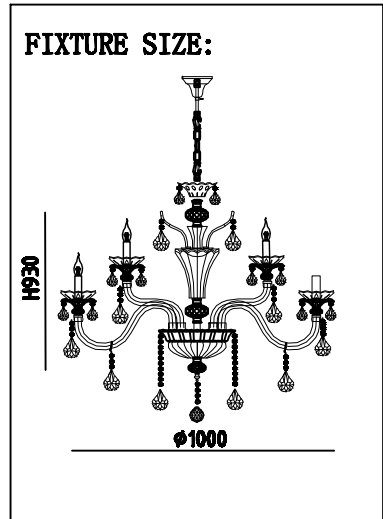

- 1 Glass arm
- 2 Wall anchor
- 3 Mounting
- 4 Self-tapping screw
- 5 Metal drop
- 6 Glass Side plate
- 7 Metal sleeve
- 8 Crystal
- 9 Ring
- 10 Terminal
- 11 Canopy
- 12 Screw
- 13 E14 bulb

Product coding: ALICANTE SP 12+6