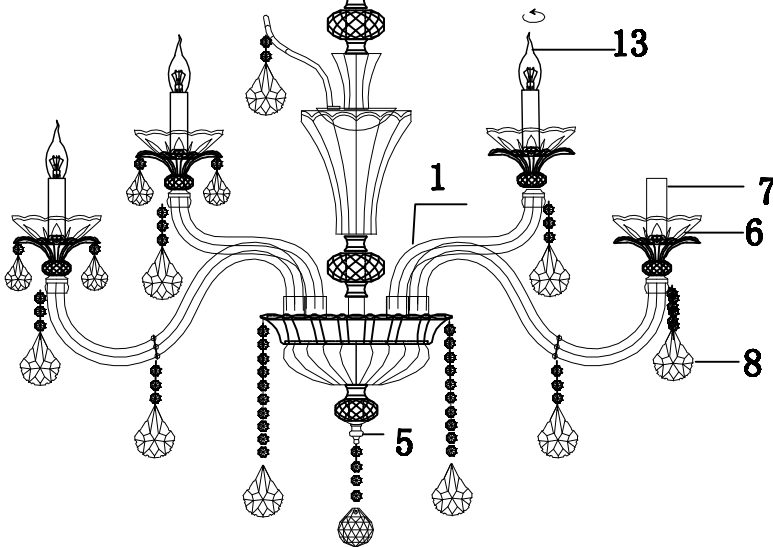

- 1 Glass arm
- 2 Wall anchor
- 3 Mounting
- 4 Self-tapping screw
- 5 Metal drop
- 6 Glass Side plate
- 7 Metal sleeve
- 8 Crystal
- 9 Ring
- 10 Terminal
- 11 Canopy
- 12 Screw
- 13 E14 bulb

Product coding: ALICANTE SP 12+6