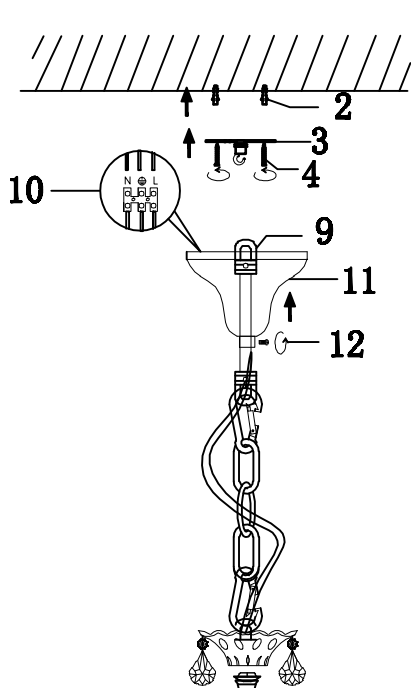

## Specification of installation

In order to ensure safety use, please notice the following items:

- .Read and understand the whole Specification.
- .Suitable for the use of 220~240v and 50~60Hz.
- .Please wear gloves as installment and avoid rot on the surface of plating.
- .Must be installed on the fixed places and be checked annually.
- .Please turn off the lighting source by soft cloth as cleaning prohibited to use of rotted detergent.
- .Please connect with the local sales service centhr when there are any abnormality.

- 1 Glass arm
- 2 Wall anchor
- 3 Mounting
- 4 Self-tapping screw
- 5 Metal drop
- 6 Glass Side plate
- 7 Metal sleeve
- 8 Crystal
- 9 Ring
- 10 Terminal
- 11 Canopy
- 12 Screw
- 13 E14 bulb

Product coding: ALICANTE SP 12+6