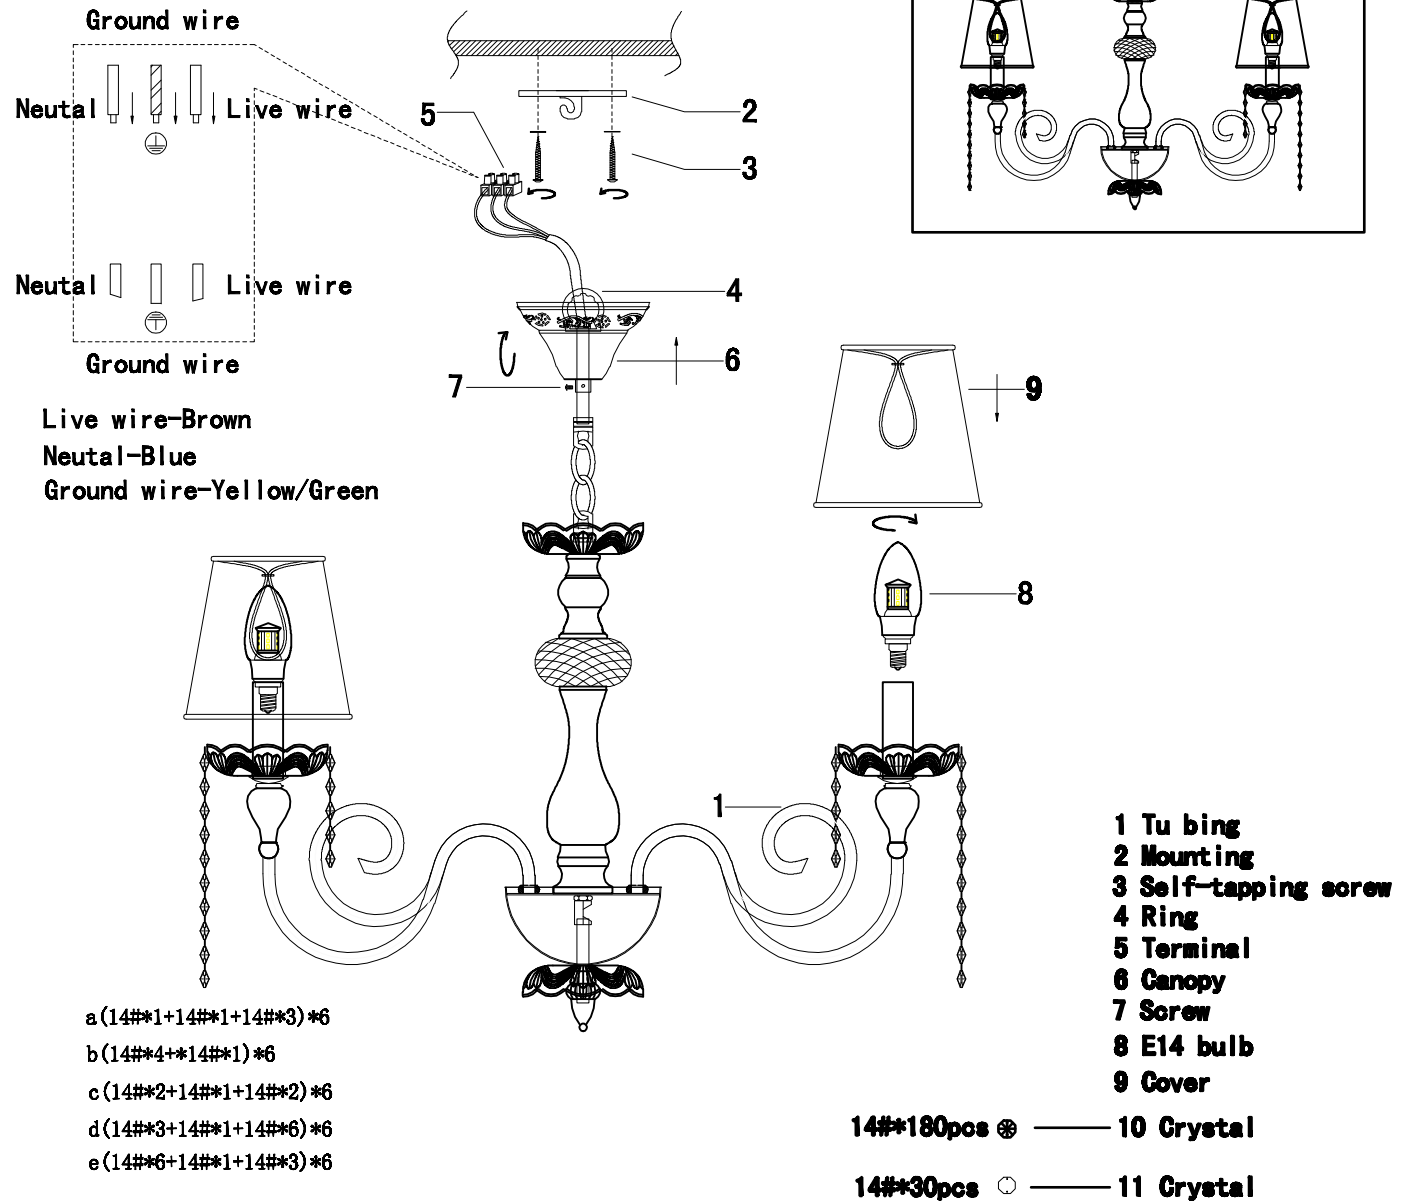

ENGLISH

Specification of installation

In order to ensure safety use, please notice the following items:

- Read and understand the whole Specification.
- Suitable for the use of 220~240V and 50~60Hz.
- Please wear gloves as installment and avoid rot on the surface of plating.
- Must be installed on the fixed places and be checked annually.
- Please turn off the lighting source by soft cloth as cleaning prohibited to use of rotted detergent.
- Please connect with the local sales service center when there are any abnormality.

Product coding:ALEGRIA SP6 SIL VER-BROWN

BASE SIZE:

$\phi 105$

H67

H110

FIXTURE SIZE:

H423

$\phi 664$