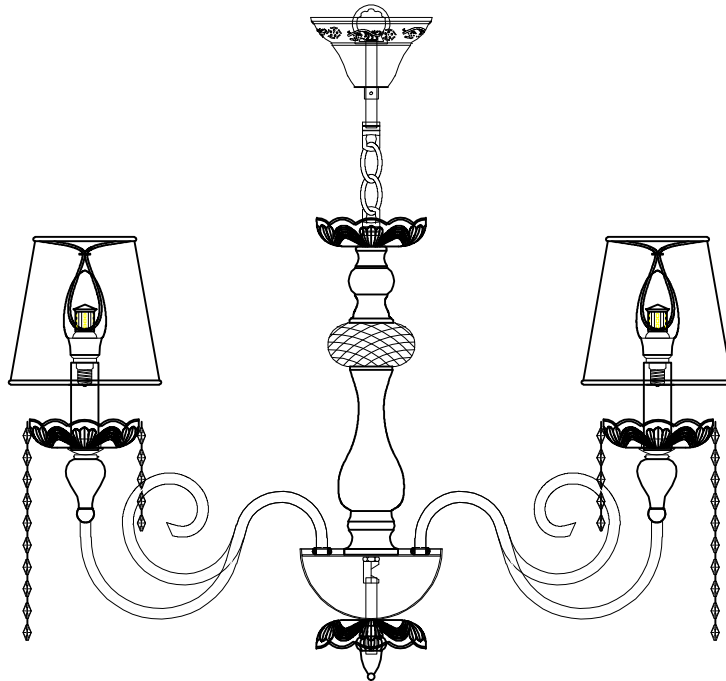

Product coding:ALEGRIA SP6 SIL VER-BROWN

BASE SIZE:

$\phi 105$

H67

H110

FIXTURE SIZE:

H423

$\phi 664$