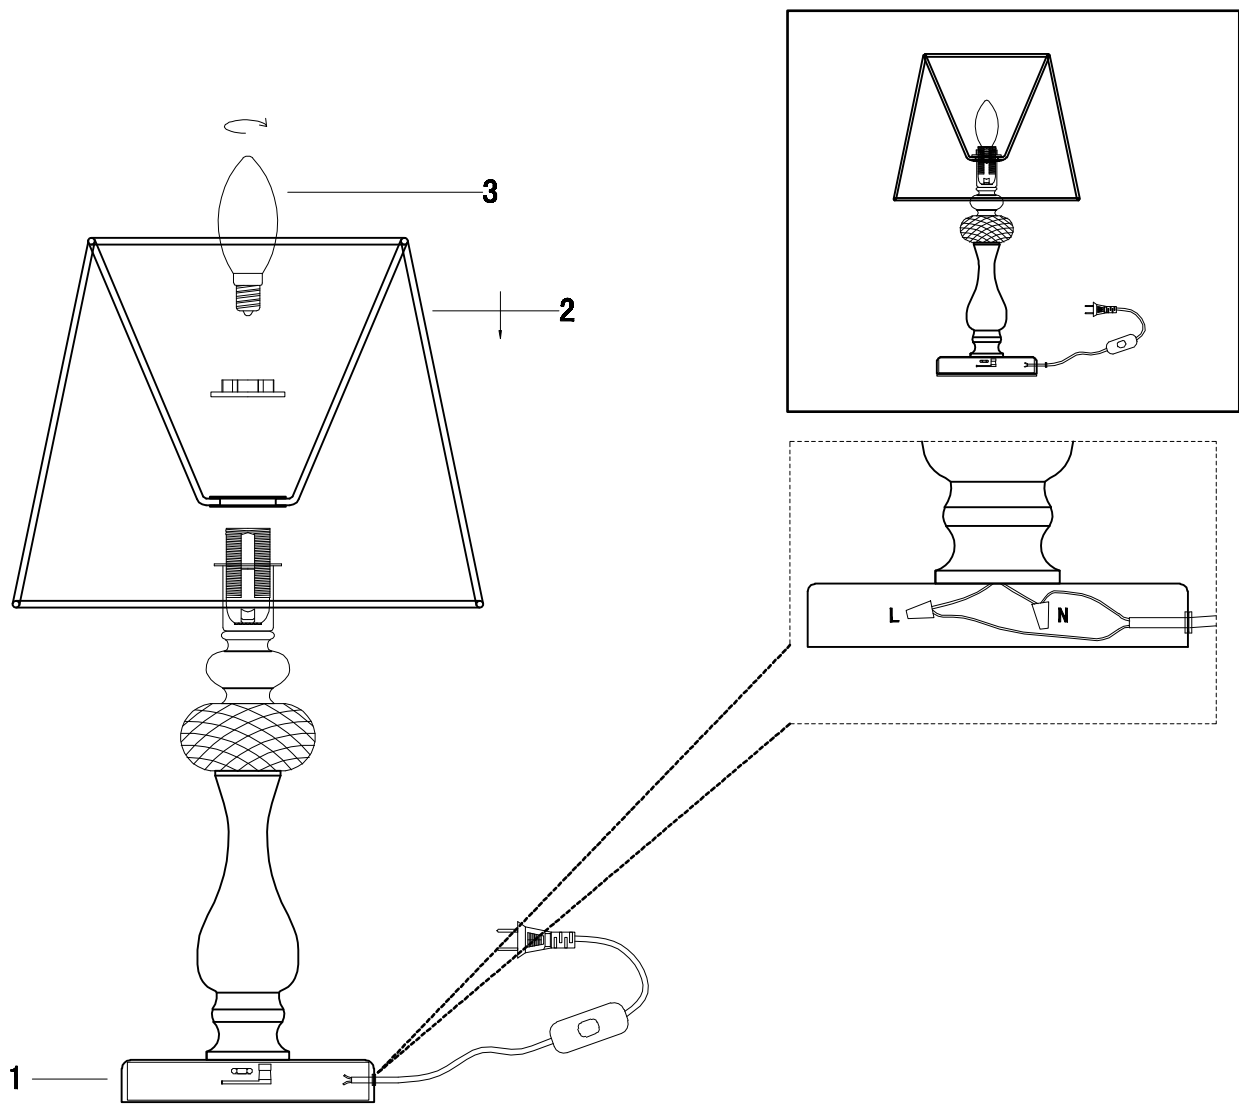

ENGLISH

Specification of installation

In order to ensure safety use, please notice the following items:

- Read and understand the whole Specification.
- Suitable for the use of 220~240V and 50~60Hz.
- Please wear gloves as installment and avoid rot on the surface of plating.
- Must be installed on the fixed places and be checked annually.
- Please turn off the lighting source by soft cloth as cleaning prohibited to use of rotted detergent.
- Please connect with the local sales service center when there are any abnormality.

- 1 Base
- 2 Cover
- 3 E14 bulb

Product coding: ALEGRIA LG1 SILVER-BROWN

BASE SIZE:

FIXTURE SIZE: