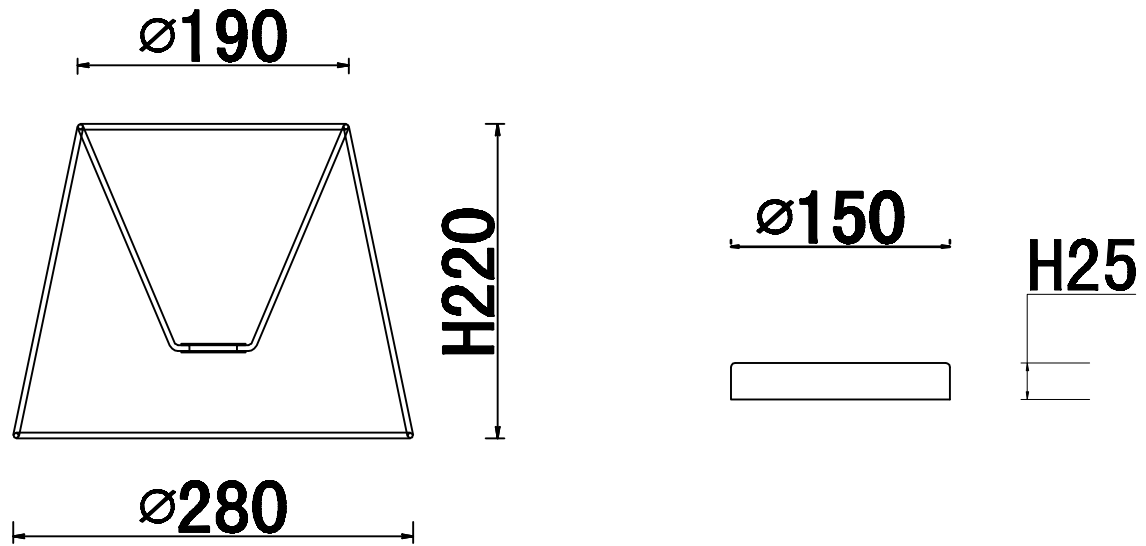

- 1 Base
- 2 Cover
- 3 E14 bulb

Product coding: ALEGRIA LG1 SILVER-BROWN

BASE SIZE:

FIXTURE SIZE: