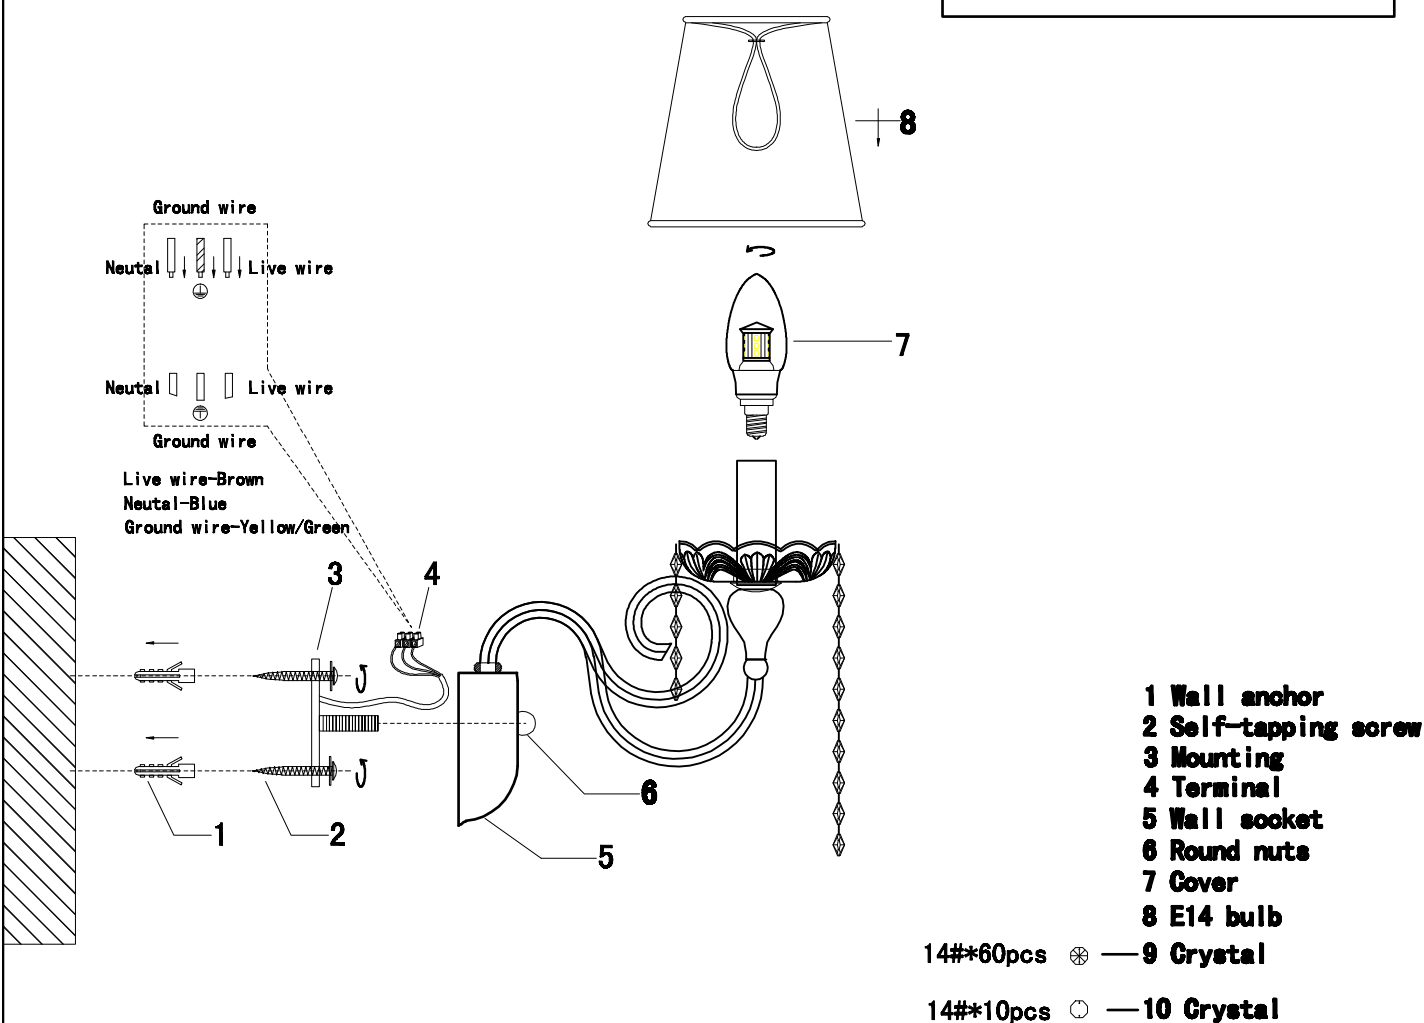

ENGLISH

Specification of installation

In order to ensure safety use, please notice the following items:

- Read and understand the whole Specification.
- Suitable for the use of 220~240V and 50~60Hz.
- Please wear gloves as installment and avoid rot on the surface of plating.
- Must be installed on the fixed places and be checked annually.
- Please turn off the lighting source by soft cloth as cleaning prohibited to use of rotted detergent.
- Please connect with the local sales service center when there are any abnormality.

Product coding: ALEGRIA AP2 SIL VER-BROWN

BASE SIZE:

$\phi 131$

H38

FIXTURE SIZE: