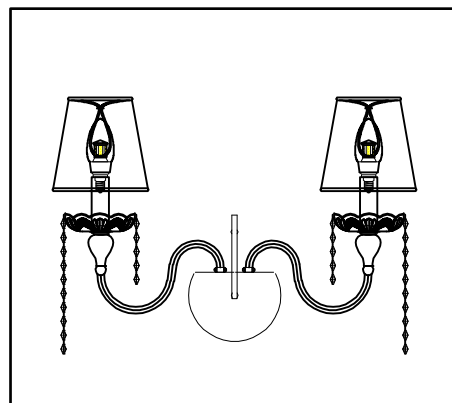

ENGLISH

Specification of installation

In order to ensure safety use, please notice the following items:

- Read and understand the whole Specification.
- Suitable for the use of 220~240V and 50~60Hz.
- Please wear gloves as installment and avoid rot on the surface of plating.
- Must be installed on the fixed places and be checked annually.
- Please turn off the lighting source by soft cloth as cleaning prohibited to use of rotted detergent.
- Please connect with the local sales service center when there are any abnormality.

Product coding: ALEGRIA AP2 SIL VER-BROWN

BASE SIZE:

$\phi 131$

H38

FIXTURE SIZE: