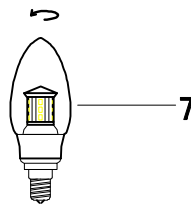

ENGLISH

Specification of installation

In order to ensure safety use, please notice the following items:

- Read and understand the whole Specification.
- Suitable for the use of 220~240V and 50~60Hz.
- Please wear gloves as installment and avoid rot on the surface of plating.
- Must be installed on the fixed places and be checked annually.
- Please turn off the lighting source by soft cloth as cleaning prohibited to use of rotted detergent.
- Please connect with the local sales service center when there are any abnormality.

- 1 Wall anchor
- 2 Self-tapping screw
- 3 Mounting
- 4 Terminal
- 5 Wall socket
- 6 Round nuts
- 7 Cover
- 8 E14 bulb

14#*60pcs ⊗ — 9 Crystal

14#*10pcs ○ — 10 Crystal

Product coding: ALEGRIA AP2 GOLD-BROWN

BASE SIZE:

$\phi 131$

H38

FIXTURE SIZE: