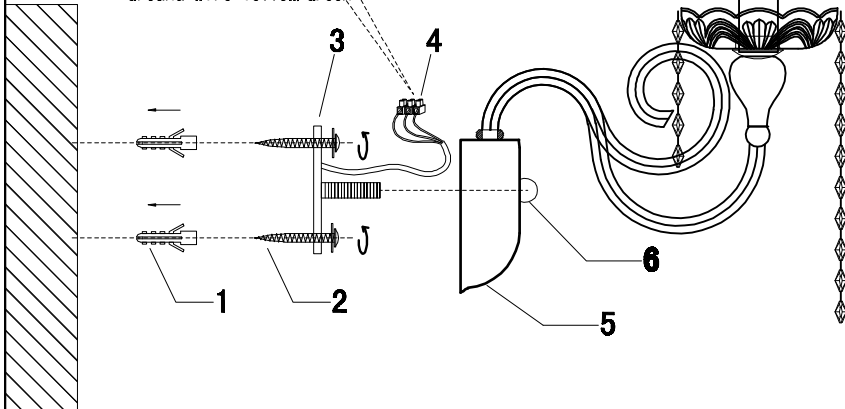

ENGLISH

Specification of installation

In order to ensure safety use, please notice the following items:

- Read and understand the whole Specification.
- Suitable for the use of 220~240V and 50~60Hz.
- Please wear gloves as installment and avoid rot on the surface of plating.
- Must be installed on the fixed places and be checked annually.
- Please turn off the lighting source by soft cloth as cleaning prohibited to use of rotted detergent.
- Please connect with the local sales service center when there are any abnormality.

- 1 Wall anchor
- 2 Self-tapping screw
- 3 Mounting
- 4 Terminal
- 5 Wall socket
- 6 Round nuts
- 7 Cover
- 8 E14 bulb

14#*60pcs ⊗ — 9 Crystal

14#*10pcs ○ — 10 Crystal

Product coding: ALEGRIA AP2 GOLD-BROWN

BASE SIZE:

$\phi 131$

H38

FIXTURE SIZE: