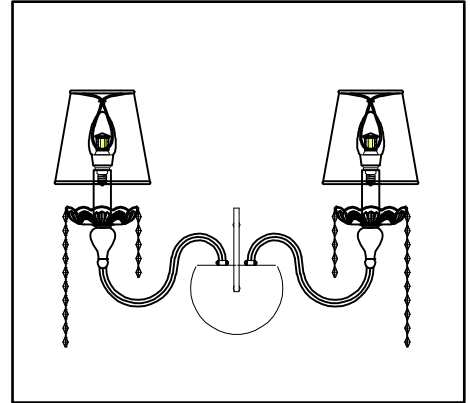

ENGLISH

Specification of installation

In order to ensure safety use, please notice the following items:

- Read and understand the whole Specification.
- Suitable for the use of 220~240V and 50~60Hz.
- Please wear gloves as installment and avoid rot on the surface of plating.
- Must be installed on the fixed places and be checked annually.
- Please turn off the lighting source by soft cloth as cleaning prohibited to use of rotted detergent.
- Please connect with the local sales service center when there are any abnormality.

- 1 Wall anchor
- 2 Self-tapping screw
- 3 Mounting
- 4 Terminal
- 5 Wall socket
- 6 Round nuts
- 7 Cover
- 8 E14 bulb

14#*60pcs ⊗ — 9 Crystal

14#*10pcs ○ — 10 Crystal

Product coding: ALEGRIA AP2 GOLD-BROWN

BASE SIZE:

$\phi 131$

H38

FIXTURE SIZE: