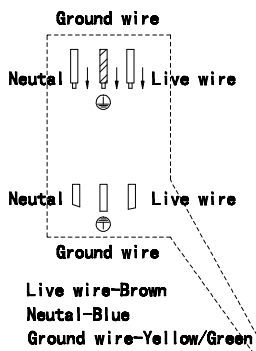

ENGLISH

Specification of installation

In order to ensure safety use, please notice the following items:

- Read and understand the whole Specification.
- Suitable for the use of 220~240V and 50~60Hz.
- Please wear gloves as installment and avoid rot on the surface of plating.
- Must be installed on the fixed places and be checked annually.
- Please turn off the lighting source by soft cloth as cleaning prohibited to use of rotted detergent.
- Please connect with the local sales service center when there are any abnormality.

- 1 Wall anchor
- 2 Self-tapping screw
- 3 Mounting
- 4 Terminal
- 5 Wall socket
- 6 Round nuts
- 7 Cover
- 8 E14 bulb

14#*60pcs ⊗ — 9 Crystal

14#*10pcs ○ — 10 Crystal

Product coding: ALEGRIA AP2 GOLD-BROWN

BASE SIZE:

$\phi 131$

H38

FIXTURE SIZE: