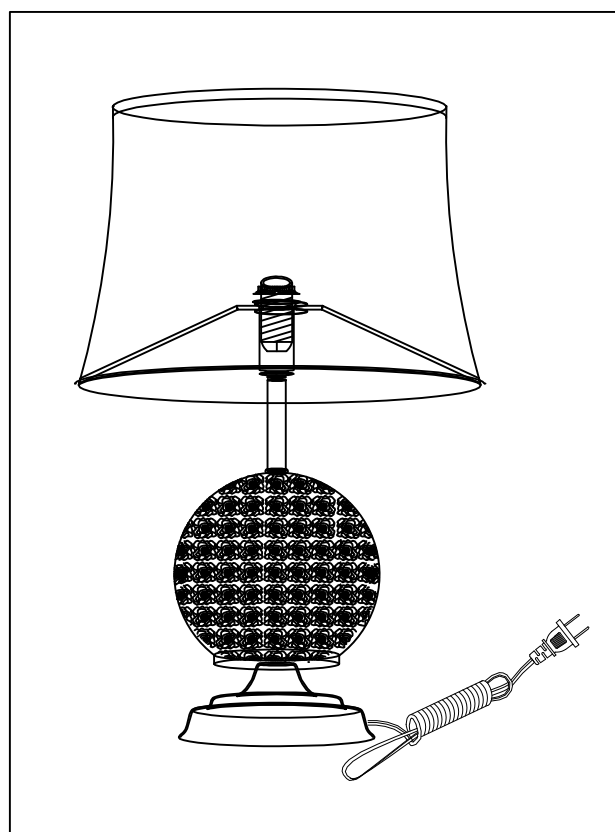

## Specification of installation

In order to ensure safety use, please notice the following items:

- Read and understand the whole specification.
- Suitable for the use of 220~240V and 50~60HZ.
- Please wear gloves as installment and avoid rot on the surface of plating.
- Must be installed on the fixed places and be checked annually.
- please turn off the lighting source by soft cloth as cleaning prohibited to use of rotted detergent.
- please connect with the local sales service center when there are any abnormality.

- 1 E14 bulb
- 2 Shade
- 3 Ring
- 4 Waterpipe
- 5 Vase
- 6 Clear wire
- 7 Lamp holder
- 8 Metal plate

Product coding: ADAGIO TL1

CEILING PAN SIZE:

FIXTURE SIZE: