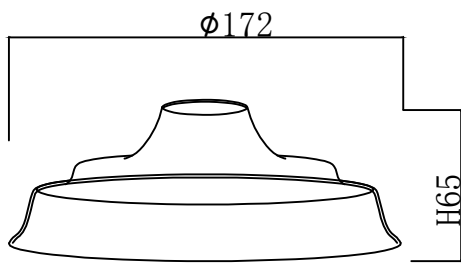

- 1 E14 bulb
- 2 Shade
- 3 Ring
- 4 Waterpipe
- 5 Vase
- 6 Clear wire
- 7 Lamp holder
- 8 Metal plate

Product coding: ADAGIO TL1

CEILING PAN SIZE:

FIXTURE SIZE: