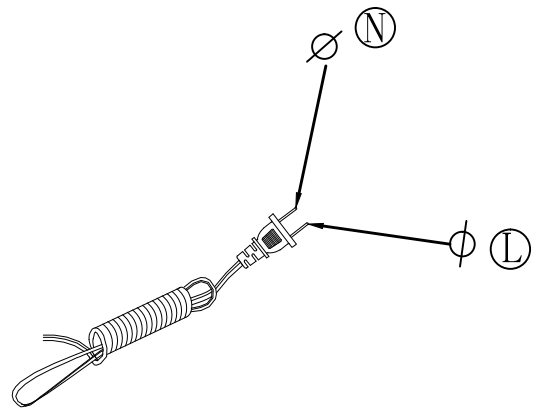

## Specification of installation

In order to ensure safety use, please notice the following items:

- Read and understand the whole specification.
- Suitable for the use of 220~240V and 50~60HZ.
- Please wear gloves as installment and avoid rot on the surface of plating.
- Must be installed on the fixed places and be checked annually.
- please turn off the lighting source by soft cloth as cleaning prohibited to use of rotted detergent.
- please connect with the local sales service center when there are any abnormality.

- 1 E14 bulb
- 2 Shade
- 3 Ring
- 4 Waterpipe
- 5 Vase
- 6 Clear wire
- 7 Lamp holder
- 8 Metal plate

Product coding: ADAGIO TL1

CEILING PAN SIZE:

FIXTURE SIZE: