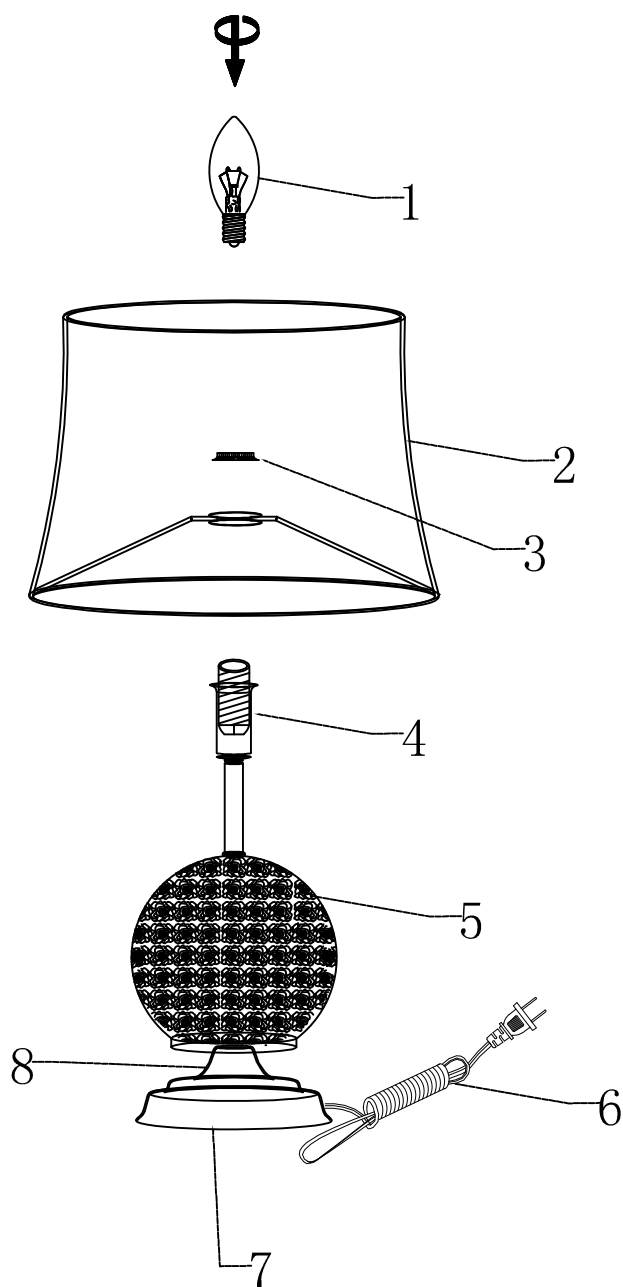

## Specification of installation

In order to ensure safety use, please notice the following items:

- Read and understand the whole specification.
- Suitable for the use of 220~240V and 50~60HZ.
- Please wear gloves as installment and avoid rot on the surface of plating.
- Must be installed on the fixed places and be checked annually.
- please turn off the lighting source by soft cloth as cleaning prohibited to use of rotted detergent.
- please connect with the local sales service center when there are any abnormality.

- 1 E14 bulb
- 2 Shade
- 3 Ring
- 4 Waterpipe
- 5 Vase
- 6 Clear wire
- 7 Lamp holder
- 8 Metal plate

Product coding: ADAGIO TL1

CEILING PAN SIZE:

FIXTURE SIZE: