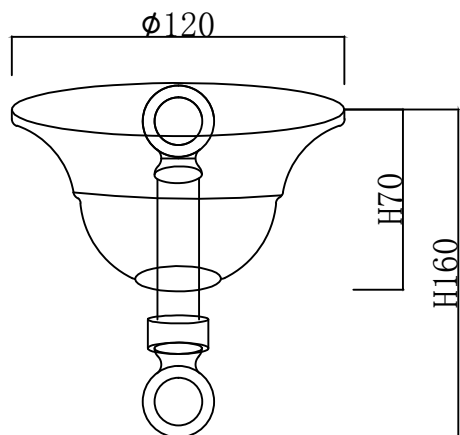

## Specification of installation

In order to ensure safety use, please notice the following items:

- Read and understand the whole specification.
- Suitable for the use of 220~240V and 50~60HZ.
- Please wear gloves as installment and avoid rot on the surface of plating.
- Must be installed on the fixed places and be checked annually.
- please turn off the lighting source by soft cloth as cleaning prohibited to use of rotted detergent.
- please connect with the local sales service center when there are any abnormality.

- 1 Wall anchor
- 2 Mounting
- 3 Self-tapping screw
- 4 Canopy
- 5 Ring
- 6 Terminal
- 7 Screw
- 8 Chain
- 9 Metal plate
- 10 Glass ball
- 11 Bracke
- 12 Lamp bone
- 13 Vase
- 14 Threaded rod
- 15 Nut cap
- 16 E14 bulb
- 17 Shade
- 18 Waterpipe
- 19 Plate
- 20 Arm

# CEILING PAN SIZE:

# FIXTURE SIZE: