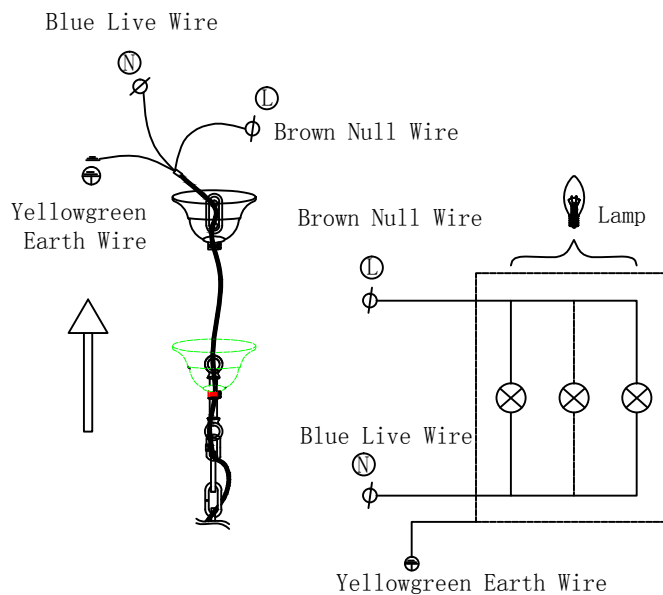

## Specification of installation

In order to ensure safety use, please notice the following items:

- Read and understand the whole specification.
- Suitable for the use of 220~240V and 50~60HZ.
- Please wear gloves as installment and avoid rot on the surface of plating.
- Must be installed on the fixed places and be checked annually.
- please turn off the lighting source by soft cloth as cleaning prohibited to use of rotted detergent.
- please connect with the local sales service center when there are any abnormality.

- 1 Wall anchor
- 2 Mounting
- 3 Self-tapping screw
- 4 Canopy
- 5 Ring
- 6 Terminal
- 7 Screw
- 8 Chain
- 9 Metal plate
- 10 Glass ball
- 11 Bracke
- 12 Lamp bone
- 13 Vase
- 14 Threaded rod
- 15 Nut cap
- 16 E14 bulb
- 17 Shade
- 18 Waterpipe
- 19 Plate
- 20 Arm

# FIXTURE SIZE: