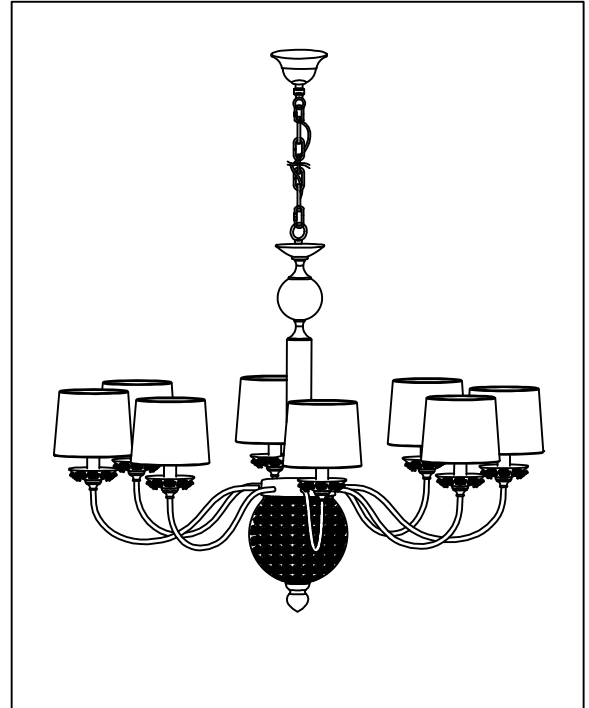

- 1 Wall anchor
- 2 Mounting
- 3 Self-tapping screw
- 4 Canopy
- 5 Ring
- 6 Terminal
- 7 Screw
- 8 Chain
- 9 Metal plate
- 10 Glass ball
- 11 Bracke
- 12 Lamp bone
- 13 Vase
- 14 Threaded rod
- 15 Nut cap
- 16 E14 bulb
- 17 Shade
- 18 Waterpipe
- 19 Plate
- 20 Arm