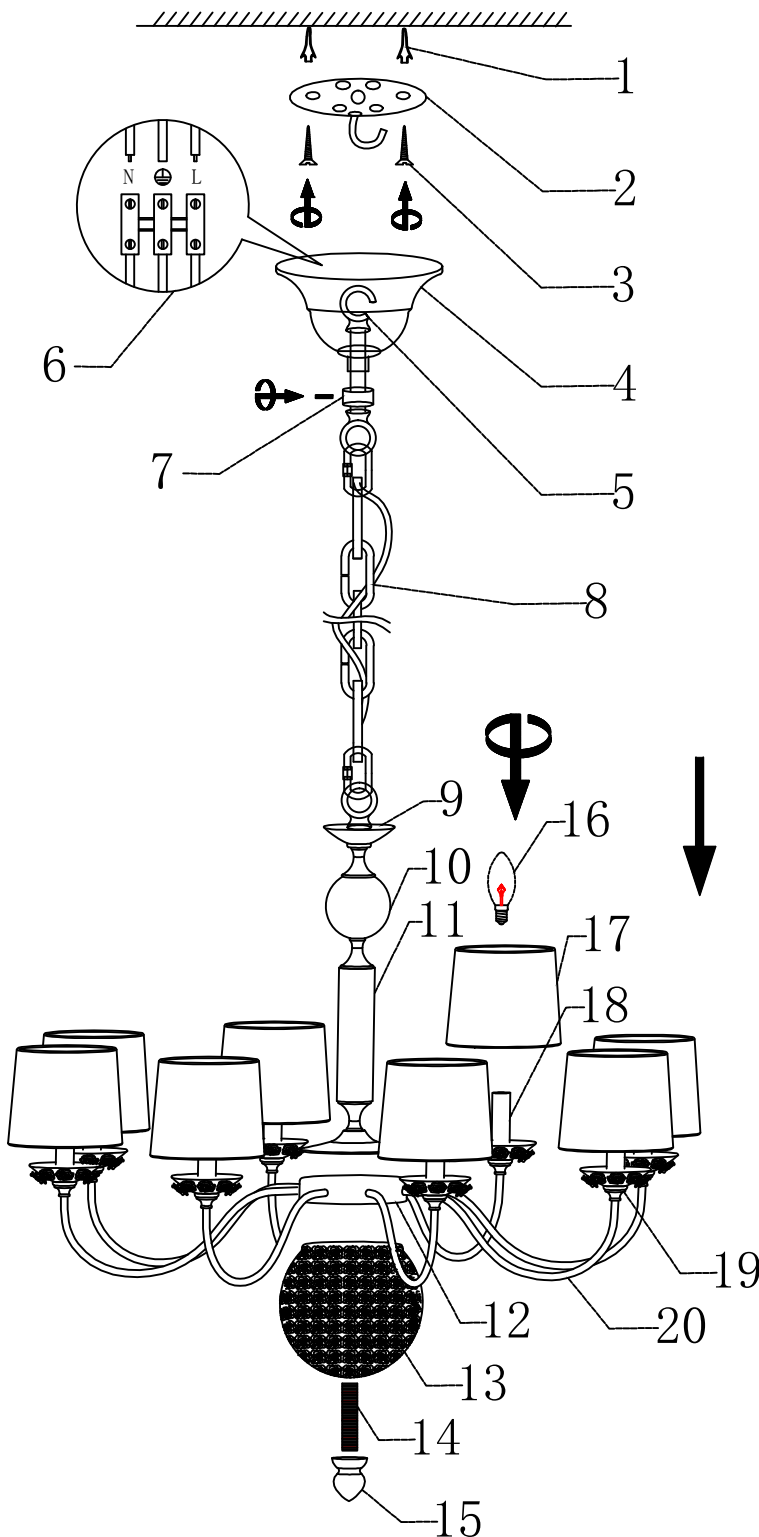

## Specification of installation

In order to ensure safety use, please notice the following items:

- Read and understand the whole specification.
- Suitable for the use of 220~240V and 50~60HZ.
- Please wear gloves as installment and avoid rot on the surface of plating.
- Must be installed on the fixed places and be checked annually.
- please turn off the lighting source by soft cloth as cleaning prohibited to use of rotted detergent.
- please connect with the local sales service center when there are any abnormality.

- 1 Wall anchor
- 2 Mounting
- 3 Self-tapping screw
- 4 Canopy
- 5 Ring
- 6 Terminal
- 7 Screw
- 8 Chain
- 9 Metal plate
- 10 Glass ball
- 11 Bracke
- 12 Lamp bone
- 13 Vase
- 14 Threaded rod
- 15 Nut cap
- 16 E14 bulb
- 17 Shade
- 18 Waterpipe
- 19 Plate
- 20 Arm

# FIXTURE SIZE: