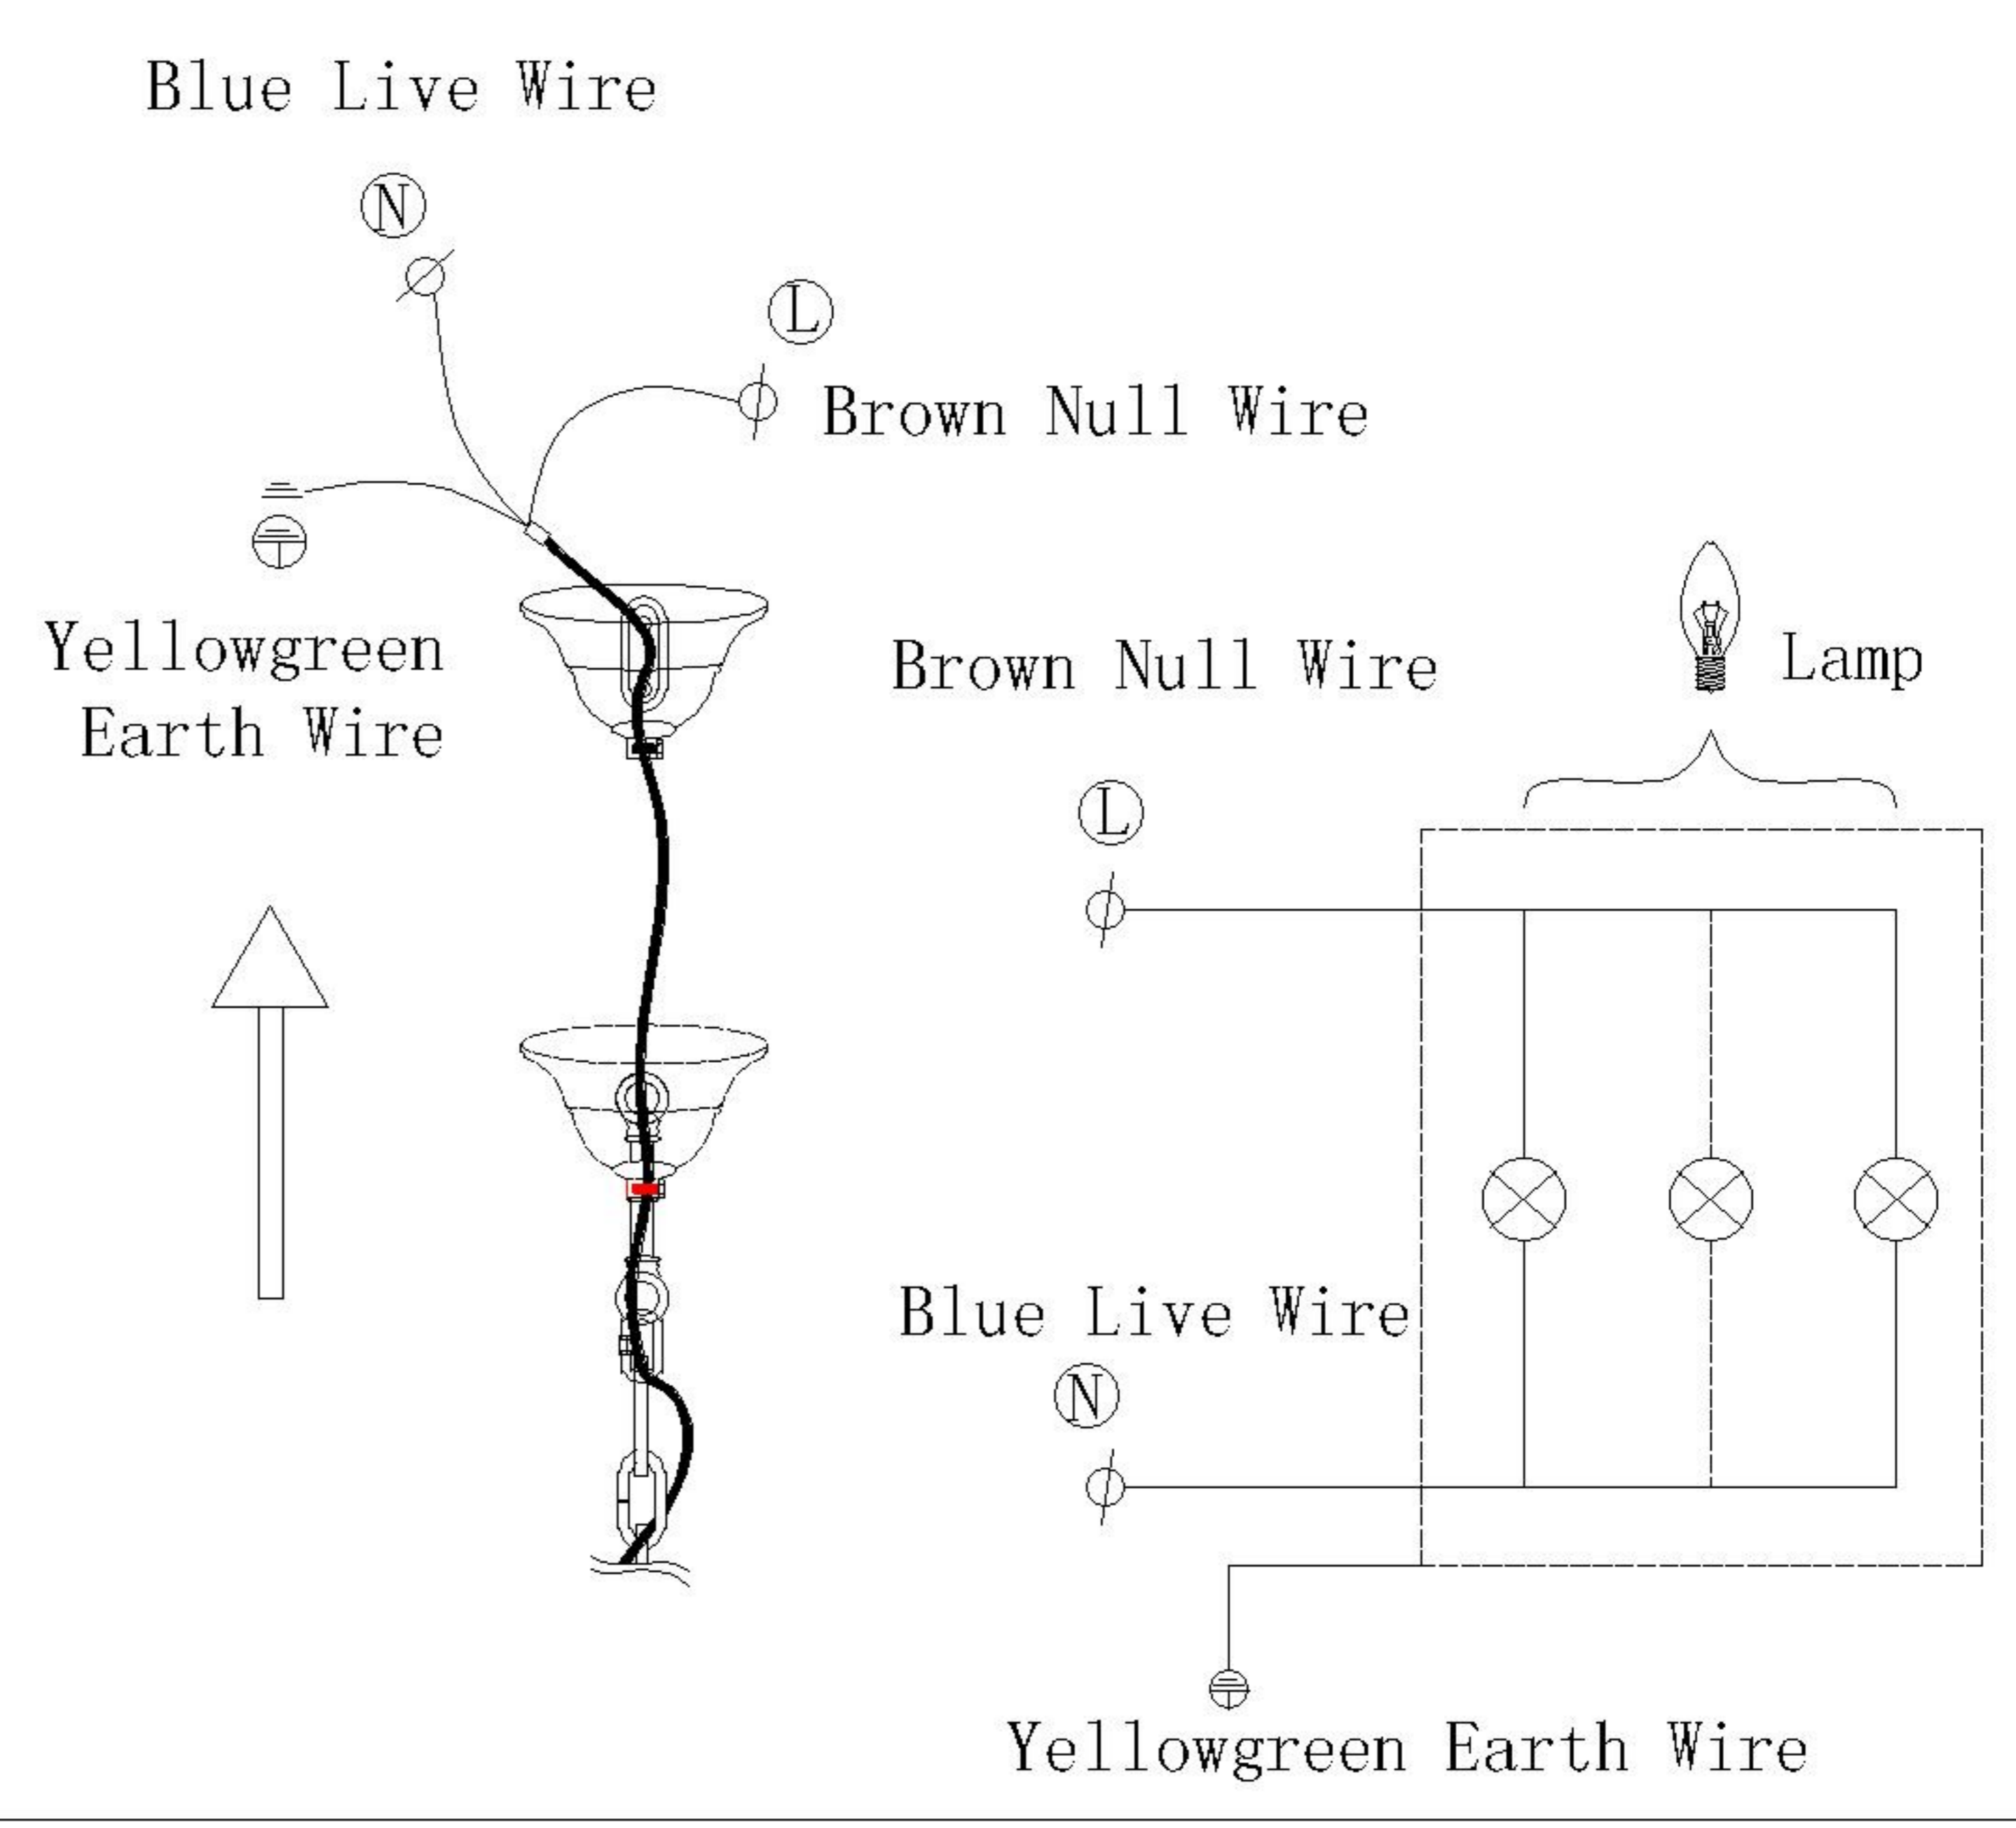

CEILING PAN SIZE: