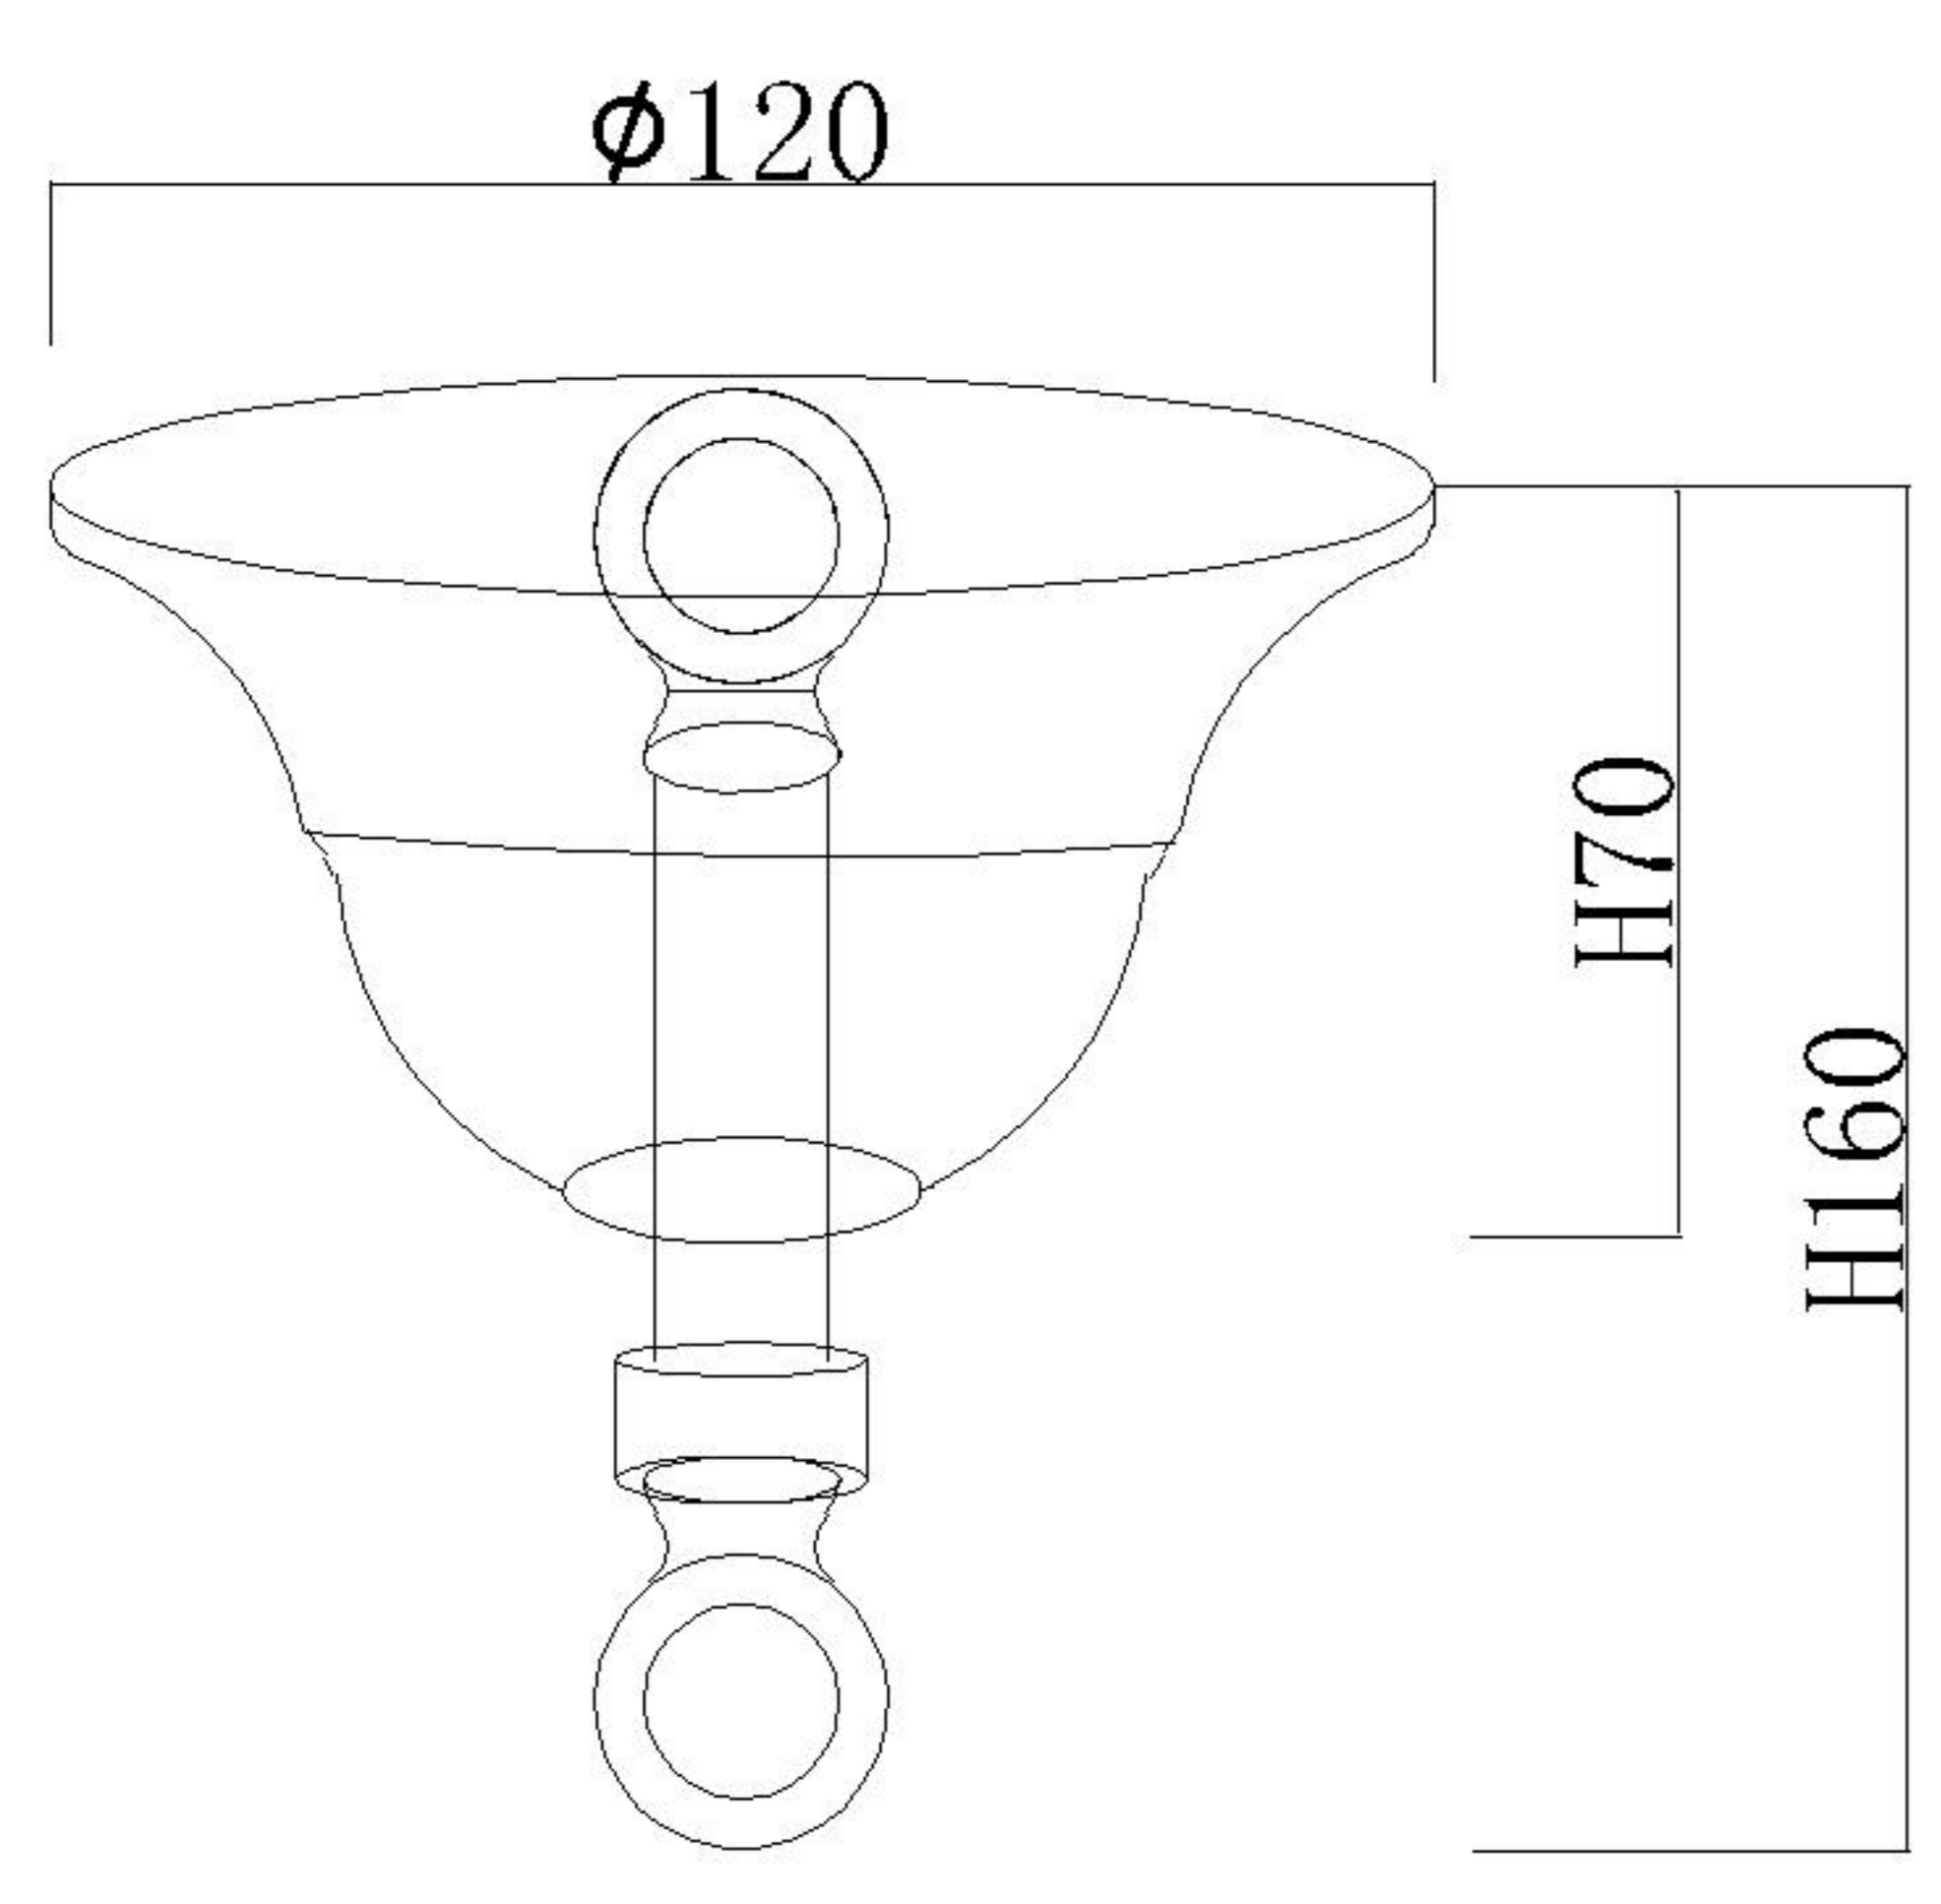

## Specification of installation

In order to ensure safety use, please notice the following items:

- Read and understand the whole specification.
- Suitable for the use of 220~240V and 50~60HZ.
- Please wear gloves as installment and avoid rot on the surface of plating.
- Must be installed on the fixed places and be checked annually.
- please turn off the lighting source by soft cloth as cleaning prohibited to use of rotted detergent.
- please connect with the local sales service center when there are any abnormality.

- 1 Wall anchor
- 2 Mounting
- 3 Self-tapping screw
- 4 Canopy
- 5 Ring
- 6 Terminal
- 7 Screw
- 8 Chain
- 9 Metal plate
- 10 Glass ball
- 11 Bracke
- 12 Lamp bone
- 13 Vase
- 14 Threaded rod
- 15 Nut cap
- 16 E14 bulb
- 17 Shade
- 18 Waterpipe
- 19 Plate
- 20 Arm

# CEILING PAN SIZE:

# FIXTURE SIZE: