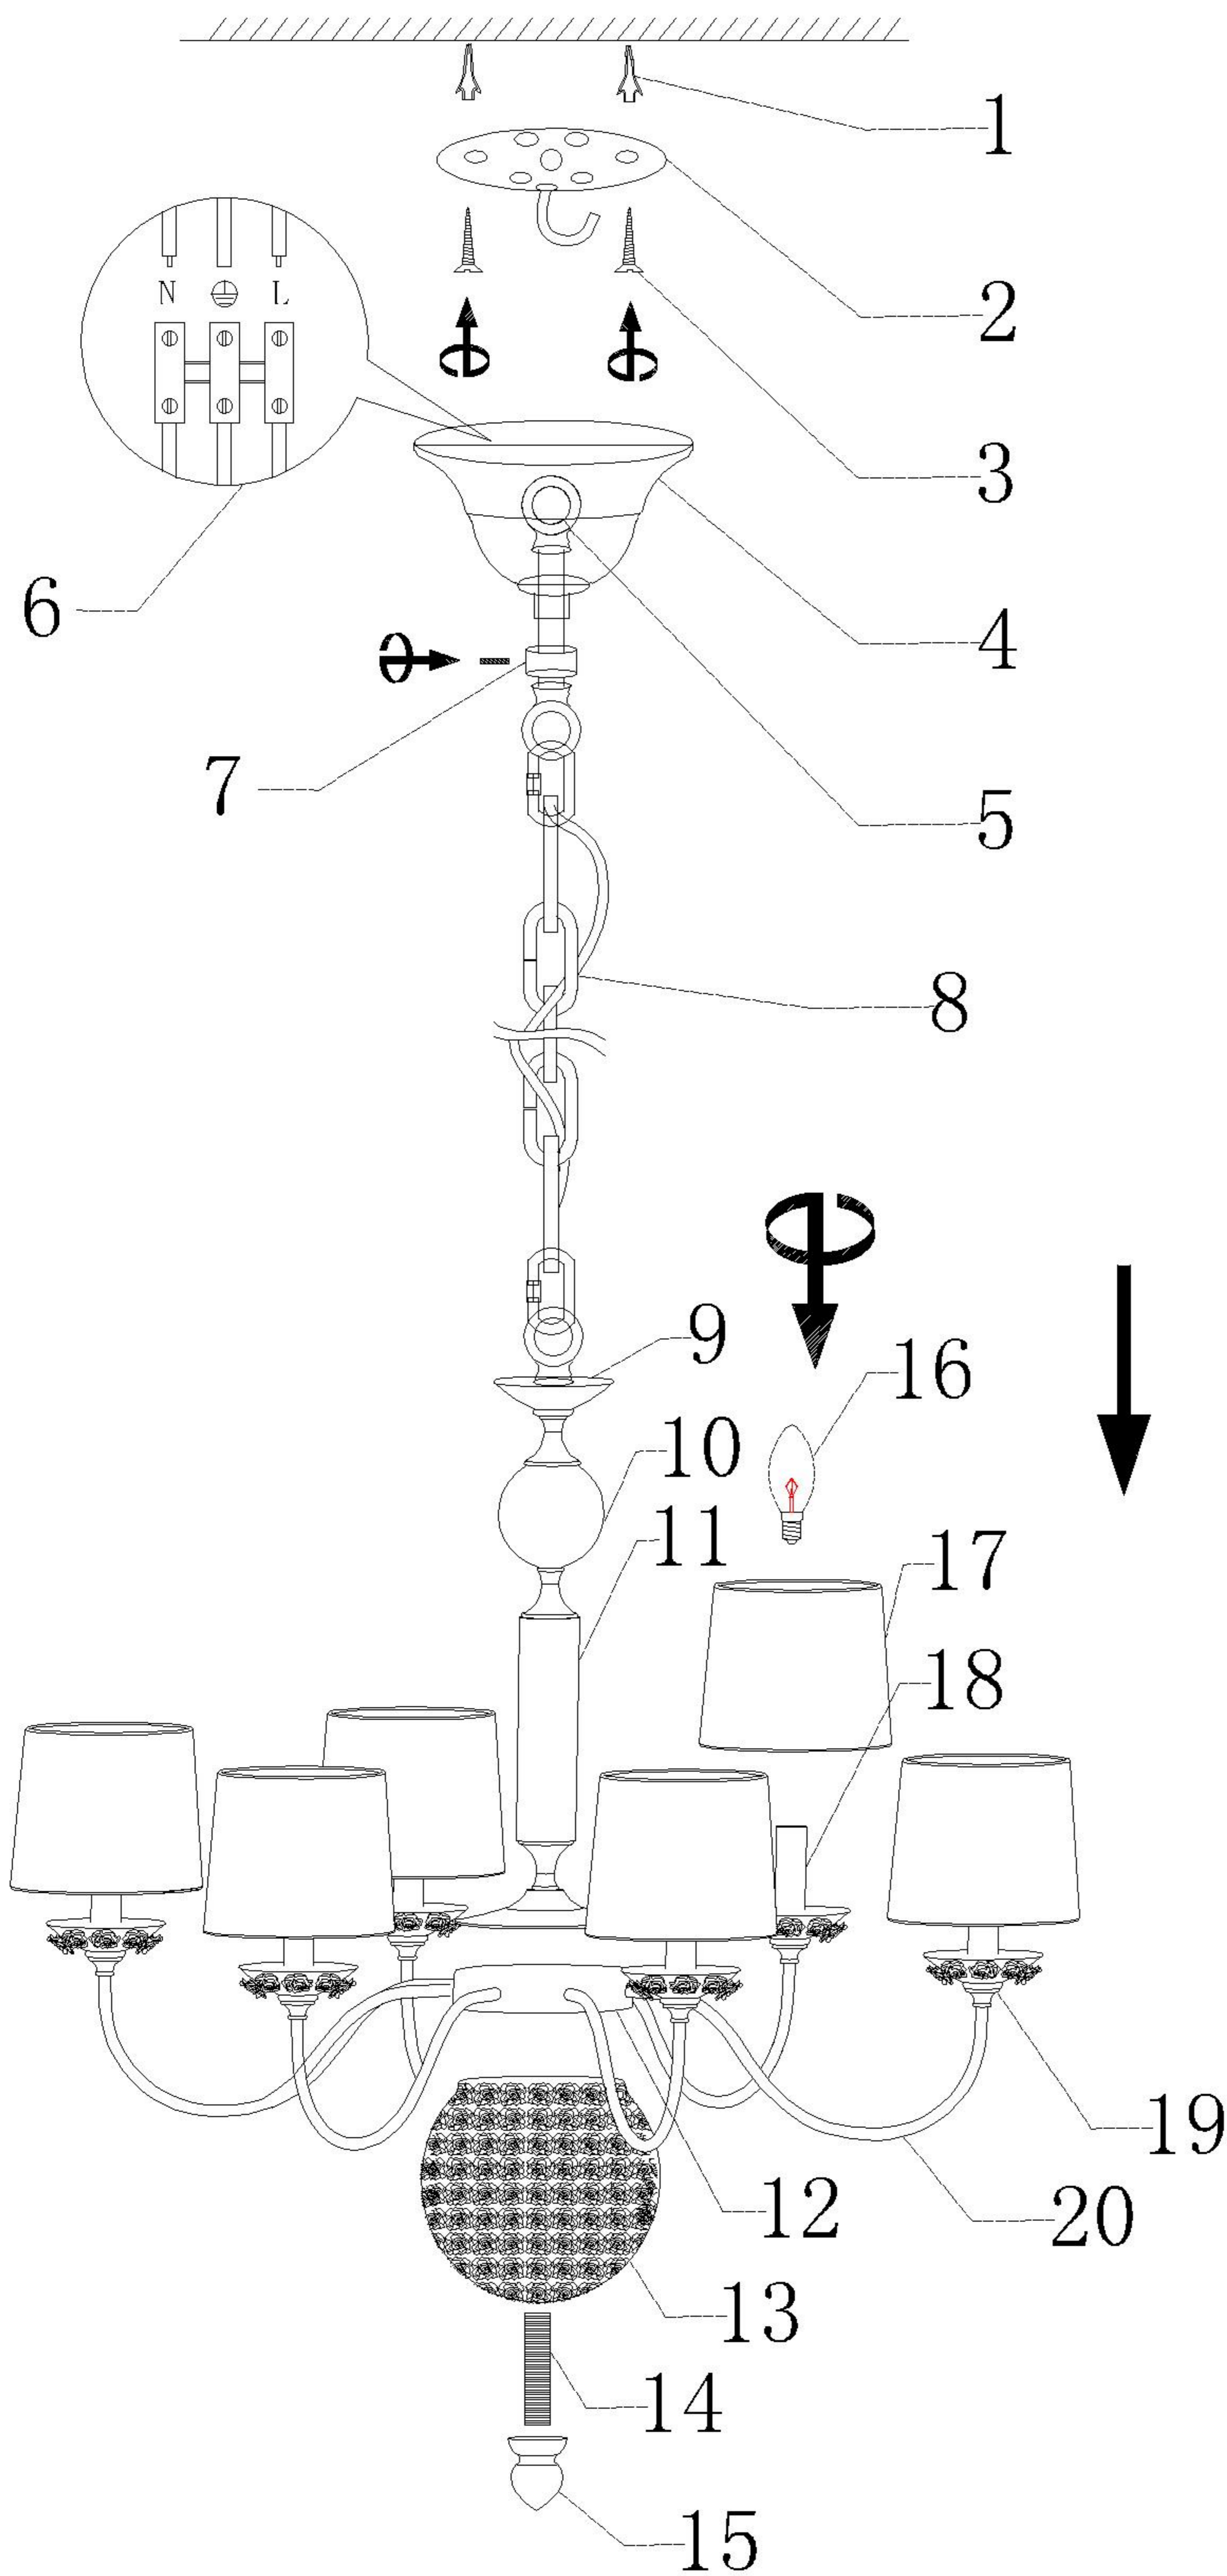

- 1 Wall anchor
- 2 Mounting
- 3 Self-tapping screw
- 4 Canopy
- 5 Ring
- 6 Terminal
- 7 Screw
- 8 Chain
- 9 Metal plate
- 10 Glass ball
- 11 Bracke
- 12 Lamp bone
- 13 Vase
- 14 Threaded rod
- 15 Nut cap
- 16 E14 bulb
- 17 Shade
- 18 Waterpipe
- 19 Plate
- 20 Arm

# FIXTURE SIZE: