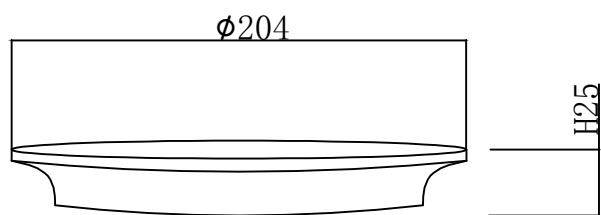

CEILING PAN SIZE: