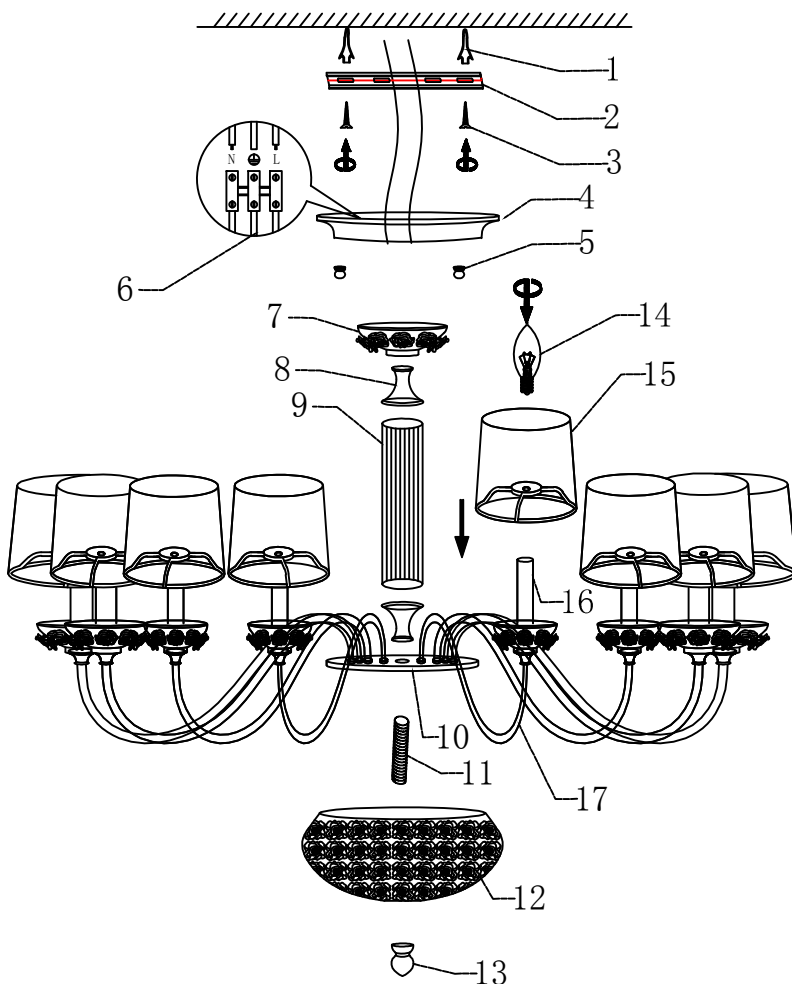

ENGLISH

Specification of installation

In order to ensure safety use, please notice the following items:

- Read and understand the whole specification.
- Suitable for the use of 220~240V and 50~60HZ.
- Please wear gloves as installment and avoid rot on the surface of plating.
- Must be installed on the fixed places and be checked annually.
- please turn off the lighting source by soft cloth as cleaning prohibited to use of rotted detergent.
- please connect with the local sales service center when there are any abnormality.

- 1 Wall anchor
- 2 Mounting
- 3 Self-tapping screw
- 4 Canopy
- 5 Nut
- 6 Terminal
- 7 Ceramic bowl
- 8 Trumpet
- 9 Ceramic medium pillar
- 10 Disks
- 11 Threaded rod
- 12 Glass ball
- 13 Nut cap
- 14 E14 bulb
- 15 Shade
- 16 Waterpipe
- 17 Arm

Product coding: ADAGIO PL8

CEILING PAN SIZE:

FIXTURE SIZE: