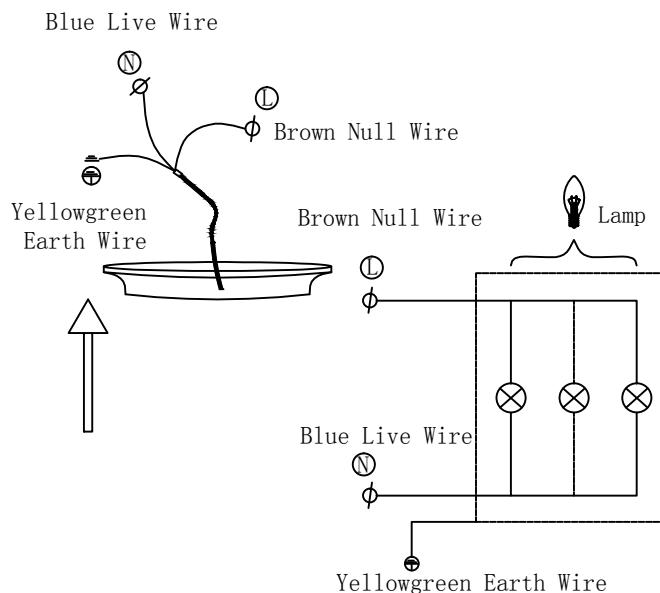

CEILING PAN SIZE: