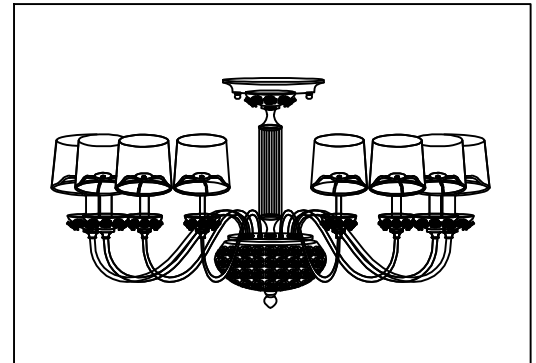

ENGLISH

Specification of installation

In order to ensure safety use, please notice the following items:

- Read and understand the whole specification.
- Suitable for the use of 220~240V and 50~60HZ.
- Please wear gloves as installment and avoid rot on the surface of plating.
- Must be installed on the fixed places and be checked annually.
- please turn off the lighting source by soft cloth as cleaning prohibited to use of rotted detergent.
- please connect with the local sales service center when there are any abnormality.

- 1 Wall anchor
- 2 Mounting
- 3 Self-tapping screw
- 4 Canopy
- 5 Nut
- 6 Terminal
- 7 Ceramic bowl
- 8 Trumpet
- 9 Ceramic medium pillar
- 10 Disks
- 11 Threaded rod
- 12 Glass ball
- 13 Nut cap
- 14 E14 bulb
- 15 Shade
- 16 Waterpipe
- 17 Arm