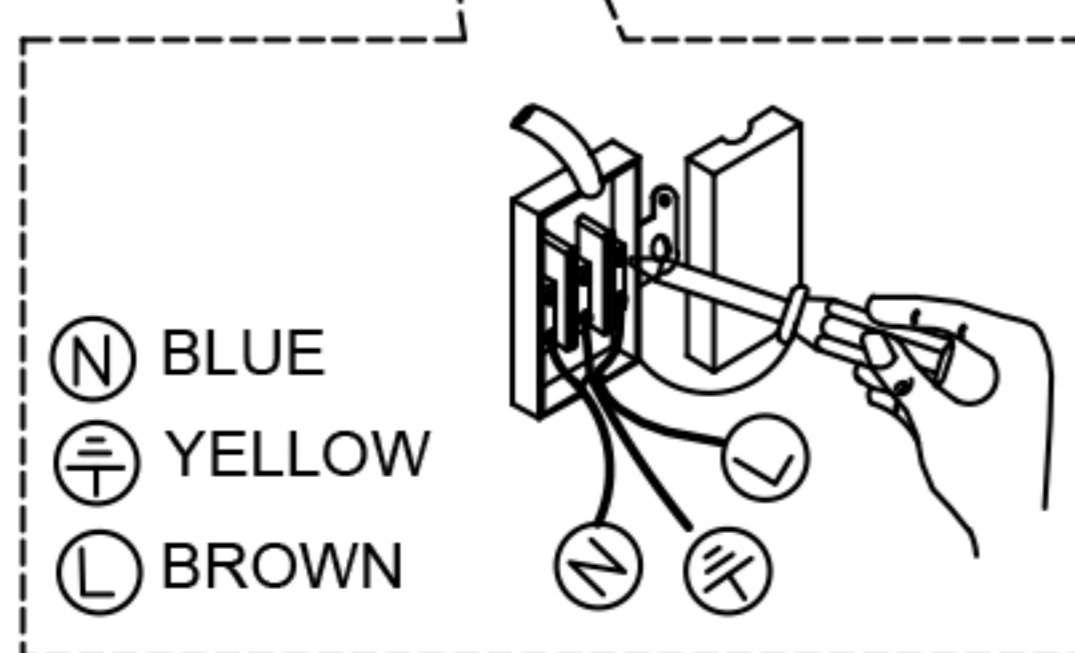

ENGLISH

Specification of installation

- In order to ensure safety use, please notice the following items:
- Read and understand the whole Specification.
- Suitable for the use of 220-240V and 50 ~ 60Hz.
- Please wear gloves as installment and avoid rot on the surface of plating.
- Must be installed on the fixed places and be checked annually.
- Please turn off the lighting source by soft cloth as cleaning prohibited to use of rotted detergent.
- Please connect with the local sales service center when there are any abnormality.

1. AC switch
2. Mount hanging board
3. Junction box
4. Fixed canopy

1. Mount ① to canopy
2. Mount frame
3. E14 Bulb (Not include)
4. AC switch
5. Seat screw
6. Cross board
7. Mounting nut
8. Junction box
9. Screw
10. Hang crystal