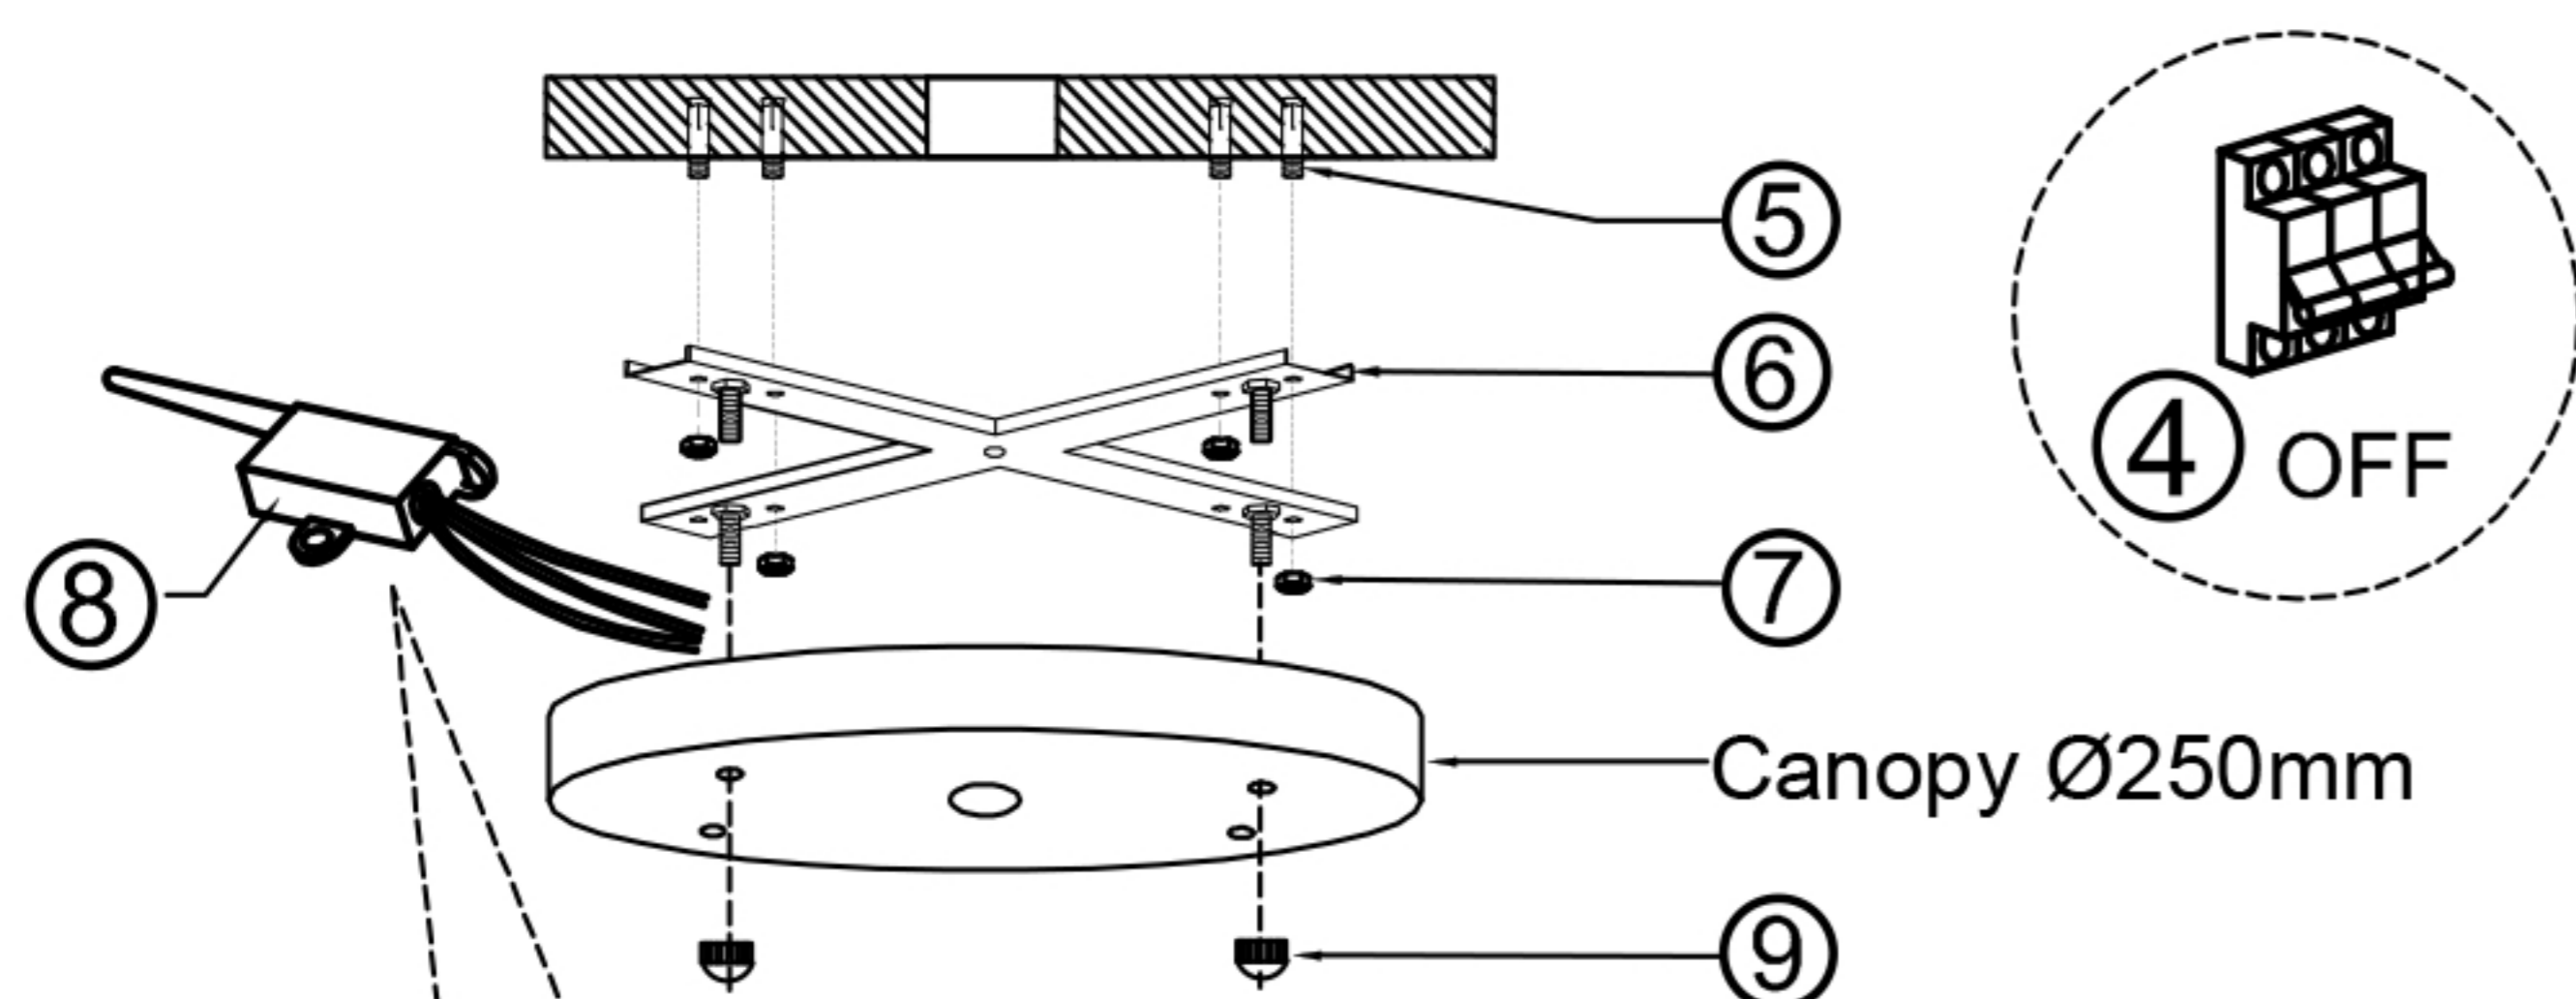

ENGLISH

Specification of installation

- In order to ensure safety use, please notice the following items:
- Read and understand the whole Specification.
- Suitable for the use of 220-240V and 50 ~ 60Hz.
- Please wear gloves as installment and avoid rot on the surface of plating.
- Must be installed on the fixed places and be checked annually.
- Please turn off the lighting source by soft cloth as cleaning prohibited to use of rotted detergent.
- Please connect with the local sales service center when there are any abnormality.

1. AC switch
2. Mount hanging board
3. Junction box
4. Fixed canopy

1. Mount ① to canopy
2. Mount frame
3. E14 Bulb (Not include)
4. AC switch
5. Seat screw
6. Cross board
7. Mounting nut
8. Junction box
9. Screw
10. Hang crystal

Product coding: ABIGAIL SP-PL15 D620 GOLD/AMBER

CEILING PAN SIZE:

A.

B.

FIXTURE SIZE: