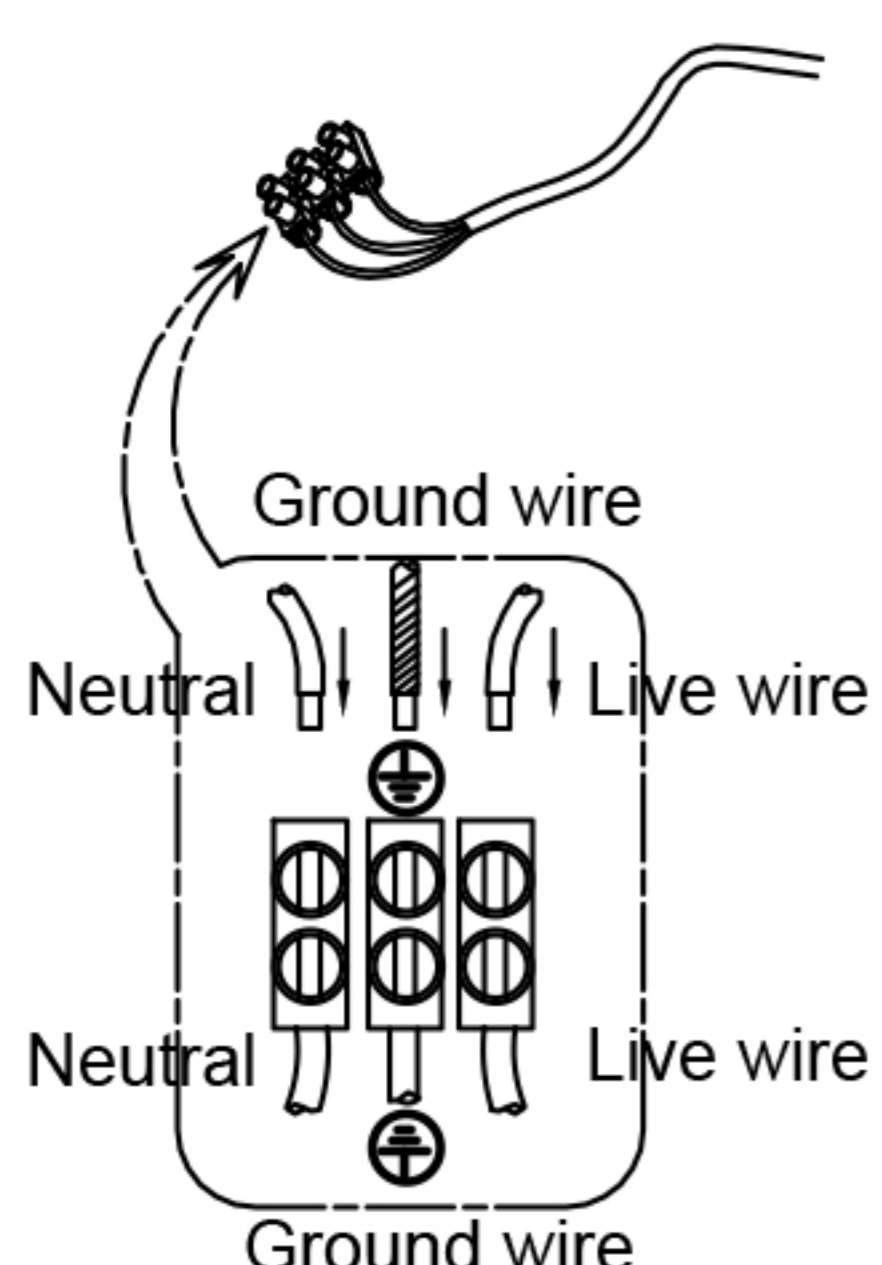

ENGLISH

Specification of installation

- In order to ensure safety use, please notice the following items:
- Read and understand the whole Specification.
- Suitable for the use of 220-240V and 50 ~ 60Hz.
- Please wear gloves as installment and avoid rot on the surface of plating.
- Must be installed on the fixed places and be checked annually.
- Please turn off the lighting source by soft cloth as cleaning prohibited to use of rotted detergent.
- Please connect with the local sales service center when there are any abnormality.

1. AC switch
2. Mount hanging board
3. Junction box
4. Fixed canopy

1. Mount ① to canopy
2. Mount frame
3. E14 Bulb (Not include)
4. AC switch
5. Seat screw
6. Cross board
7. Mounting nut
8. Junction box
9. Screw
10. Hang crystal