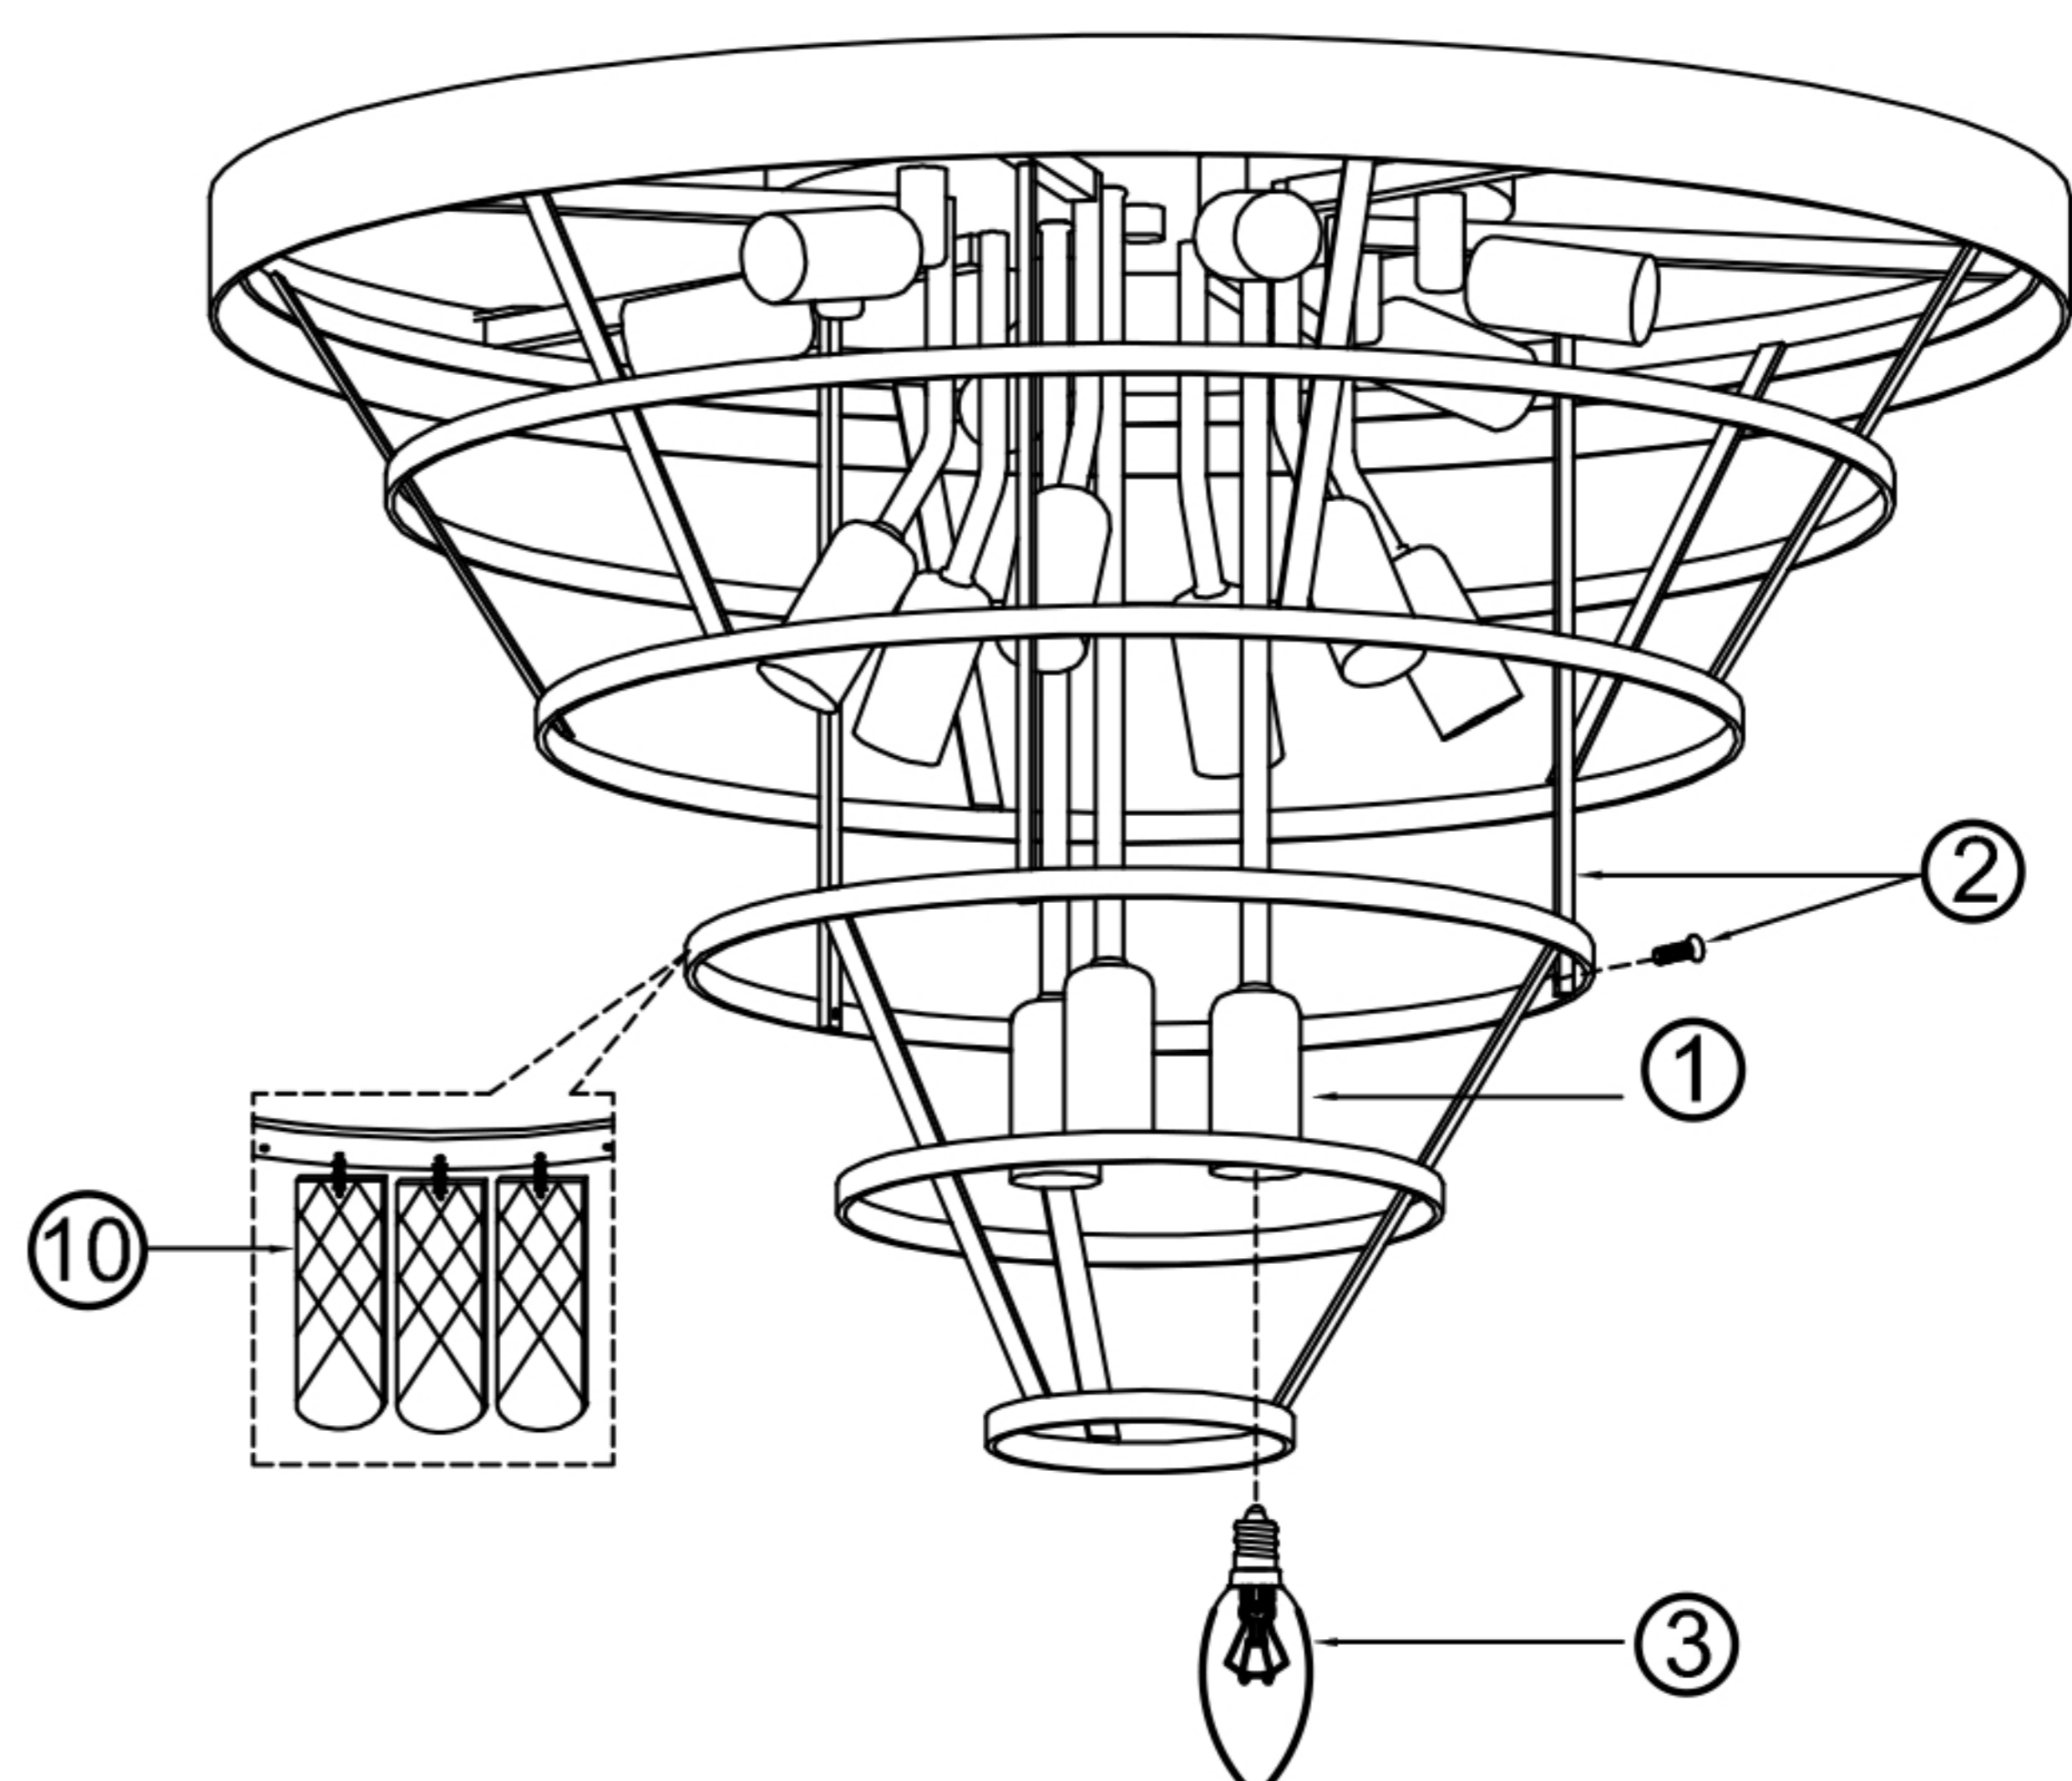

ENGLISH

Specification of installation

- In order to ensure safety use, please notice the following items:
- Read and understand the whole Specification.
- Suitable for the use of 220-240V and 50 ~ 60Hz.
- Please wear gloves as installment and avoid rot on the surface of plating.
- Must be installed on the fixed places and be checked annually.
- Please turn off the lighting source by soft cloth as cleaning prohibited to use of rotted detergent.
- Please connect with the local sales service center when there are any abnormality.

1. AC switch
2. Mount hanging board
3. Junction box
4. Fixed canopy

1. Mount ① to canopy
2. Mount frame
3. E14 Bulb (Not include)
4. AC switch
5. Seat screw
6. Cross board
7. Mounting nut
8. Junction box
9. Screw
10. Hang crystal

Product coding: ABIGAIL SP-PL15 D620 GOLD/AMBER

CEILING PAN SIZE:

A.

B.

FIXTURE SIZE: