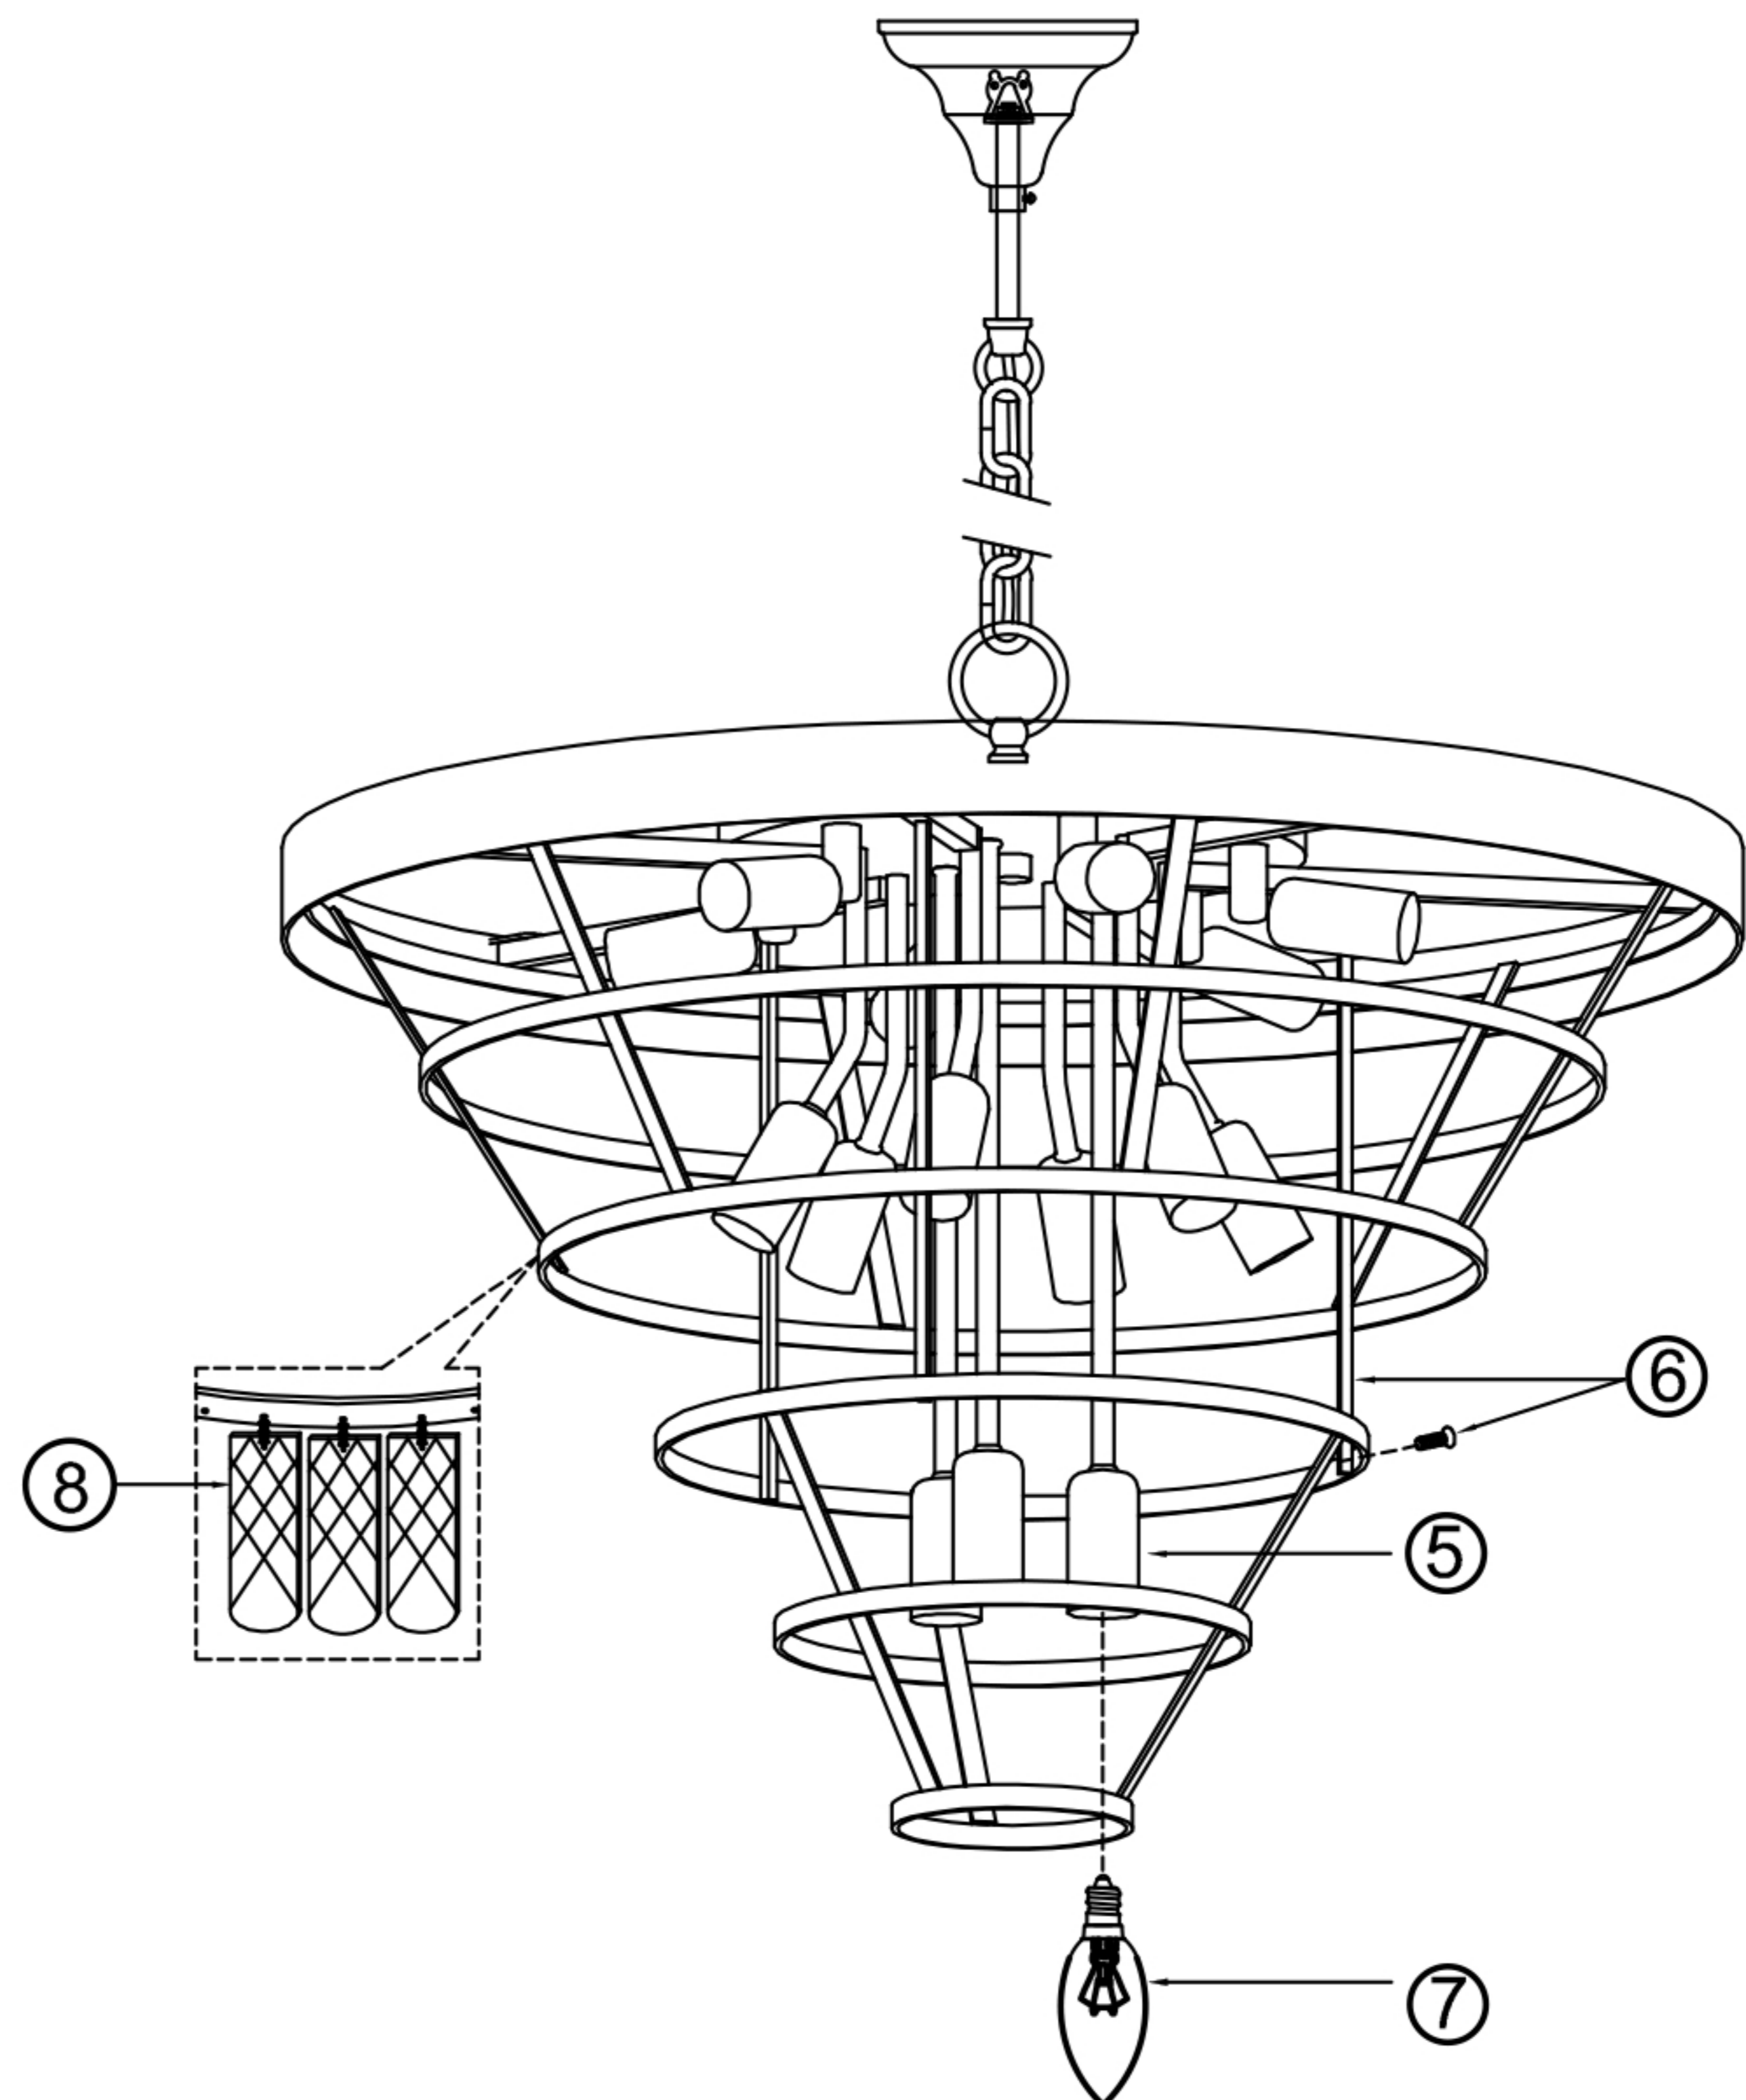

ENGLISH

Specification of installation

- In order to ensure safety use, please notice the following items:
- Read and understand the whole Specification.
- Suitable for the use of 220-240V and 50 ~ 60Hz.
- Please wear gloves as installment and avoid rot on the surface of plating.
- Must be installed on the fixed places and be checked annually.
- Please turn off the lighting source by soft cloth as cleaning prohibited to use of rotted detergent.
- Please connect with the local sales service center when there are any abnormality.

1. AC switch
2. Mount hanging board
3. Junction box
4. Fixed canopy

1. Mount ① to canopy
2. Mount frame
3. E14 Bulb (Not include)
4. AC switch
5. Seat screw
6. Cross board
7. Mounting nut
8. Junction box
9. Screw
10. Hang crystal

Product coding: ABIGAIL SP-PL15 D620 GOLD/AMBER

CEILING PAN SIZE:

A.

B.

FIXTURE SIZE: