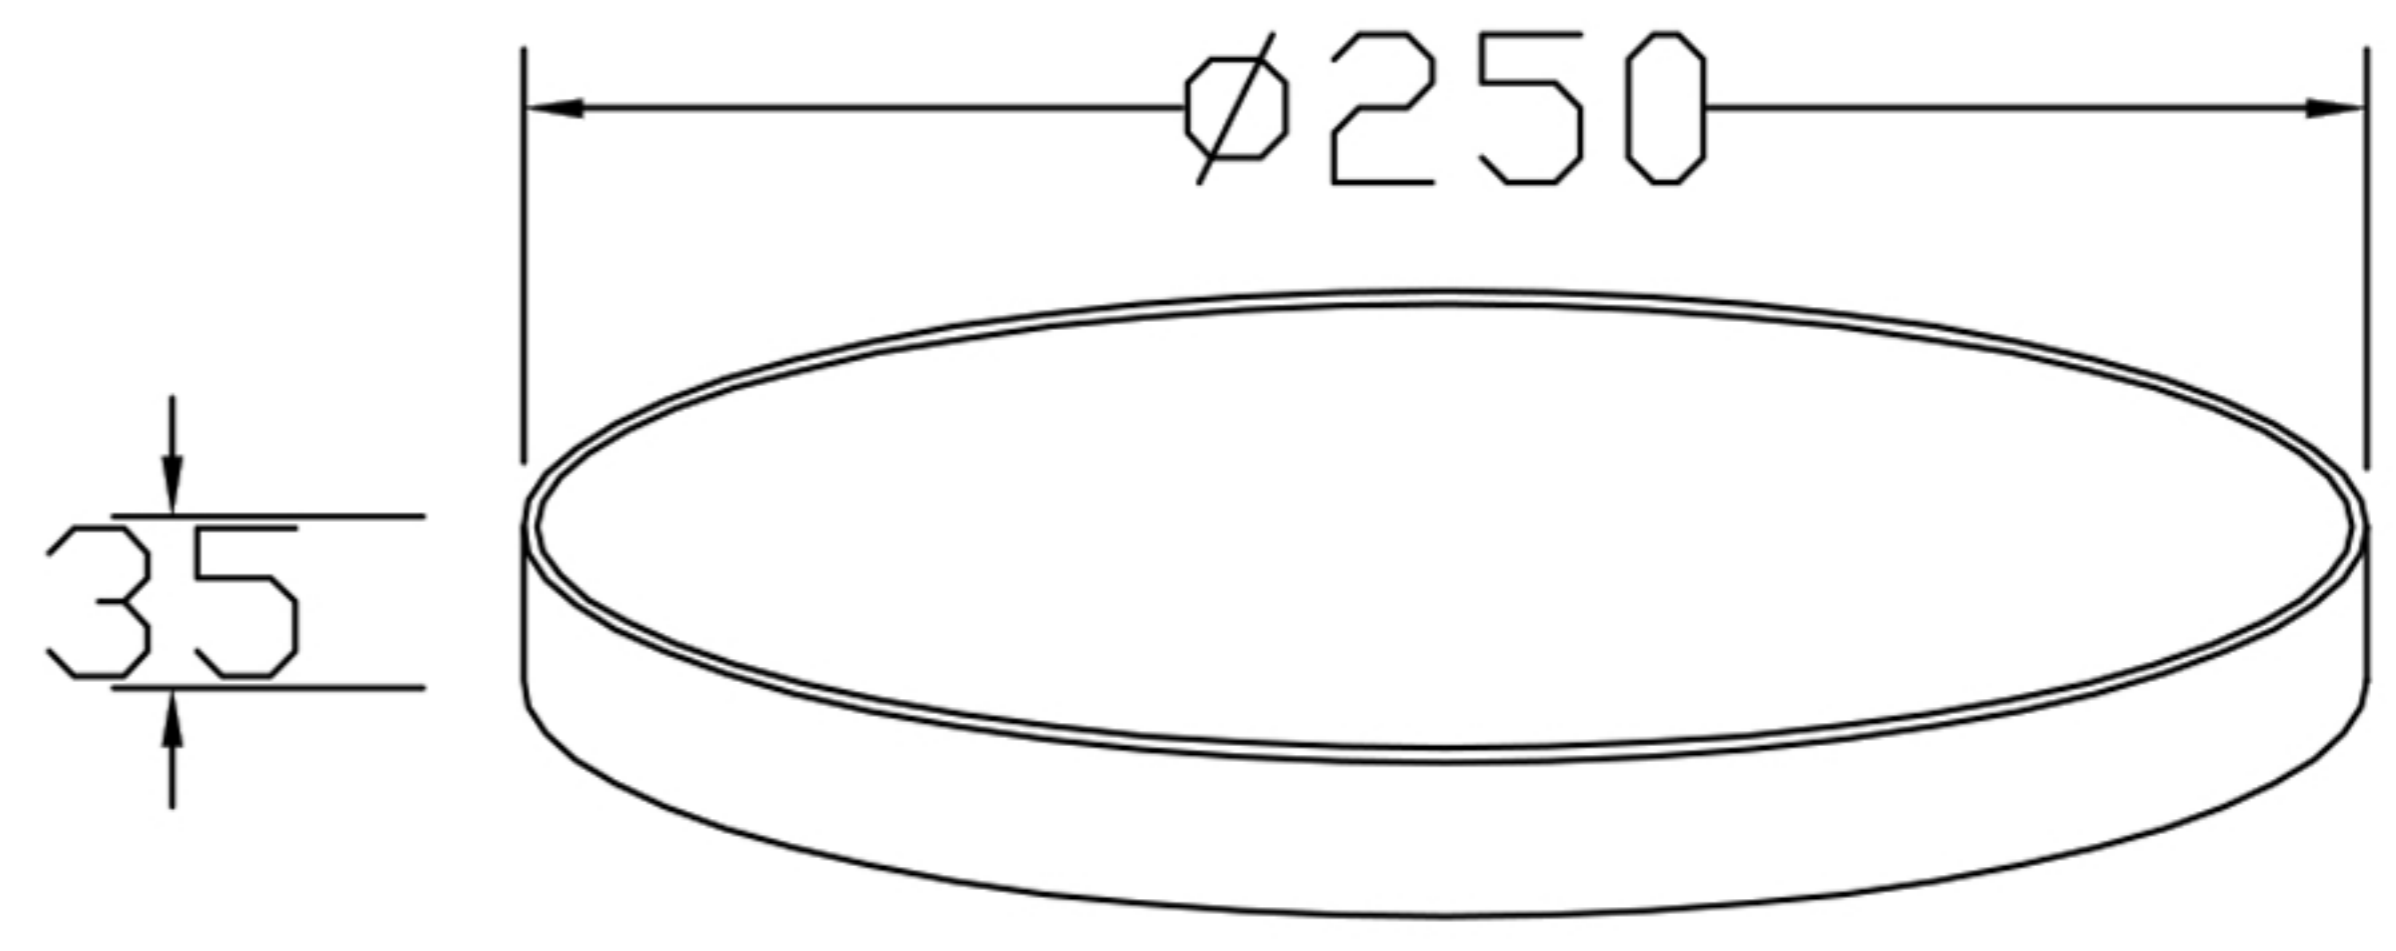

1. AC switch
2. Mount hanging board
3. Junction box
4. Fixed canopy

1. Mount ① to canopy
2. Mount frame
3. E14 Bulb (Not include)
4. AC switch
5. Seat screw
6. Cross board
7. Mounting nut
8. Junction box
9. Screw
10. Hang crystal

Product coding: ABIGAIL SP-PL15 D620 GOLD/AMBER

CEILING PAN SIZE:

A.

B.

FIXTURE SIZE: