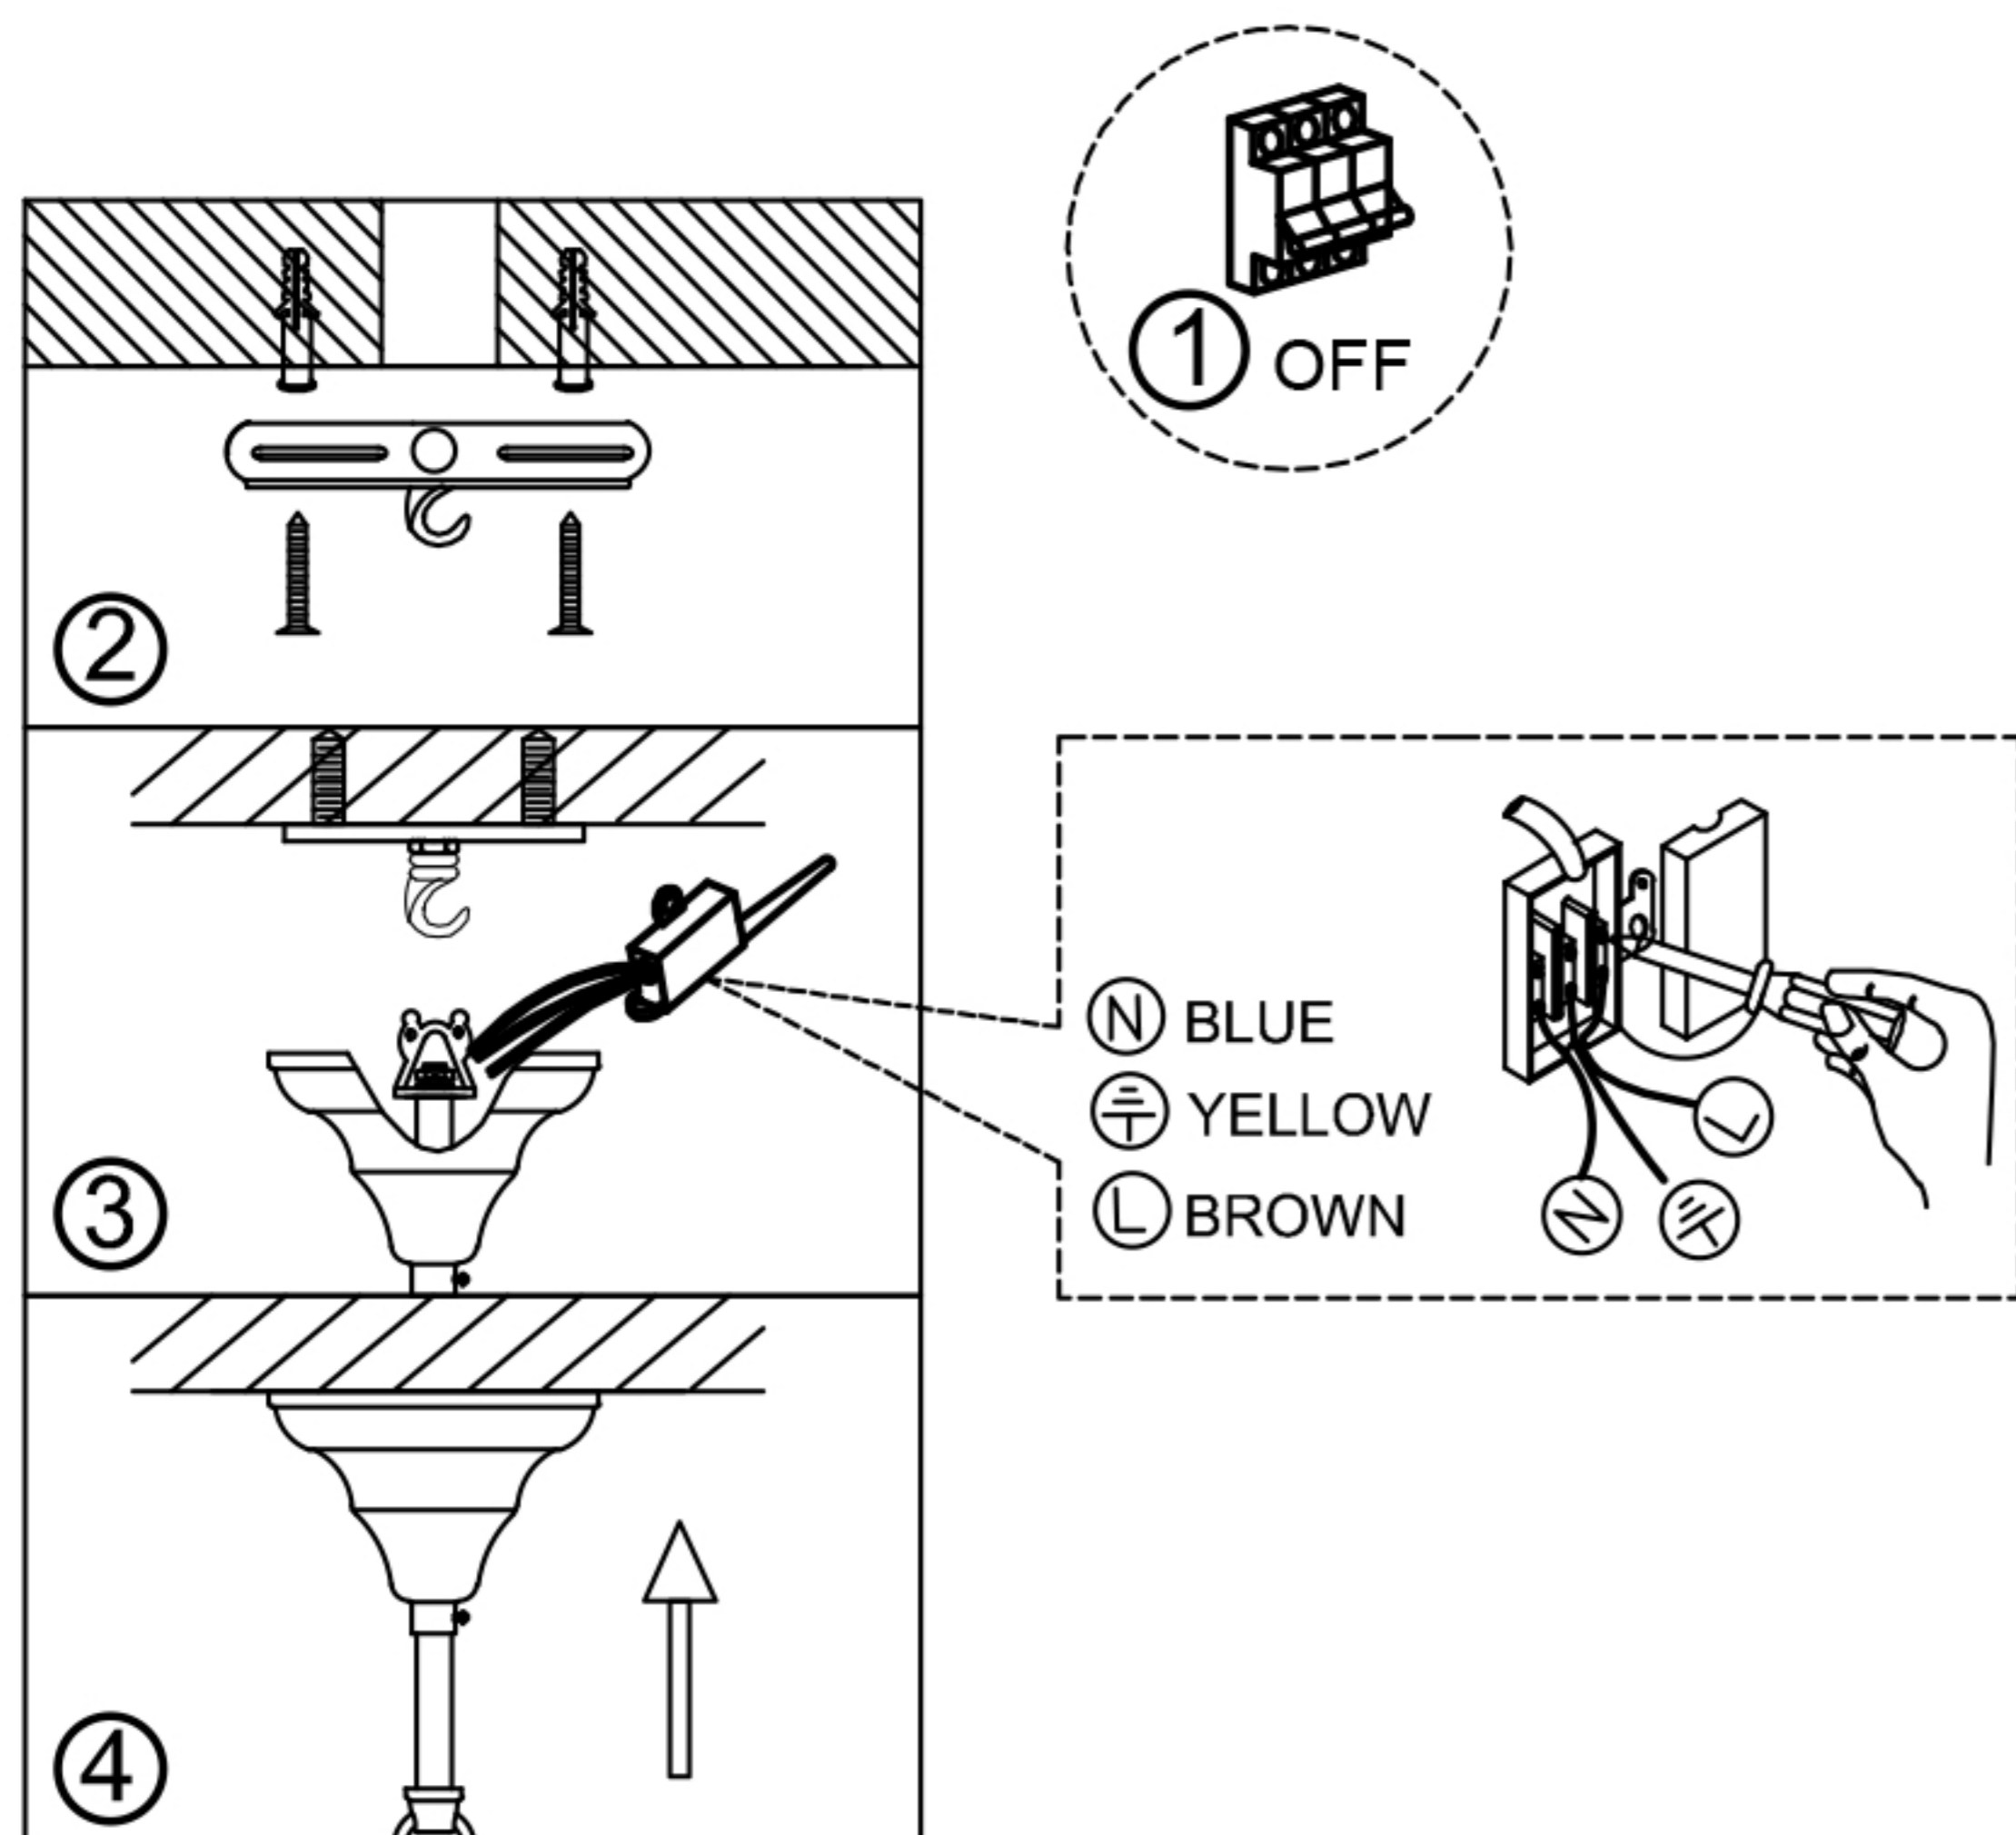

ENGLISH

Specification of installation

- In order to ensure safety use, please notice the following items:
- Read and understand the whole Specification.
- Suitable for the use of 220-240V and 50 ~ 60Hz.
- Please wear gloves as installment and avoid rot on the surface of plating.
- Must be installed on the fixed places and be checked annually.
- Please turn off the lighting source by soft cloth as cleaning prohibited to use of rotted detergent.
- Please connect with the local sales service center when there are any abnormality.

1. AC switch
2. Mount hanging board
3. Junction box
4. Fixed canopy

1. Mount ① to canopy
2. Mount frame
3. E14 Bulb (Not include)
4. AC switch
5. Seat screw
6. Cross board
7. Mounting nut
8. Junction box
9. Screw
10. Hang crystal

Product coding: ABIGAIL SP-PL15 D620 GOLD/AMBER

CEILING PAN SIZE:

A.

B.

FIXTURE SIZE: