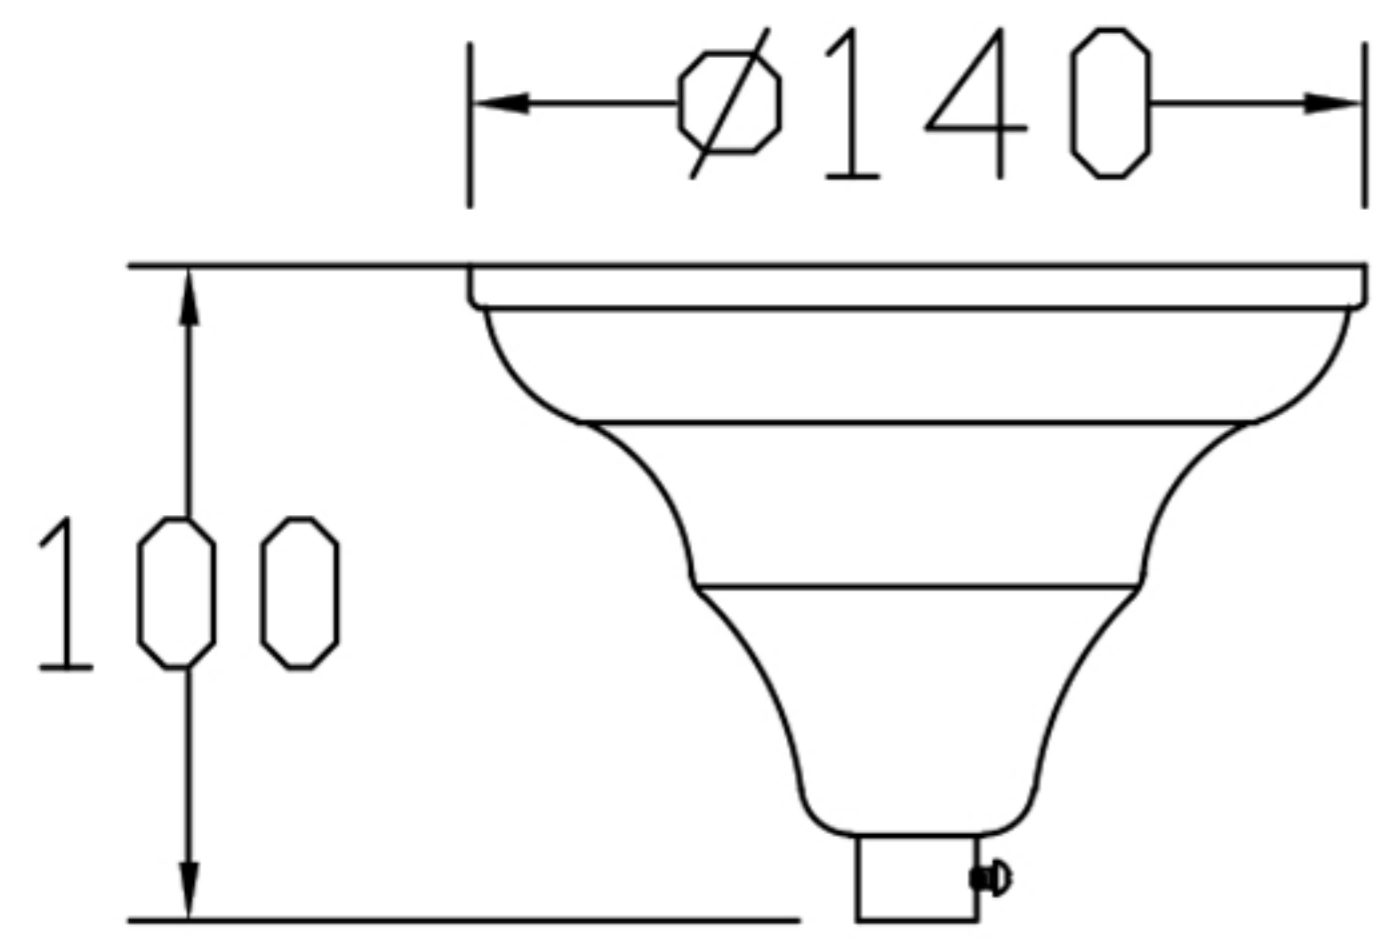

1. AC switch
2. Mount hanging board
3. Junction box
4. Fixed canopy

1. Mount ① to canopy
2. Mount frame
3. E14 Bulb (Not include)
4. AC switch
5. Seat screw
6. Cross board
7. Mounting nut
8. Junction box
9. Screw
10. Hang crystal

Product coding: ABIGAIL SP-PL15 D620 GOLD/AMBER

CEILING PAN SIZE:

A.

B.

FIXTURE SIZE: