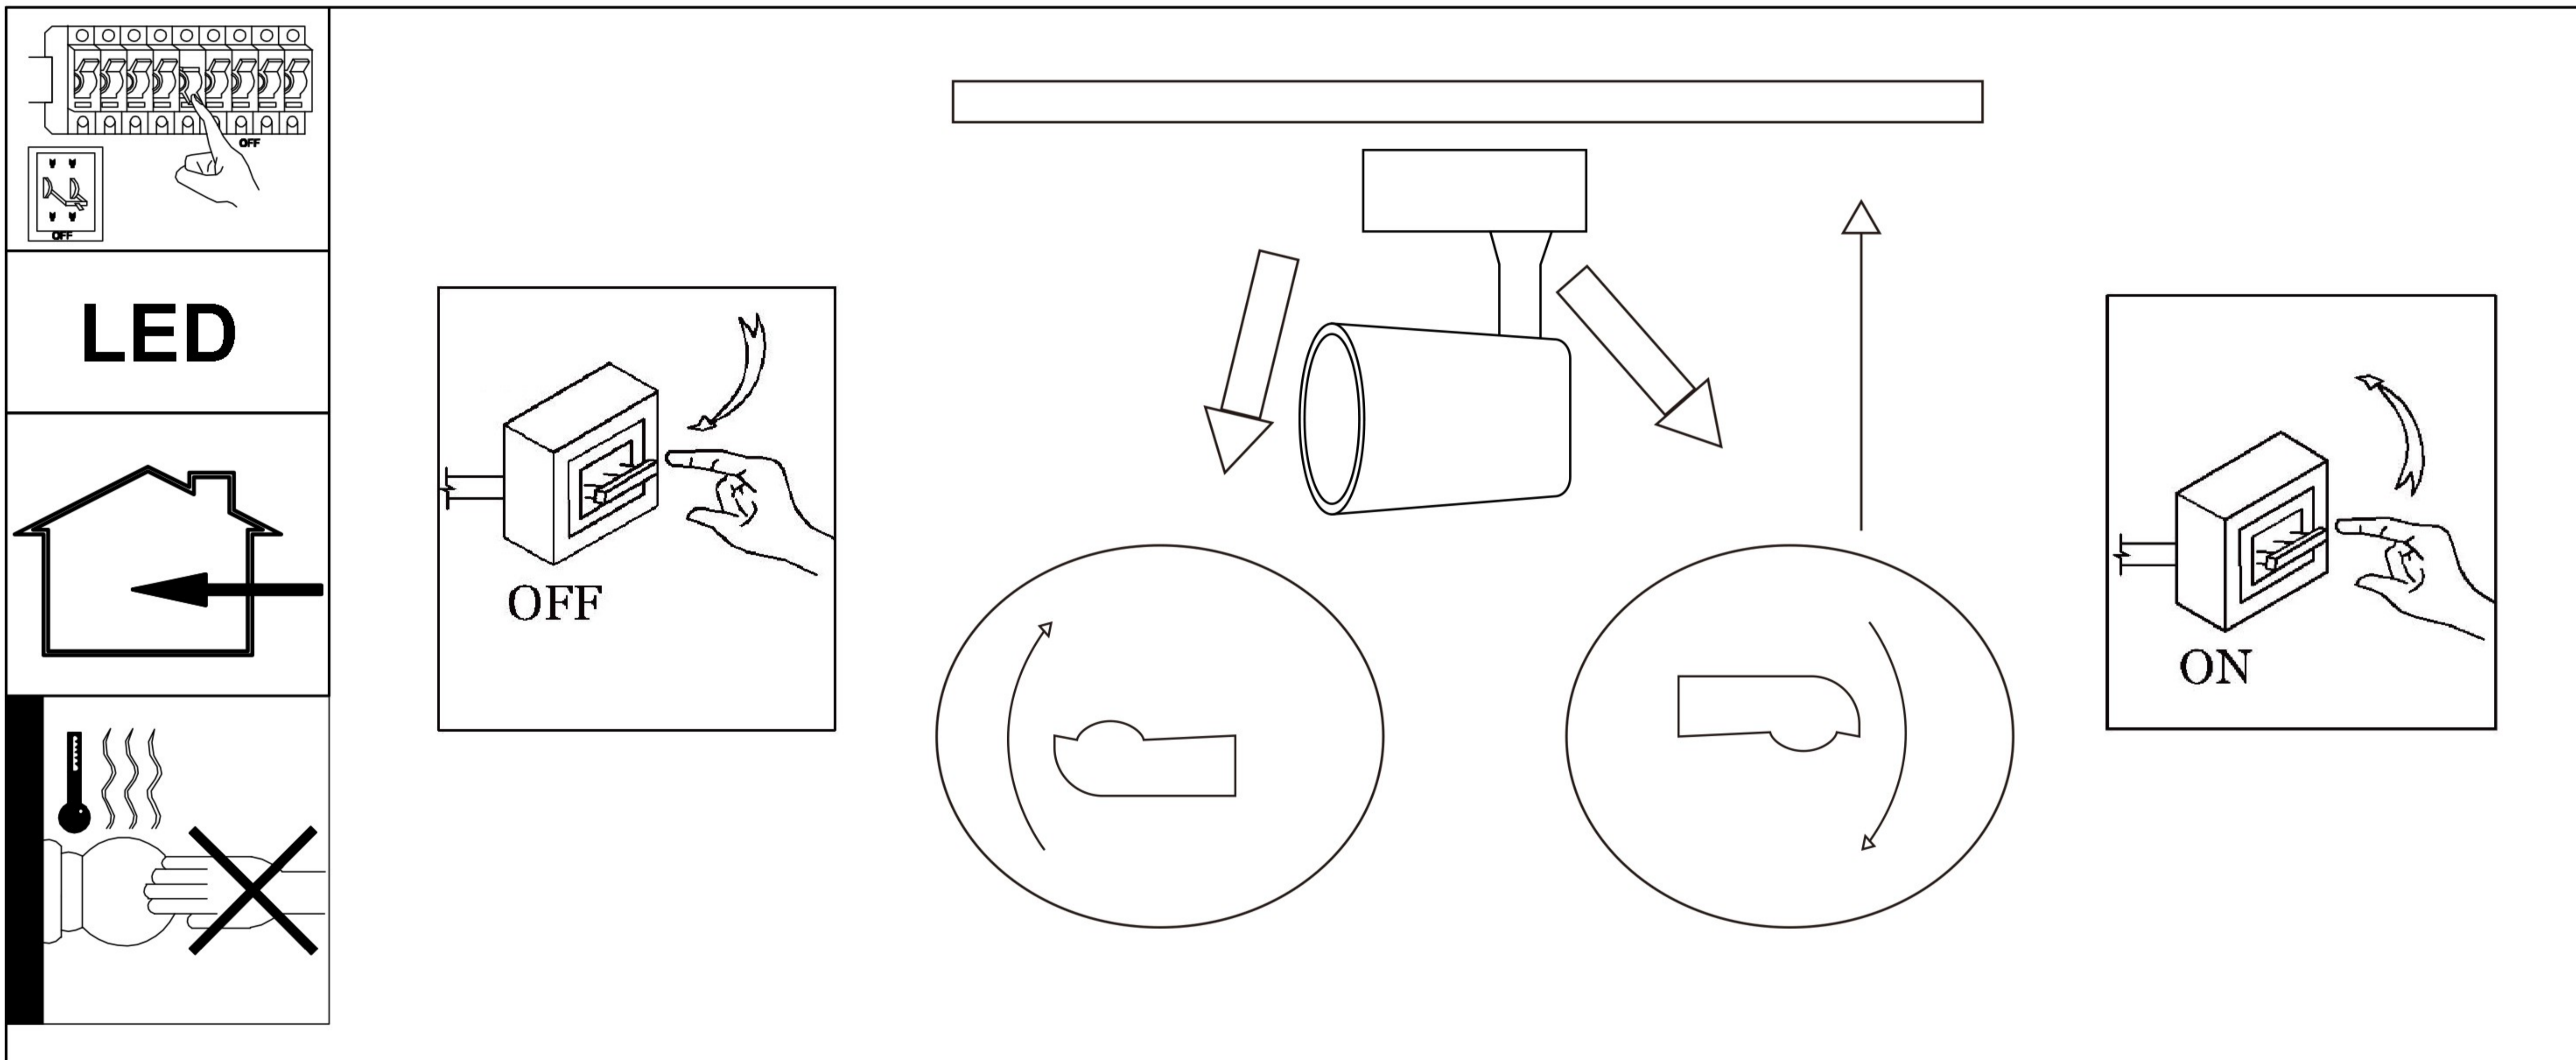

ASSEMBLY INSTRUCTION / ИНСТРУКЦИЯ A1830PL-1WH

Warning:

1. Turn off the main power at the circuit breaker before installing in order to prevent possible shock;
2. Don't exceed the rated voltage 230V;
3. Don't install on haven't finished ceiling and loose wood ceiling;
4. Do not use corrosive liquids to clean fixture such as acid, and alkaline liquids. Please use soft cloth when cleaning.