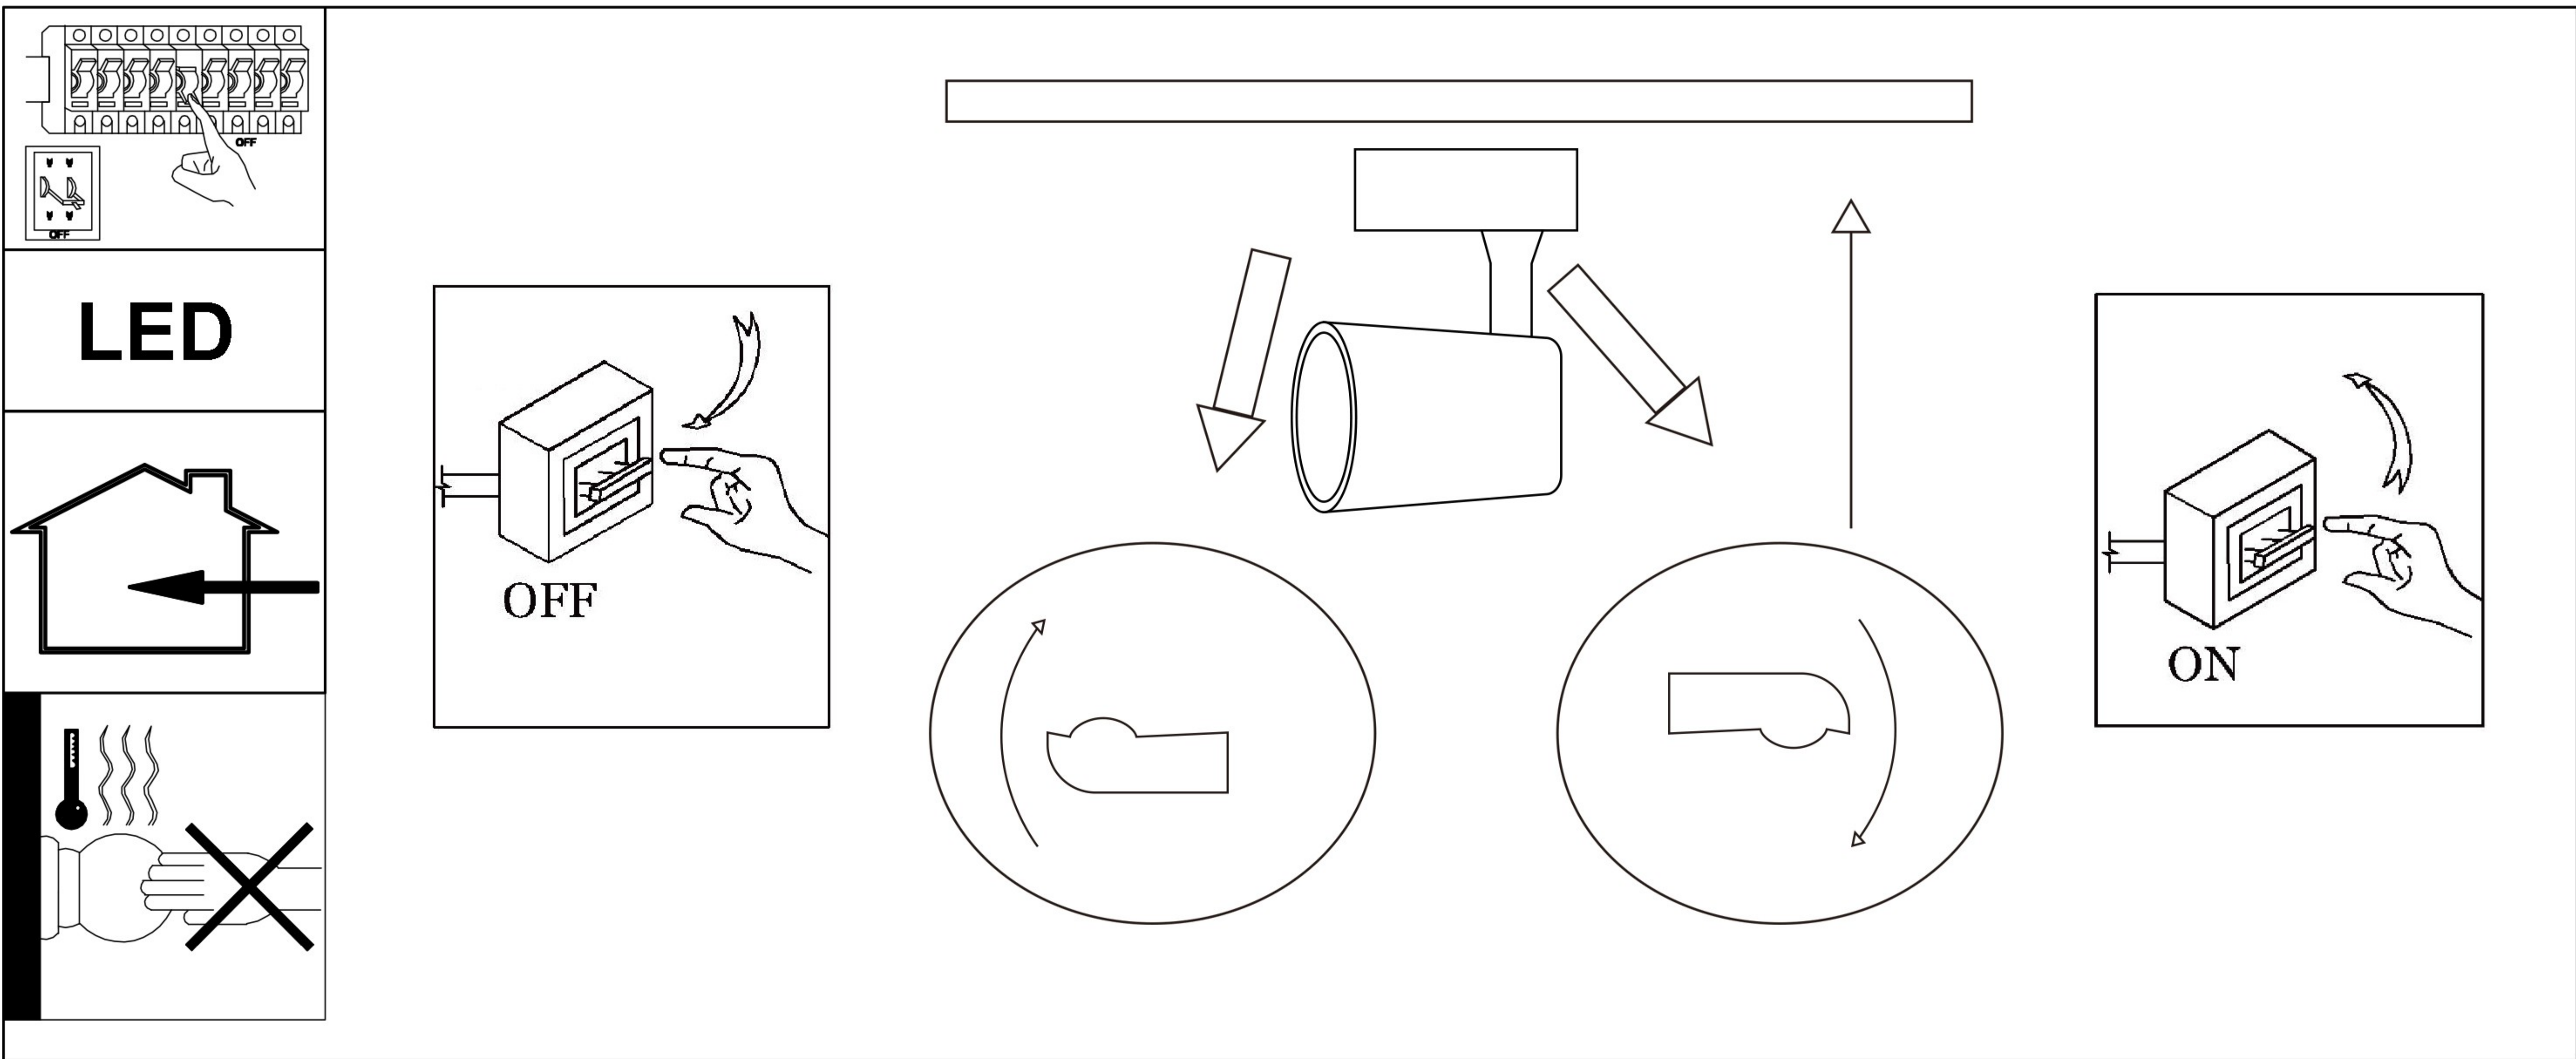

ASSEMBLY INSTRUCTION / ИНСТРУКЦИЯ A1810PL-1BK

Warning:

1. Turn off the main power at the circuit breaker before installing in order to prevent possible shock;
2. Don't exceed the rated voltage 230V;
3. Don't install on haven't finished ceiling and loose wood ceiling;
4. Do not use corrosive liquids to clean fixture such as acid, and alkaline liquids. Please use soft cloth when cleaning.