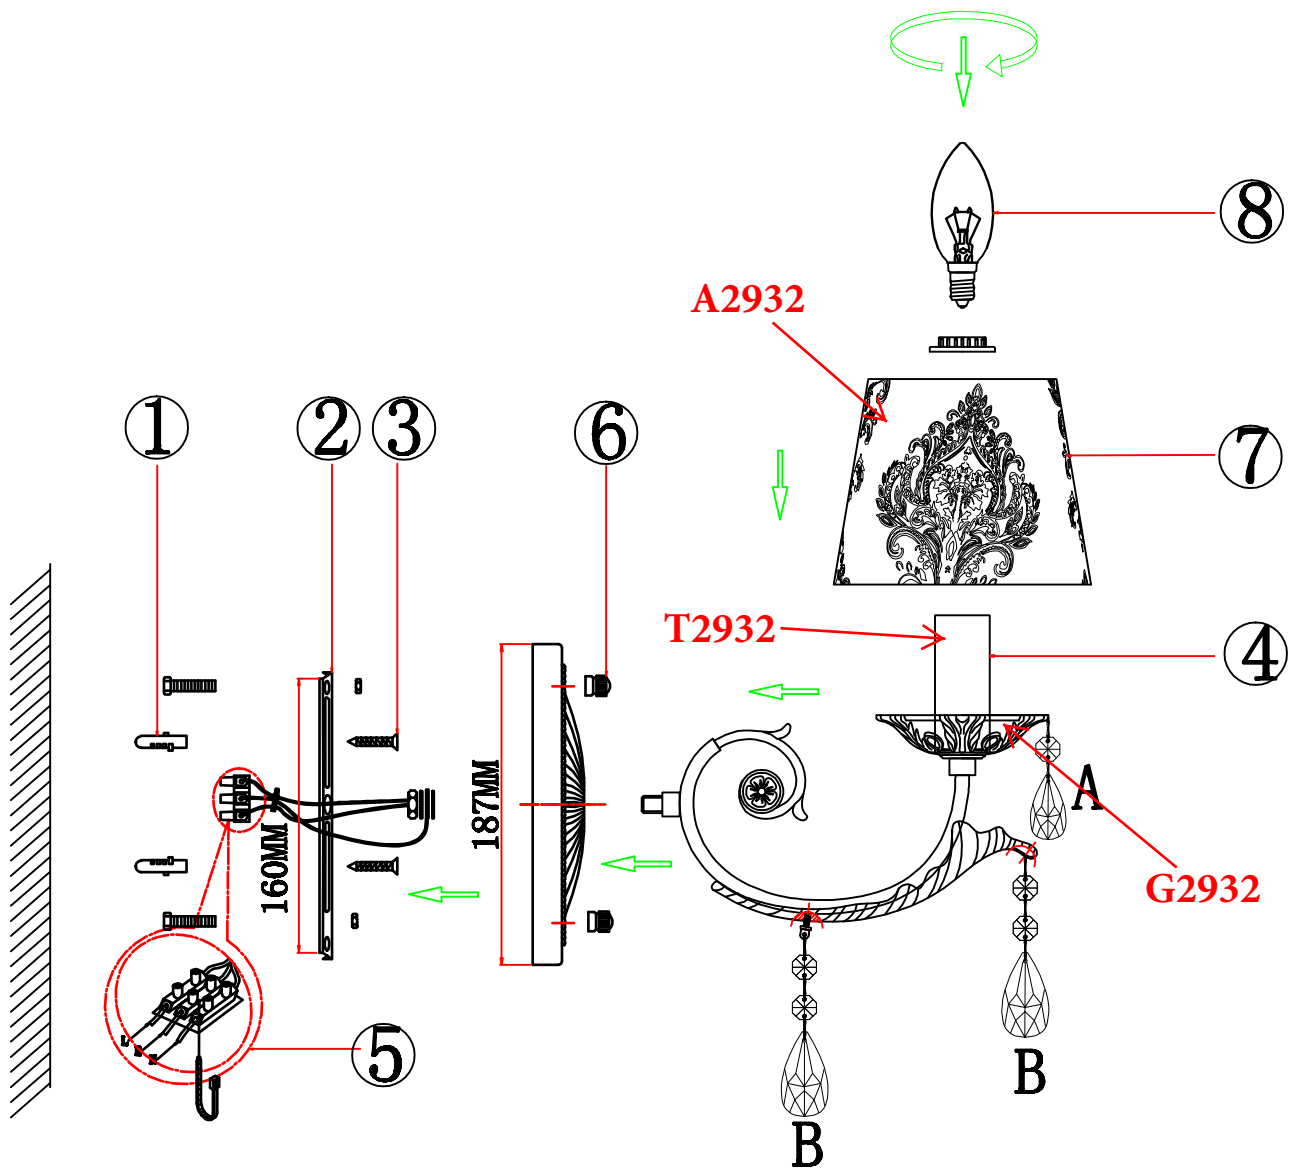

# INSTALLATION INSTRUCTION ODEON LIGHT ART. 2932/1W

A: 4PCS  
B: 2PCS