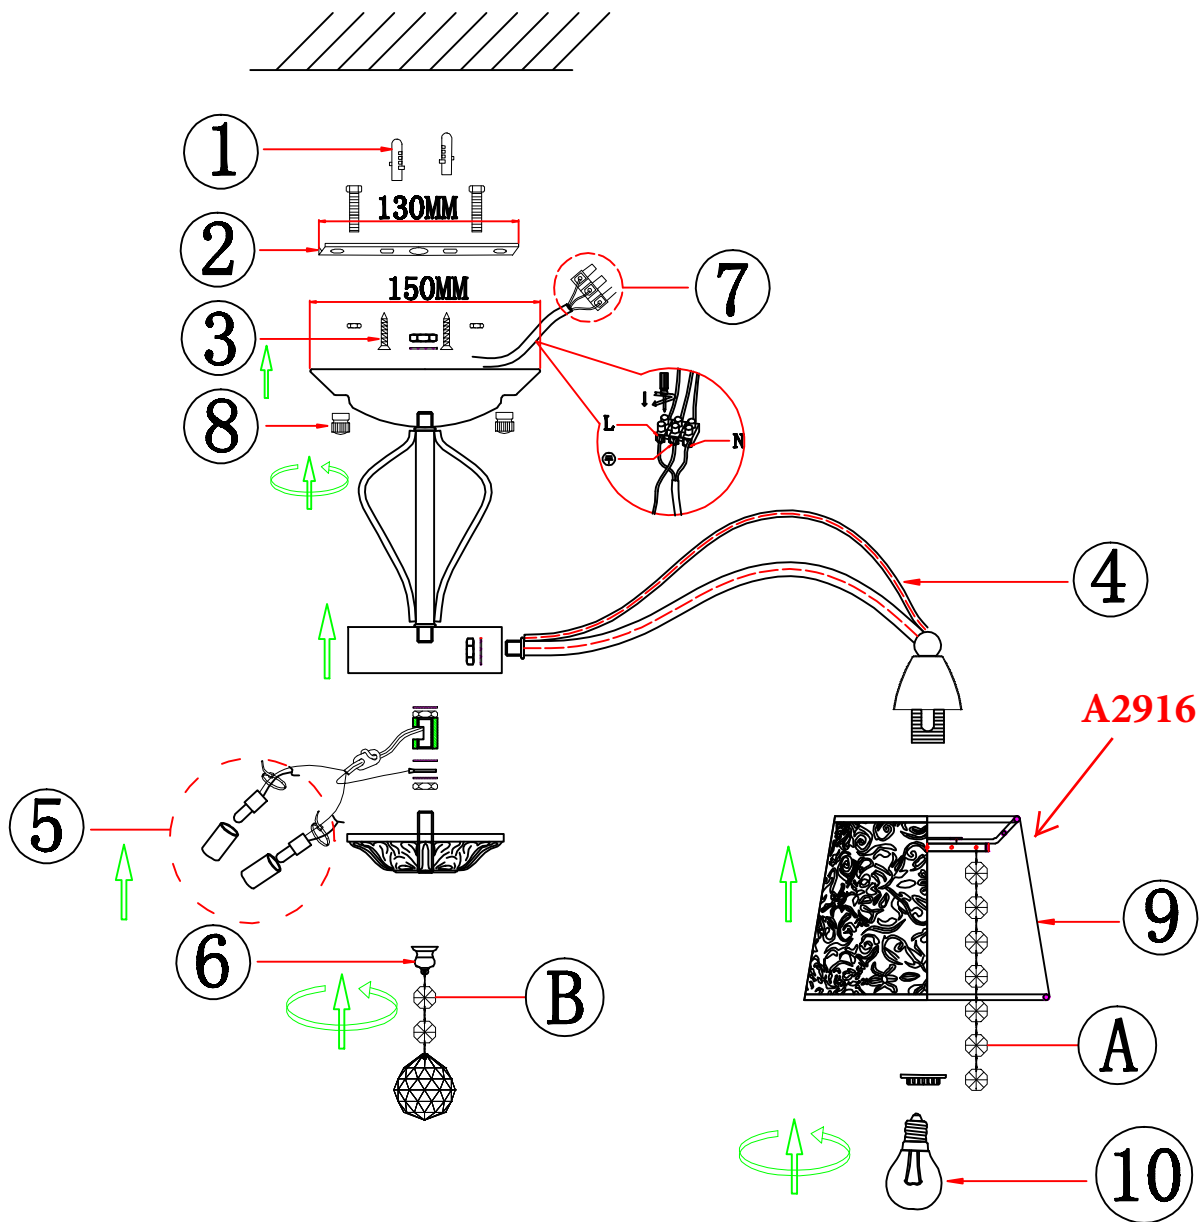

# INSTALLATION INSTRUCTION ODEON LIGHT ART. 2916/8C

A: 80PCS  
B: 1PC