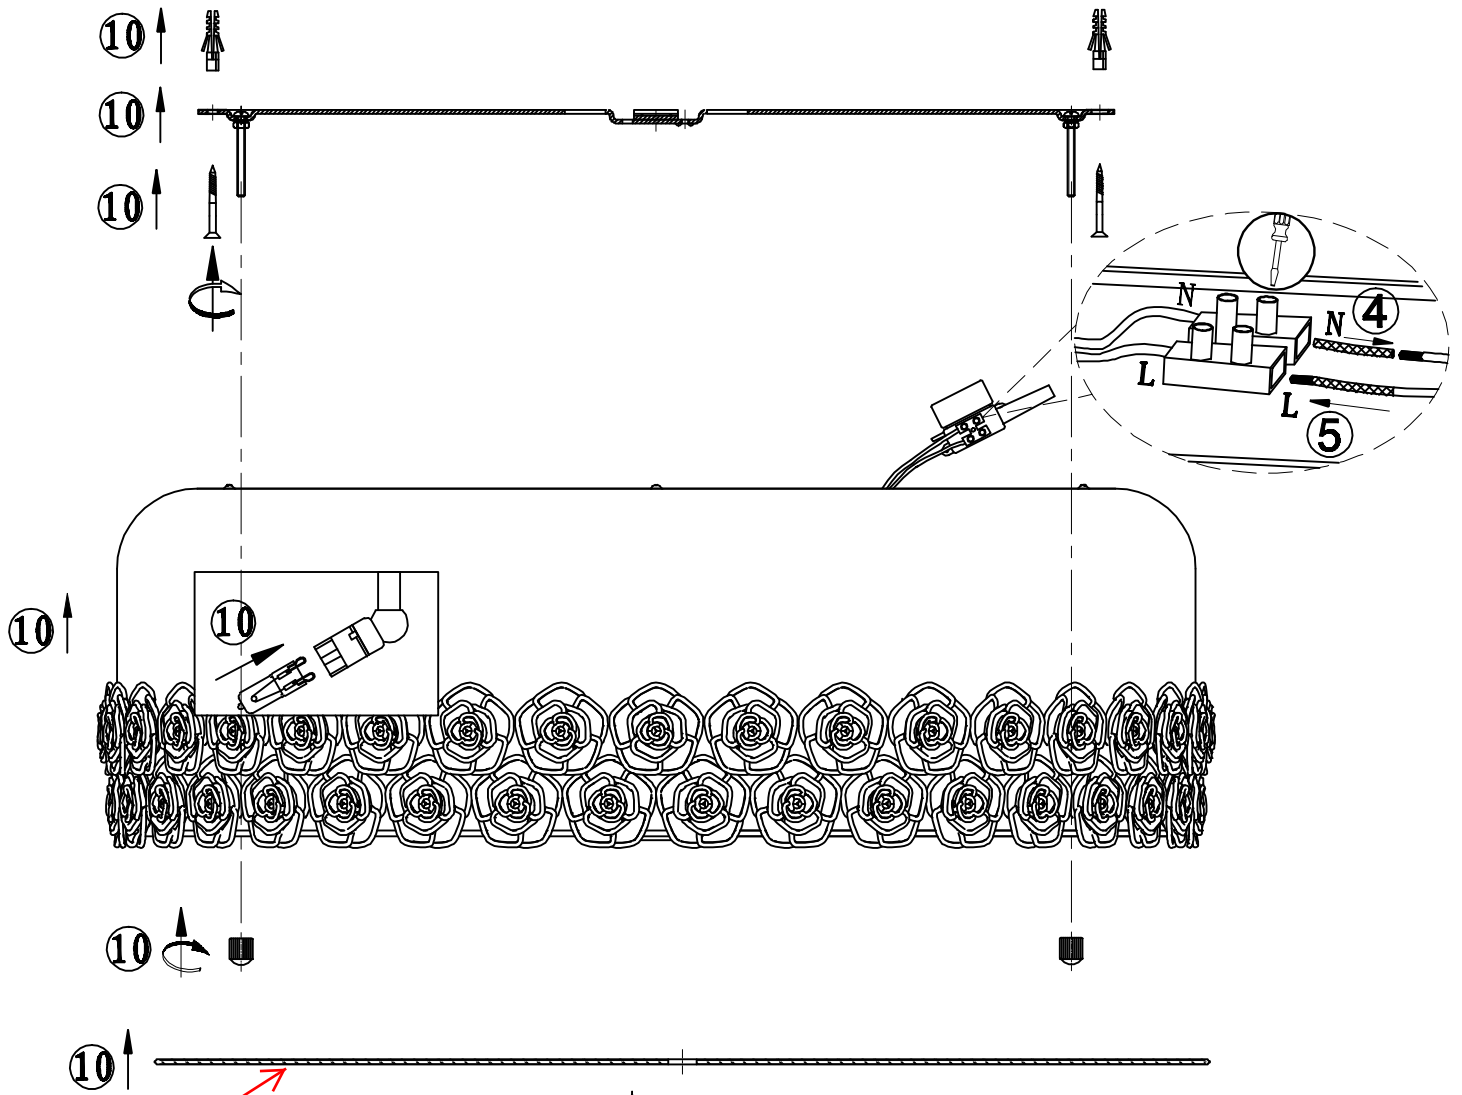

# ODEON LIGHT INSTALLATION INSTRUCTION

Item No.: 2756/9C

G2756b

## FEATURE

- 220-240V~50Hz
  - Lamp Type: G9 9× MAX 42W
- The lamp can be only indoor used  
 If in doubt,consult a qualified electrician  
 or contact your retail outlet. Ensure that  
 you always install the fitting to the  
 relevant regulations.Certain regulations  
 indicate that lighting fittings should be  
 installed by a qualified electrician.