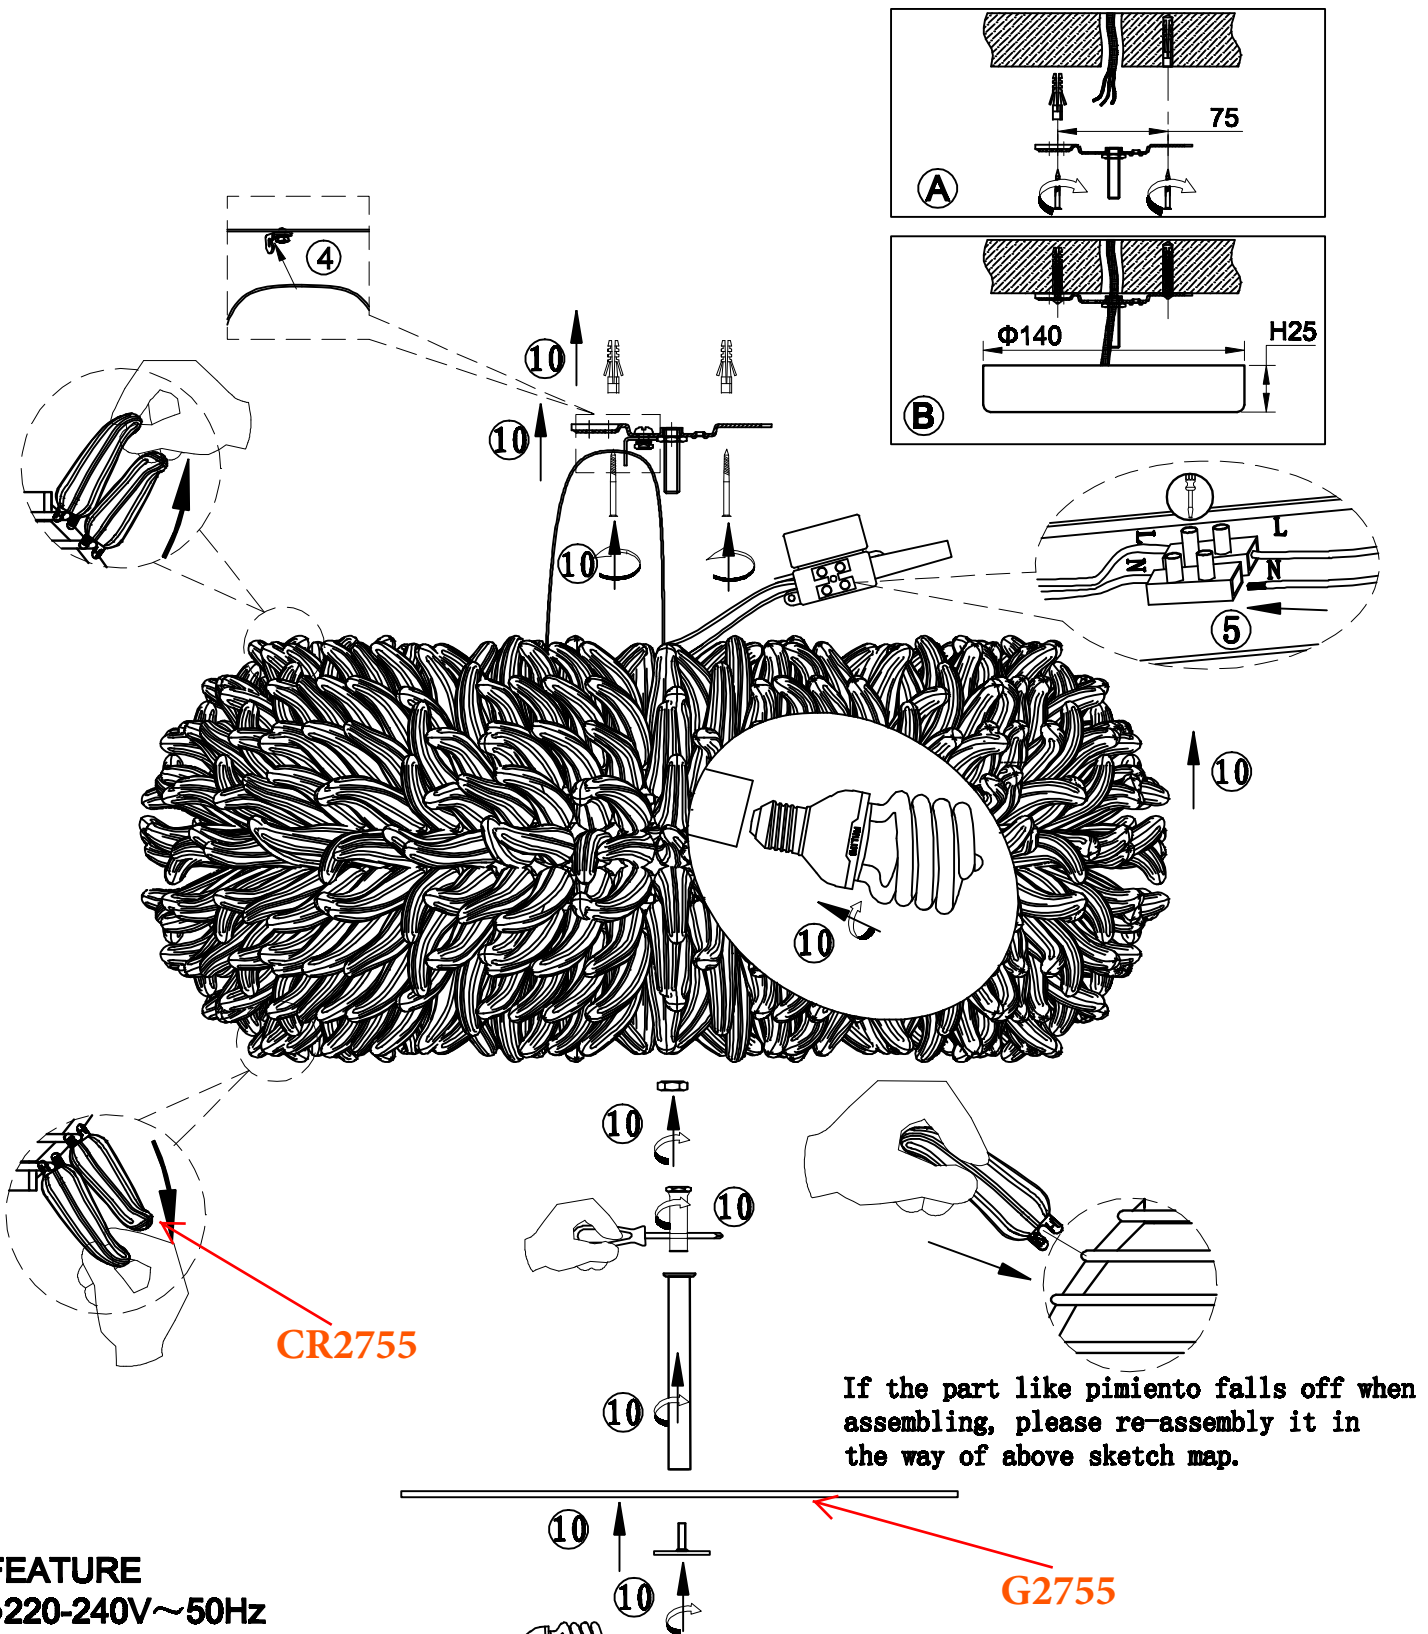

ODEON LIGHT INSTALLATION INSTRUCTION

Item No.: 2755/6C

CR2755

If the part like pimienta falls off when assembling, please re-assembly it in the way of above sketch map.

G2755

FEATURE

- 220-240V~50Hz
- Lamp Type: E27 6× Max 20W