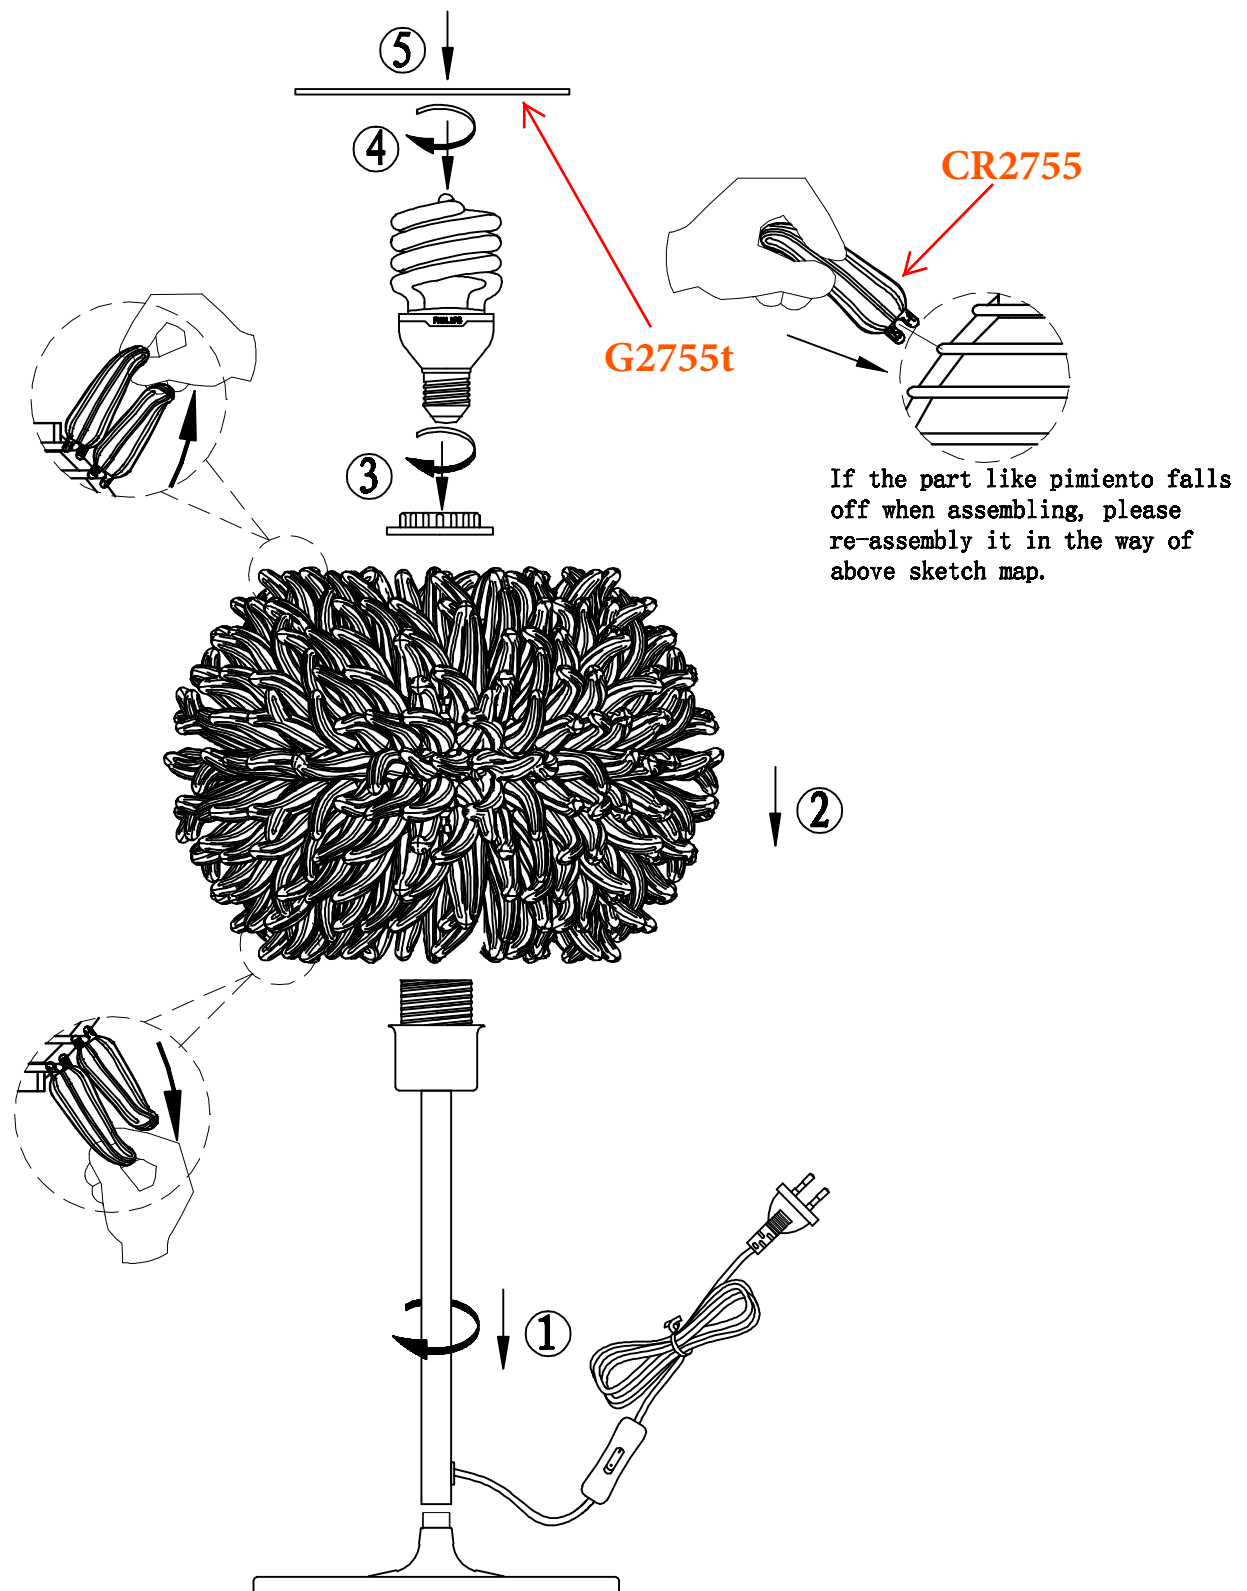

ODEON LIGHT INSTALLATION INSTRUCTION

Item No.: 2755/1T

FEATURE

●220-240V~50Hz

●Lamp Type: E27 1× MAX 20W 

The lamp can be only indoor used

If the soft cable or wire of the lamp broken
it should be revised by the factory or its service
agent, whatever a professional to avoid danger.