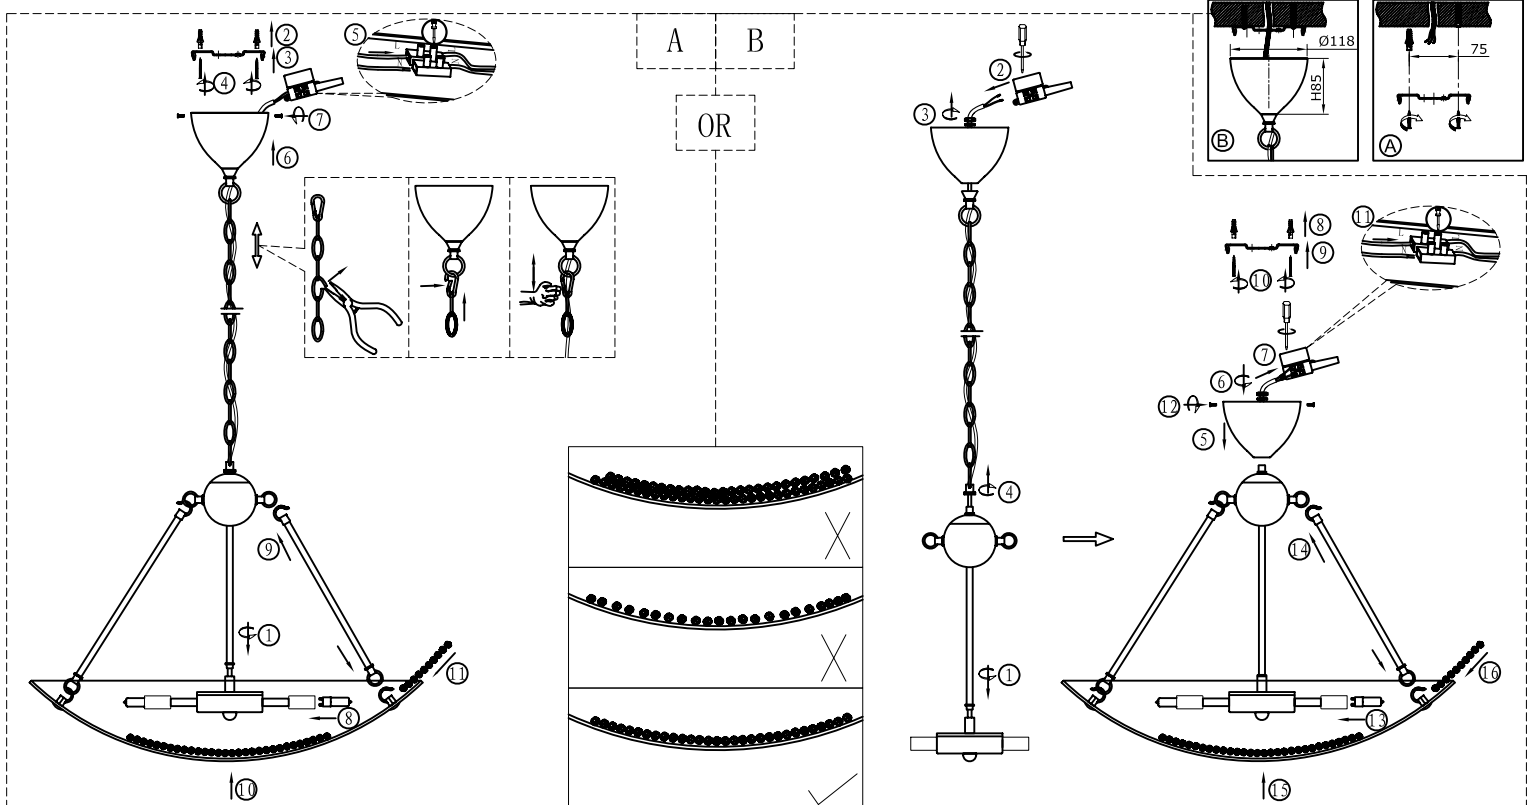

# ODEON LIGHT INSTALLATION INSTRUCTION

Item No.: 2610/6

## FEATURE

- 220V~60Hz
- Lamp Type:G9 6×MAX 42W

The lamp can be only indoor used

If in doubt,consult a qualified electrician or contact your retail outlet.

Ensure that you always install the fitting to the relevant regulations.