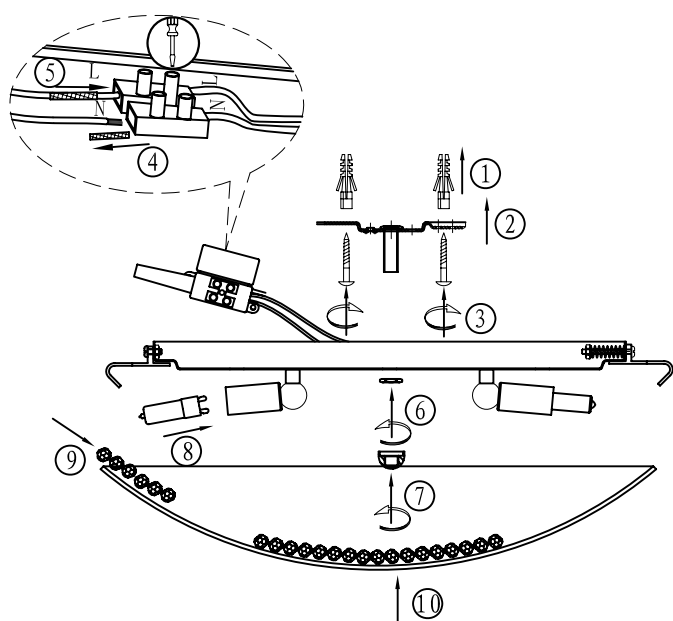

# ODEON LIGHT INSTALLATION INSTRUCTION

Item No.: 2610/4C

## FEATURE

- 220V~60Hz

- Lamp Type:G9 4×MAX 42W

The lamp can be only indoor used

If in doubt,consult a qualified electrician or contact your retail outlet.

Ensure that you always install the fitting to the relevant regulations.