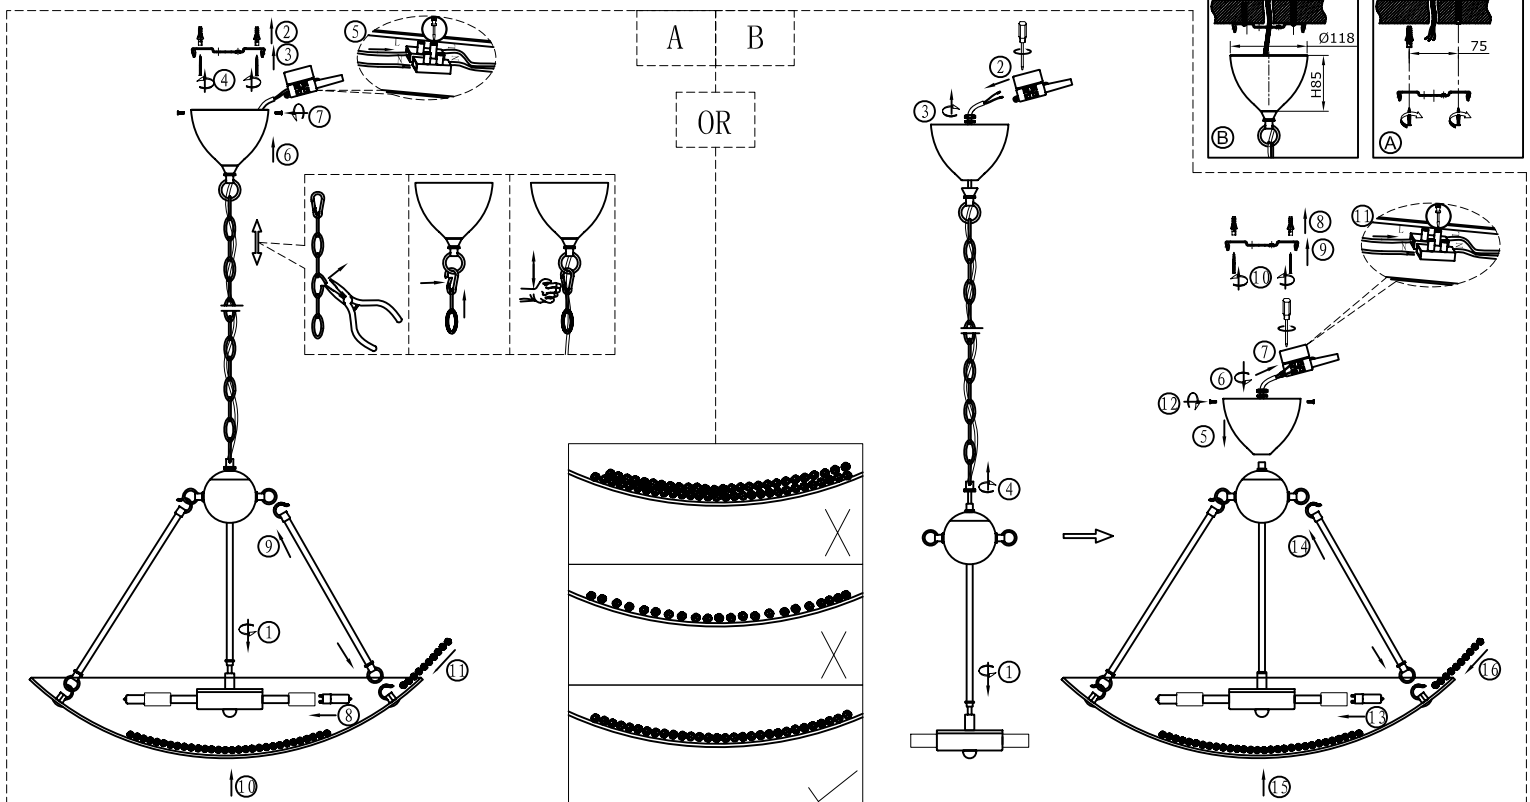

# ODEON LIGHT INSTALLATION INSTRUCTION

Item No. : 2609/6

## FEATURE

- 220V~60Hz
- Lamp Type:G9 6×MAX 42W

The lamp can be only indoor used

If in doubt,consult a qualified electrician or contact your retail outlet.

Ensure that you always install the fitting to the relevant regulations.