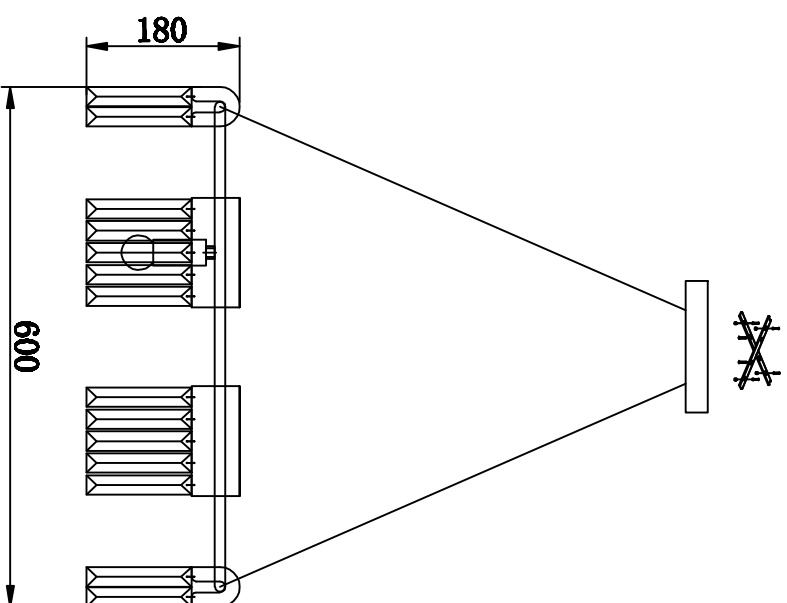

MODEL: 4208/C

Safety precautions:

1. The power do not exceed the prescribed range (rated voltage AC220-240V 50Hz).
2. Please cut off the power supply while replacing the light source and other maintenance operation.
3. The plate fixed on the ceiling must be able to withstand the weight more than 3 times of the object.
4. After installation is complete, check the glass right or not? If it is damaged, it should be replaced immediately.