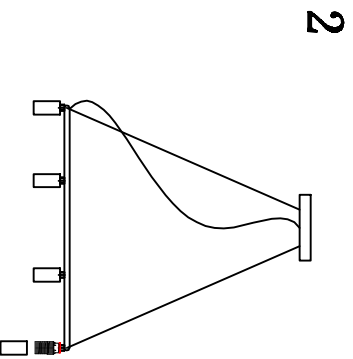

MODEL: 4208/C

Safety precautions:

1. The power do not exceed the prescribed range (rated voltage AC220-240V 50Hz).
2. Please cut off the power supply while replacing the light source and other maintenance operation.
3. The plate fixed on the ceiling must be able to withstand the weight more than 3 times of the object.
4. After installation is complete, check the glass right or not? If it is damaged, it should be replaced immediately.