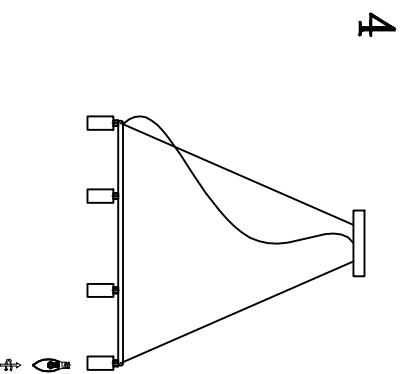

MODEL: 4208/C

Safety precautions:

1. The power do not exceed the prescribed range (rated voltage AC220-240V 50Hz).
2. Please cut off the power supply while replacing the light source and other maintenance operation.
3. The plate fixed on the ceiling must be able to withstand the weight more than 3 times of the object.
4. After installation is complete, check the glass right or not? If it is damaged, it should be replaced immediately.