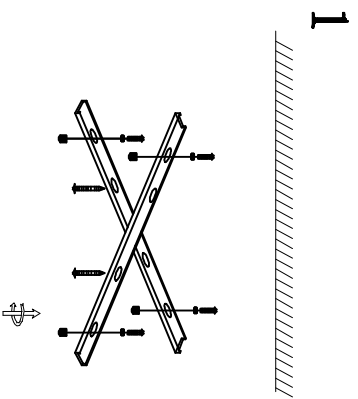

MODEL: 4208/C

Safety precautions:

1. The power do not exceed the prescribed range (rated voltage AC220-240V 50Hz).
2. Please cut off the power supply while replacing the light source and other maintenance operation.
3. The plate fixed on the ceiling must be able to withstand the weight more than 3 times of the object.
4. After installation is complete, check the glass right or not? If it is damaged, it should be replaced immediately.