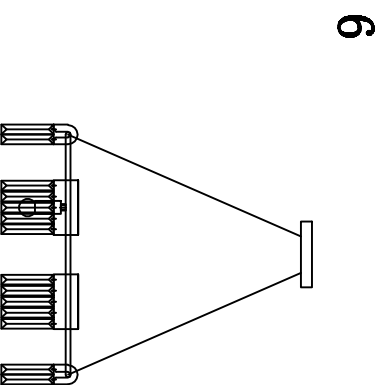

MODEL: 4208/C

Safety precautions:

1. The power do not exceed the prescribed range (rated voltage AC220-240V 50Hz).
2. Please cut off the power supply while replacing the light source and other maintenance operation.
3. The plate fixed on the ceiling must be able to withstand the weight more than 3 times of the object.
4. After installation is complete, check the glass right or not? If it is damaged, it should be replaced immediately.