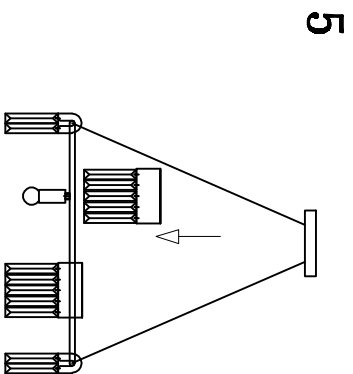

MODEL: 4208/C

Safety precautions:

1. The power do not exceed the prescribed range (rated voltage AC220-240V 50Hz).
2. Please cut off the power supply while replacing the light source and other maintenance operation.
3. The plate fixed on the ceiling must be able to withstand the weight more than 3 times of the object.
4. After installation is complete, check the glass right or not? If it is damaged, it should be replaced immediately.