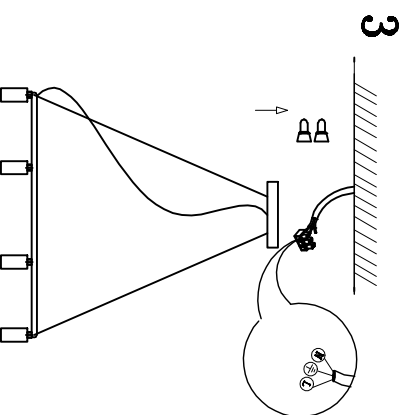

MODEL: 4208/C

Safety precautions:

1. The power do not exceed the prescribed range (rated voltage AC220-240V 50Hz).
2. Please cut off the power supply while replacing the light source and other maintenance operation.
3. The plate fixed on the ceiling must be able to withstand the weight more than 3 times of the object.
4. After installation is complete, check the glass right or not? If it is damaged, it should be replaced immediately.