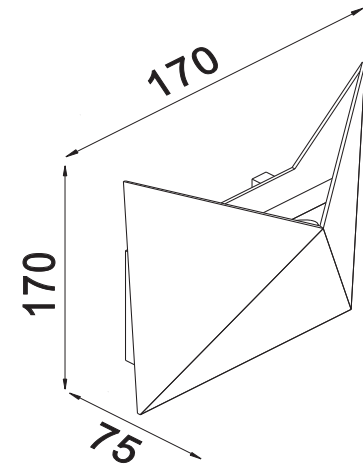

Instruction

O802WL-L7B

Gross Weight: 0,7 kg

Net Weight: 0,6 kg

Volume: 0,002916 m3

Weight and Volume Margin of Error: ±10%

Color: Black

Material: Metal

MAX 9W
670 Lumen

Model: O802WL-L7B

Collection: Outdoor

Series: Beekman

Wall Lamps