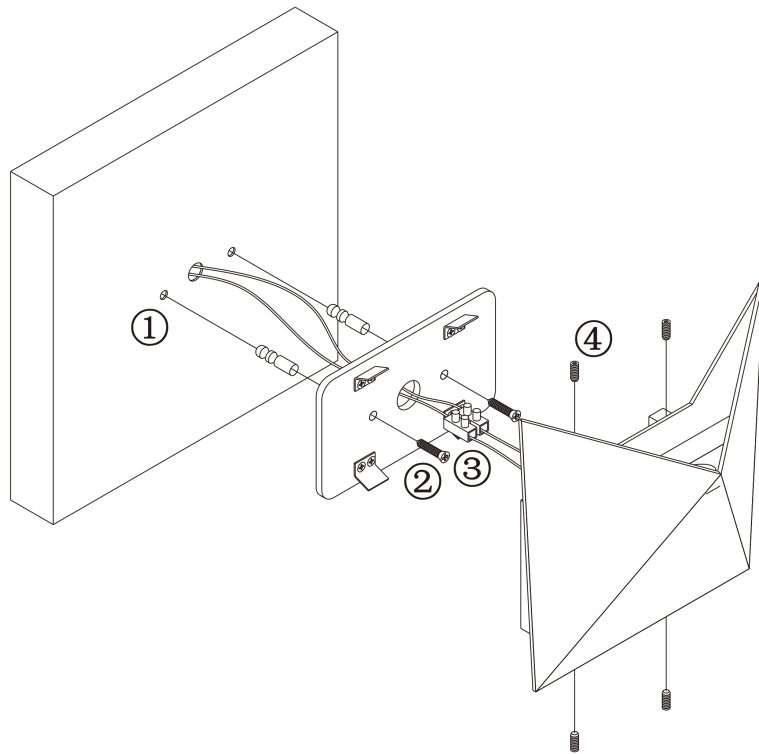

Instruction

O802WL-L7B

Gross Weight: 0,7 kg

Net Weight: 0,6 kg

Volume: 0,002916 m3

Weight and Volume Margin of Error: ±10%

Color: Black

Material: Metal

MAX 9W
670 Lumen

Model: O802WL-L7B

Collection: Outdoor

Series: Beekman

Wall Lamps