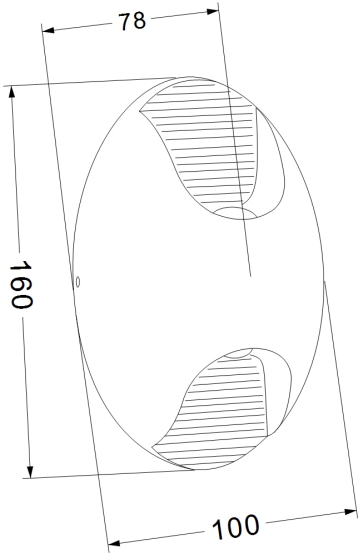

Instruction

Collection: OUTDOOR
Series: TIMES SQUARE
Model: O594WL-L6W
Wall

max 6W
380 LM

MAYTONI
DECORATIVE LIGHTING

www.maytoni.de