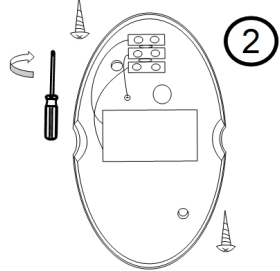

Instruction

Collection: OUTDOOR
Series: TIMES SQUARE
Model: O594WL-L6W
Wall

max 6W
380 LM

MAYTONI
DECORATIVE LIGHTING

www.maytoni.de