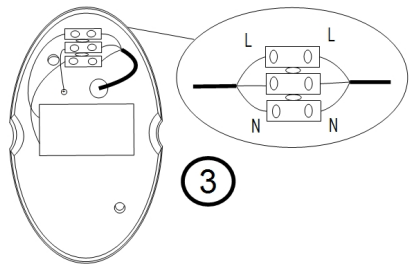

Instruction

Collection: OUTDOOR
Series: TIMES SQUARE
Model: O594WL-L6W
Wall

max 6W
380 LM

MAYTONI
DECORATIVE LIGHTING

www.maytoni.de