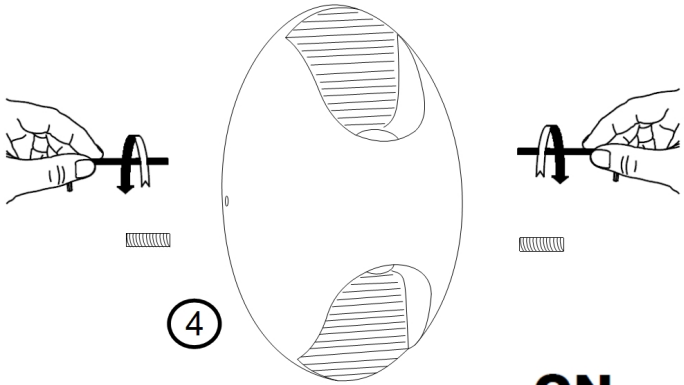

Instruction

Collection: OUTDOOR
Series: TIMES SQUARE
Model: O594WL-L6W
Wall

max 6W
380 LM

MAYTONI
DECORATIVE LIGHTING

www.maytoni.de