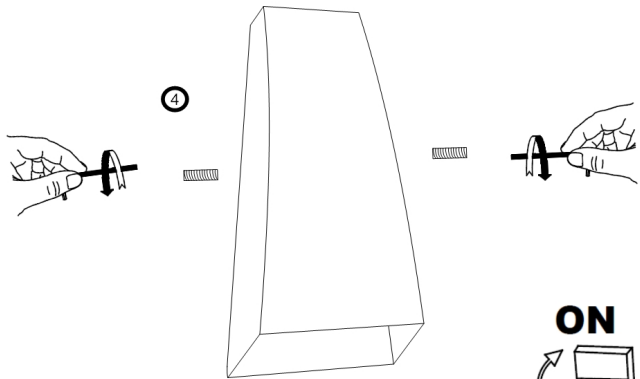

# Instruction

Collection: OUTDOOR  
Series: TIMES SQUARE  
Model: O582WL-L6B  
Wall

max 6W  
360 LM

**MAYTONI**  
DECORATIVE LIGHTING

[www.maytoni.de](http://www.maytoni.de)