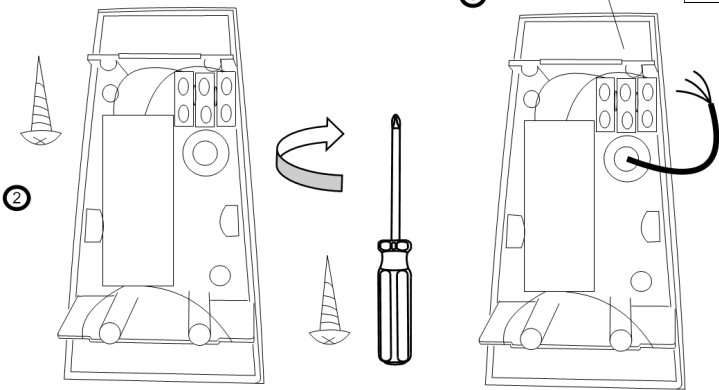

# Instruction

Collection: OUTDOOR  
Series: TIMES SQUARE  
Model: O582WL-L6B  
Wall

max 6W  
360 LM

**MAYTONI**  
DECORATIVE LIGHTING

[www.maytoni.de](http://www.maytoni.de)