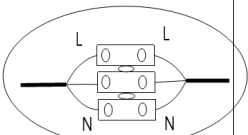

# Instruction

Collection: OUTDOOR  
Series: TIMES SQUARE  
Model: O582WL-L6B  
Wall

max 6W  
360 LM

**MAYTONI**  
DECORATIVE LIGHTING

[www.maytoni.de](http://www.maytoni.de)