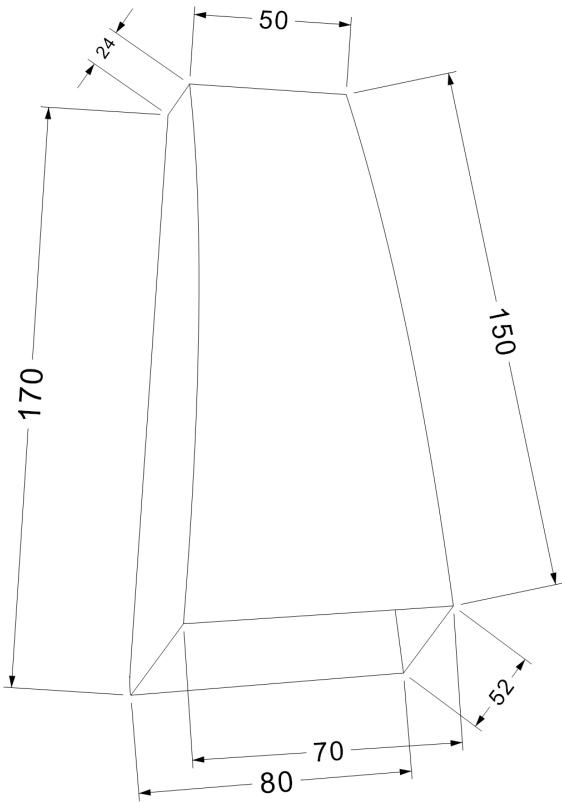

# Instruction

Collection: OUTDOOR  
Series: TIMES SQUARE  
Model: O582WL-L6B  
Wall

max 6W  
360 LM

**MAYTONI**  
DECORATIVE LIGHTING

[www.maytoni.de](http://www.maytoni.de)