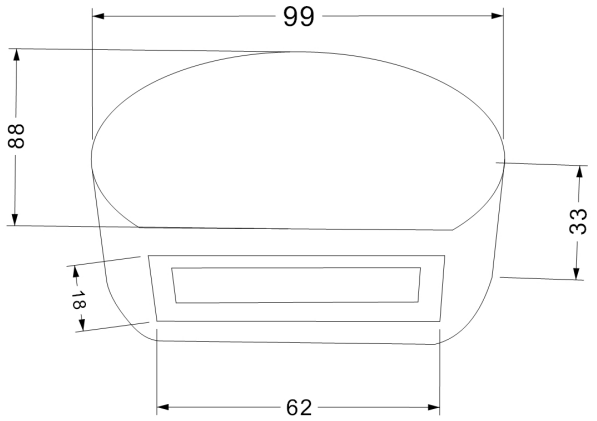

Instruction

Collection: OUTDOOR
Series: MADISON AVENUE
Model: O579WL-L6B
Wall

max 3W
200 LM

MAYTONI
DECORATIVE LIGHTING

www.maytoni.de