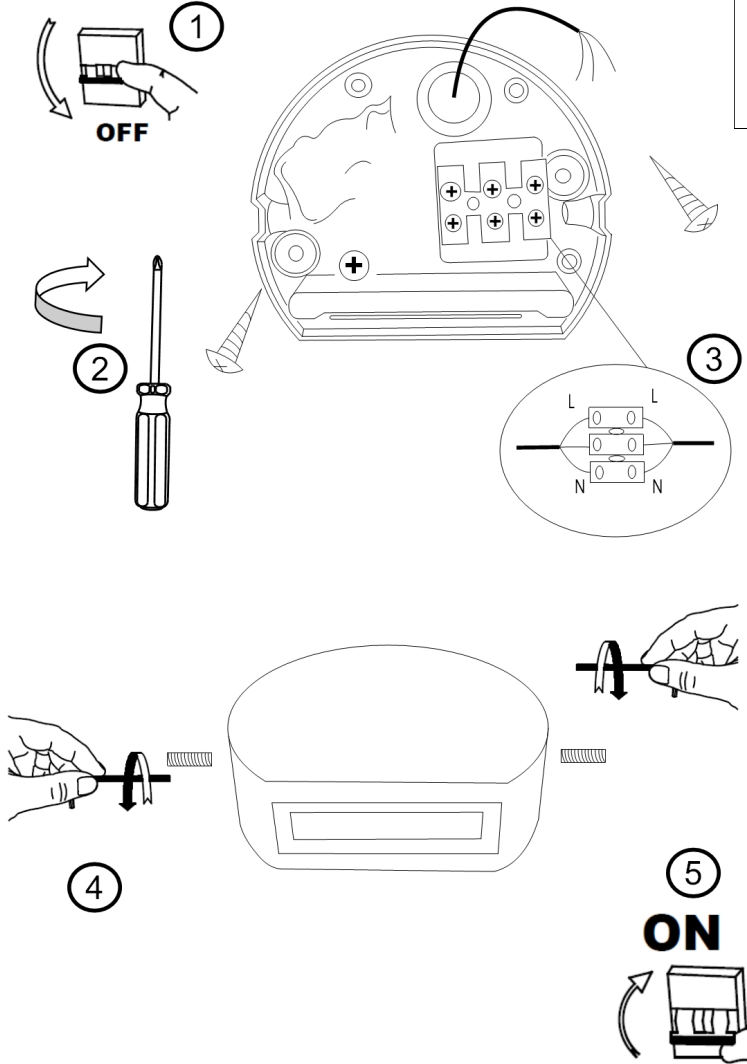

Instruction

Collection: OUTDOOR
Series: MADISON AVENUE
Model: O579WL-L6B
Wall

max 3W
200 LM

MAYTONI
DECORATIVE LIGHTING

www.maytoni.de