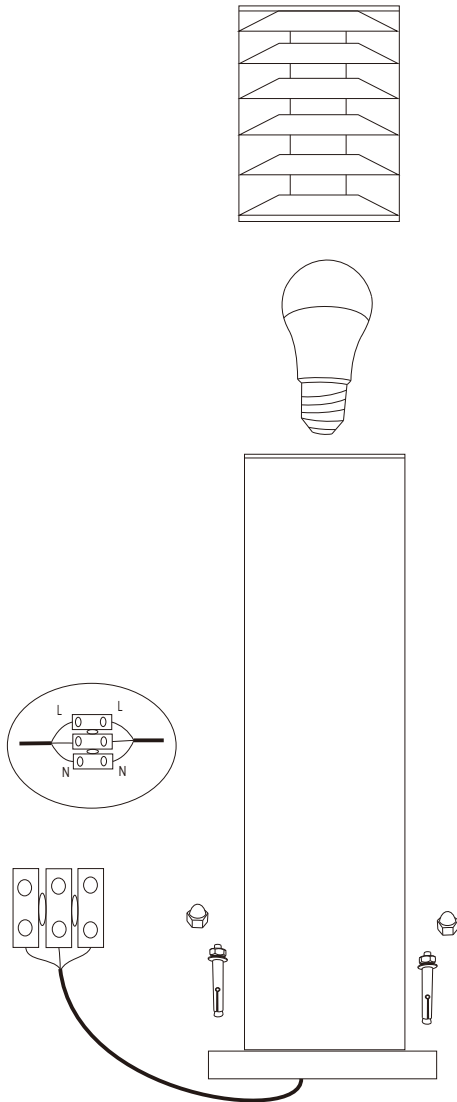

Instruction

O576FL-01B

Model: O576FL-01B
Collection: Outdoor
Series: Bronx

Wall Lamps