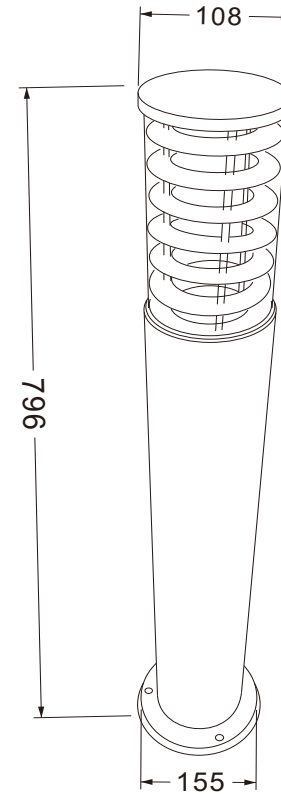

Instruction

O576FL-01B

Model: O576FL-01B
Collection: Outdoor
Series: Bronx

Wall Lamps