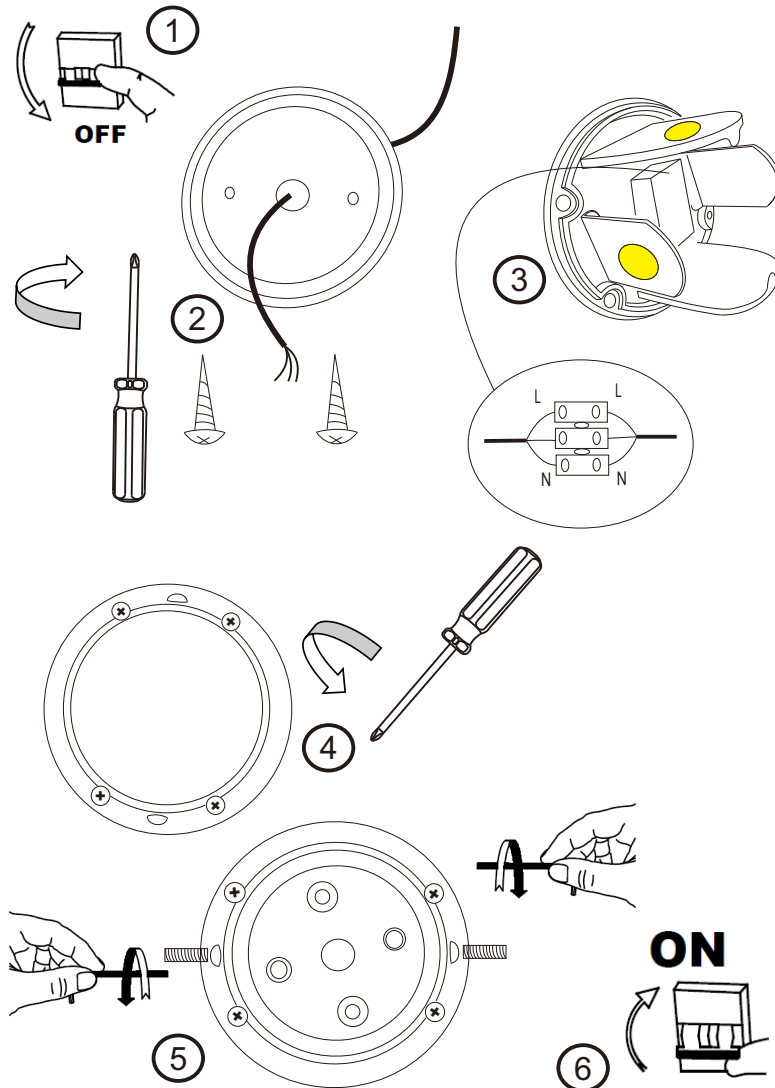

Instruction

O575WL-L12W

MAX 4W
400 Lumen

Model: O575WL-L12W
Collection: Outdoor
Series: Gansevoort

Wall Lamps