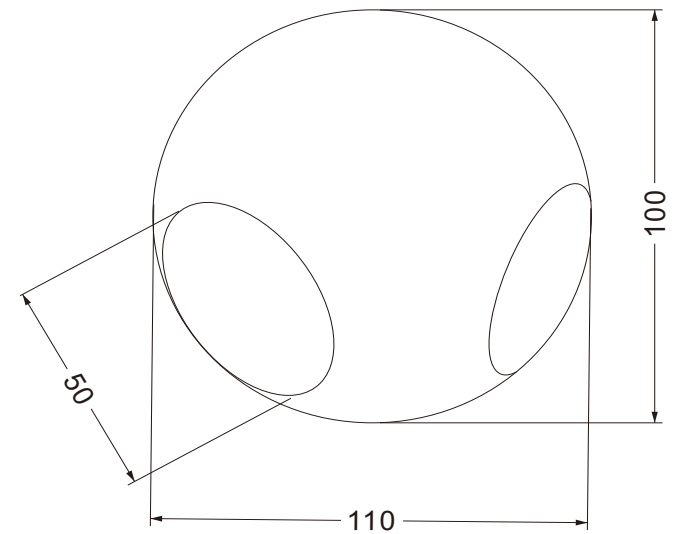

Instruction

O575WL-L12W

MAX 4W
400 Lumen

Model: O575WL-L12W
Collection: Outdoor
Series: Gansevoort

Wall Lamps