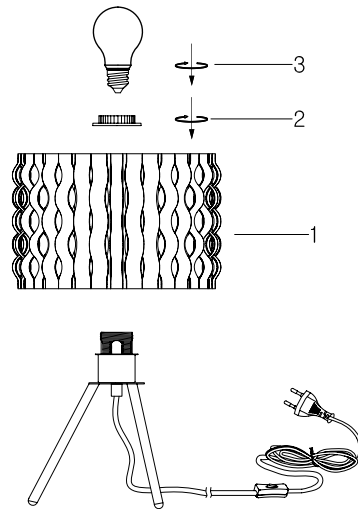

# Instruction

MOD196-TL-01-W

1 x E27 (60W)

Model: MOD196-TL-01-W  
Collection: Modern  
Series: Delicate

Table Lamps