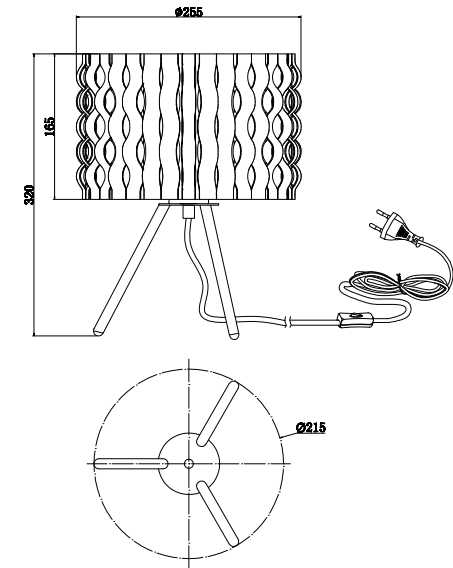

# Instruction

MOD196-TL-01-W

1 x E27 (60W)

Model: MOD196-TL-01-W  
Collection: Modern  
Series: Delicate

Table Lamps