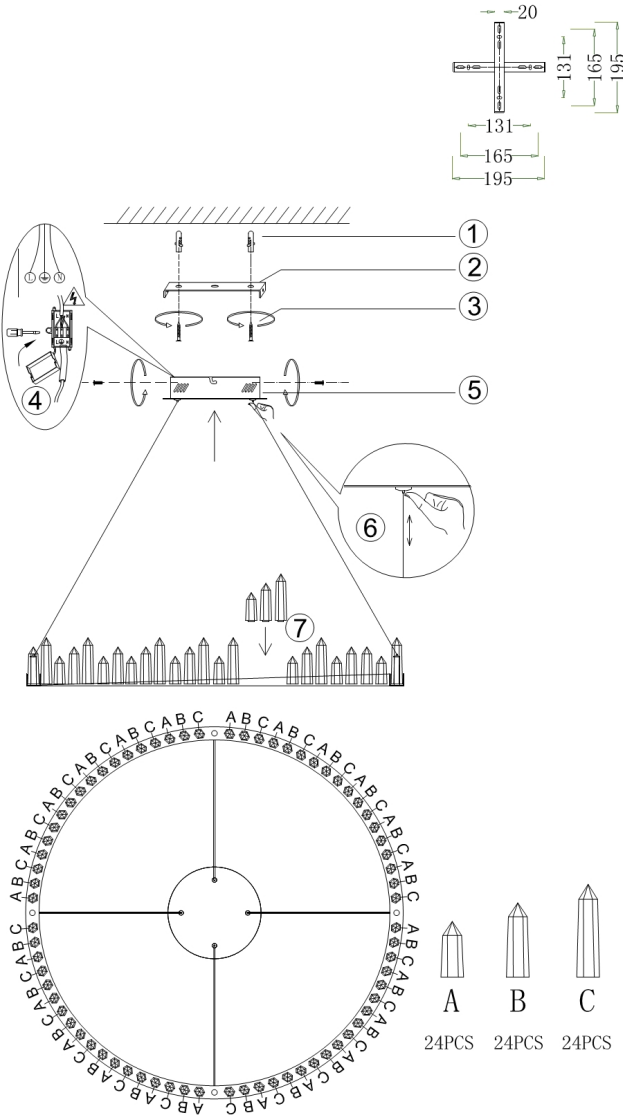

Instruction

Collection: HOUSE
 Series: GLETSCHER
 Model: H186-PL-01-61W-BS
 Ceiling

	max 61W 1621 LM	MAYTONI DECORATIVE LIGHTING www.maytoni.de