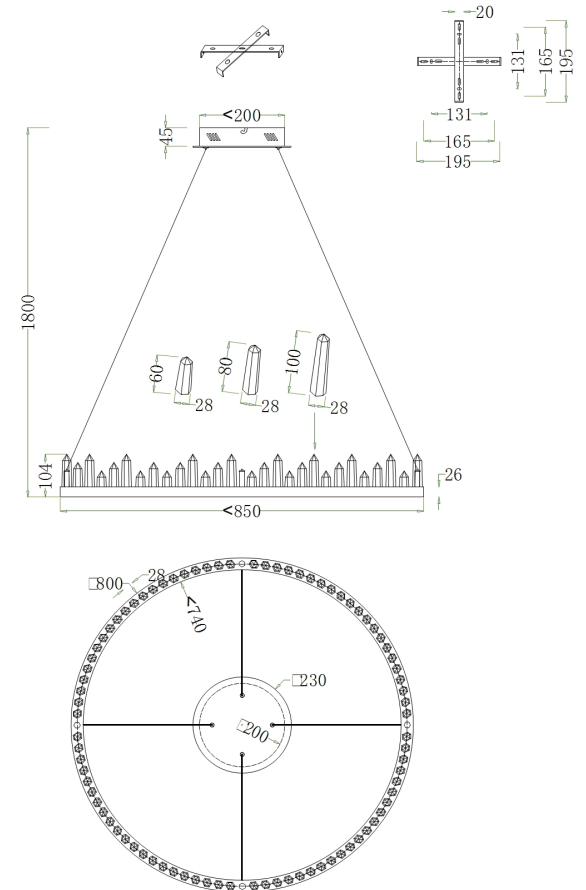

Instruction

Collection: HOUSE
 Series: GLETSCHER
 Model: H186-PL-01-61W-BS
 Ceiling

	max 61W 1621 LM	MAYTONI DECORATIVE LIGHTING www.maytoni.de