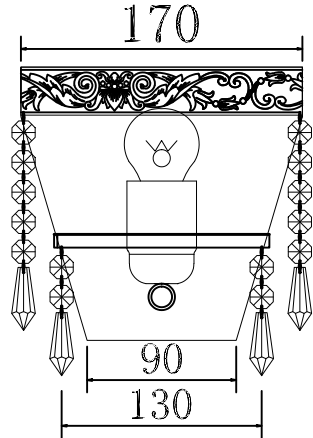

Instruction

Collection: Diamant crystal
Series: Palace
Model: DIA890-WL-01-N
Wall-mounted

- Wall-mounted

1 x E27 (60w)

MAYTONI
DECORATIVE LIGHTING

www.maytoni.de