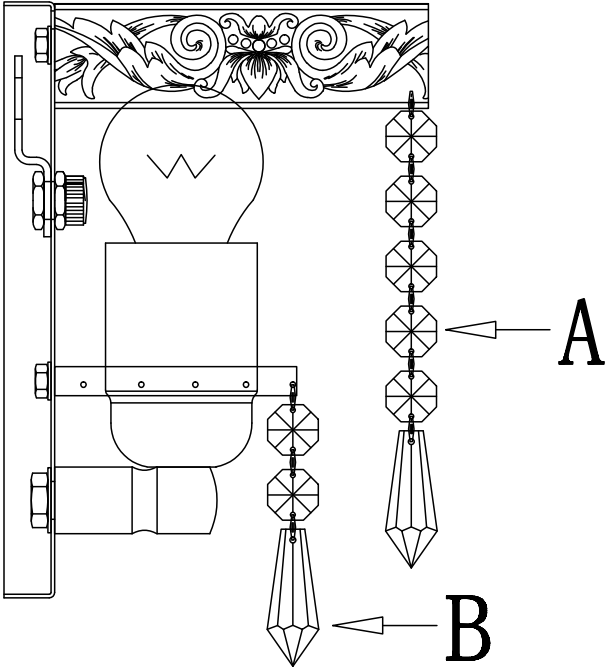

Instruction

Collection: Diamant crystal
Series: Palace
Model: DIA890-WL-01-N
Wall-mounted

- Wall-mounted

1 x E27 (60w)

MAYTONI
DECORATIVE LIGHTING

www.maytoni.de