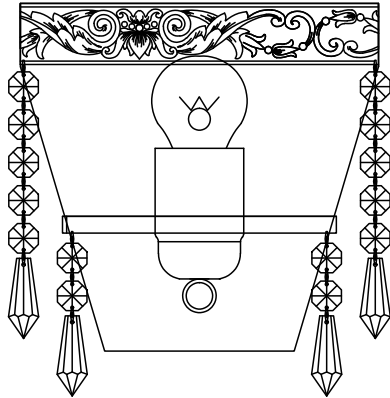

Instruction

Collection: Diamant crystal
Series: Palace
Model: DIA890-WL-01-N
Wall-mounted

- Wall-mounted

1 x E27 (60w)

MAYTONI
DECORATIVE LIGHTING

www.maytoni.de