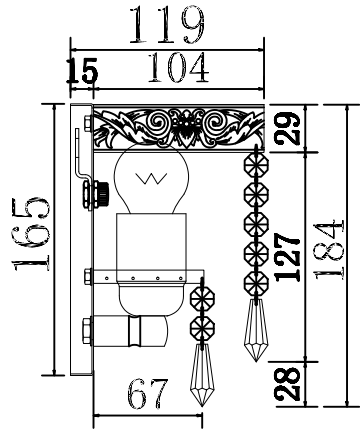

Instruction

Collection: Diamant crystal
Series: Palace
Model: DIA890-WL-01-N
Wall-mounted

- Wall-mounted

1 x E27 (60w)

MAYTONI
DECORATIVE LIGHTING

www.maytoni.de