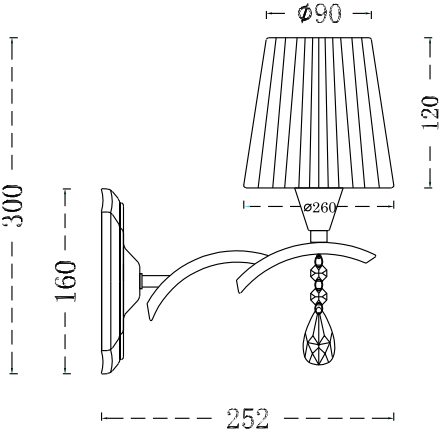

Instruction

Collection: Modern
Series: Arte
Model: MOD901-WL-01-N
Wall Lamps

A=1

1 x E14 (40w)

MAYTONI
DECORATIVE LIGHTING

www.maytoni.de