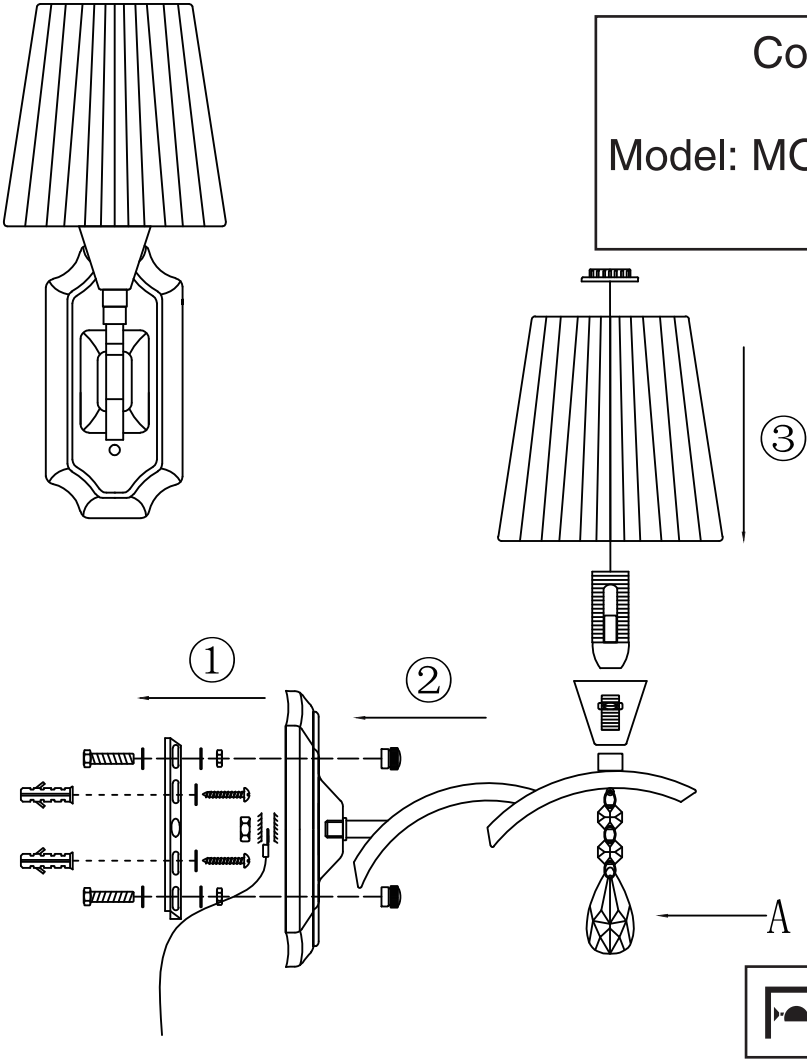

Instruction

Collection: Modern
Series: Arte
Model: MOD901-WL-01-N
Wall Lamps

A=1

1 x E14 (40w)

MAYTONI
DECORATIVE LIGHTING

www.maytoni.de