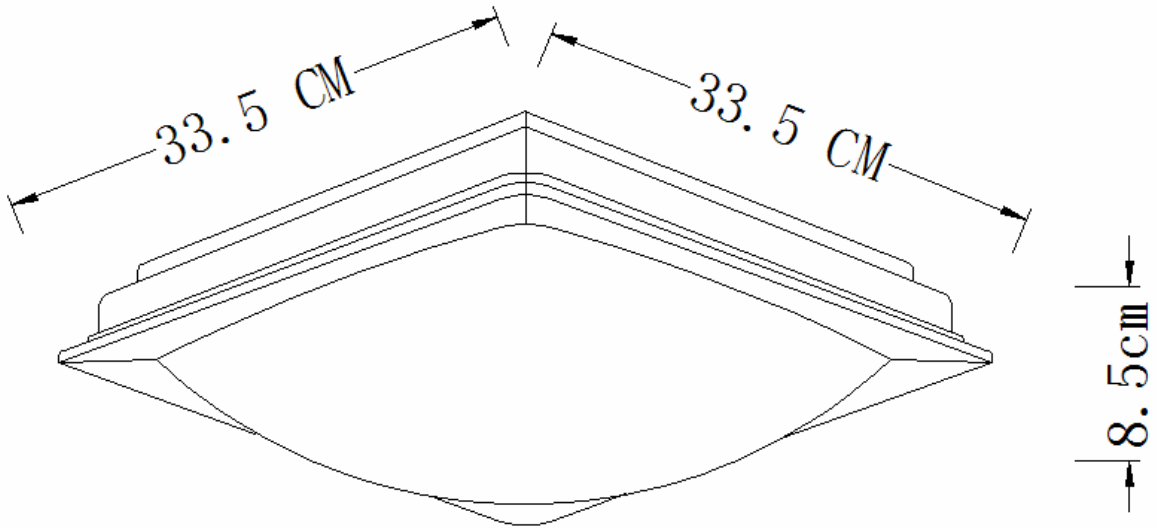

Line drawing of the item (with outline dimensions)

Item number: 79156/22/12

Installation drawing (the same as it in its instruction manual)

Technical details

materials used:	Steel+Acrylic
color:	WHITE
dimmable and how is the fixture dimmable:	
size:	Height: 8.5CM Length: 33.5CM Width: 33.5CM Net Weight:
power requirements:	220V-240V~50Hz
bulb type and maximum Wattage:	T5 Max.22W
number of bulbs:	1*22W T5
IP degree:	IP21