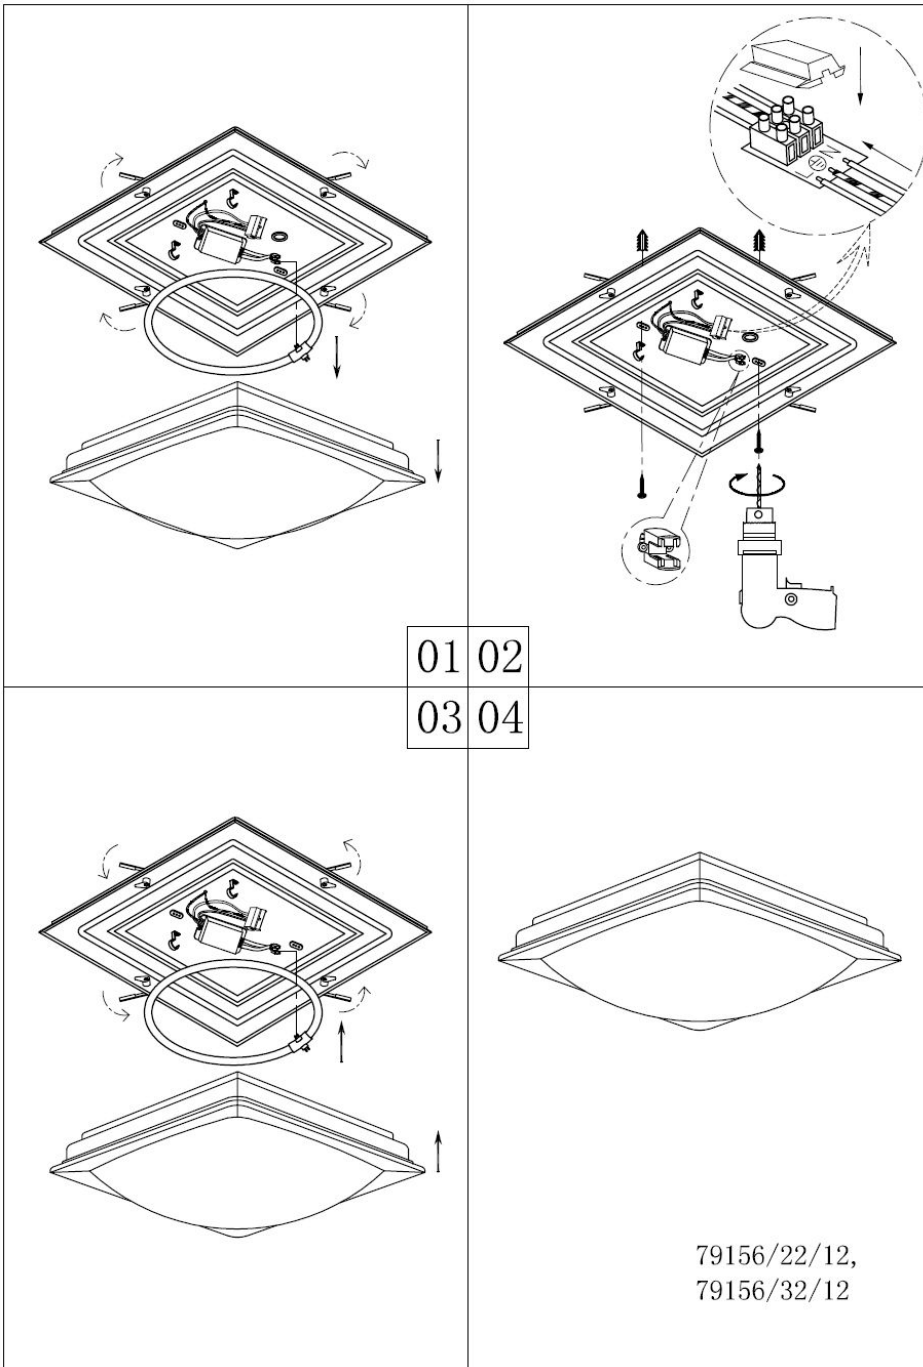

Line drawing of the item (with outline dimensions)

Item number: 79156/22/12

Installation drawing (the same as it in its instruction manual)

Technical details

materials used:	Steel+Acrylic
color:	WHITE
dimmable and how is the fixture dimmable:	
size:	Height: 8.5CM Length: 33.5CM Width: 33.5CM Net Weight:
power requirements:	220V-240V~50Hz
bulb type and maximum Wattage:	T5 Max.22W
number of bulbs:	1*22W T5
IP degree:	IP21