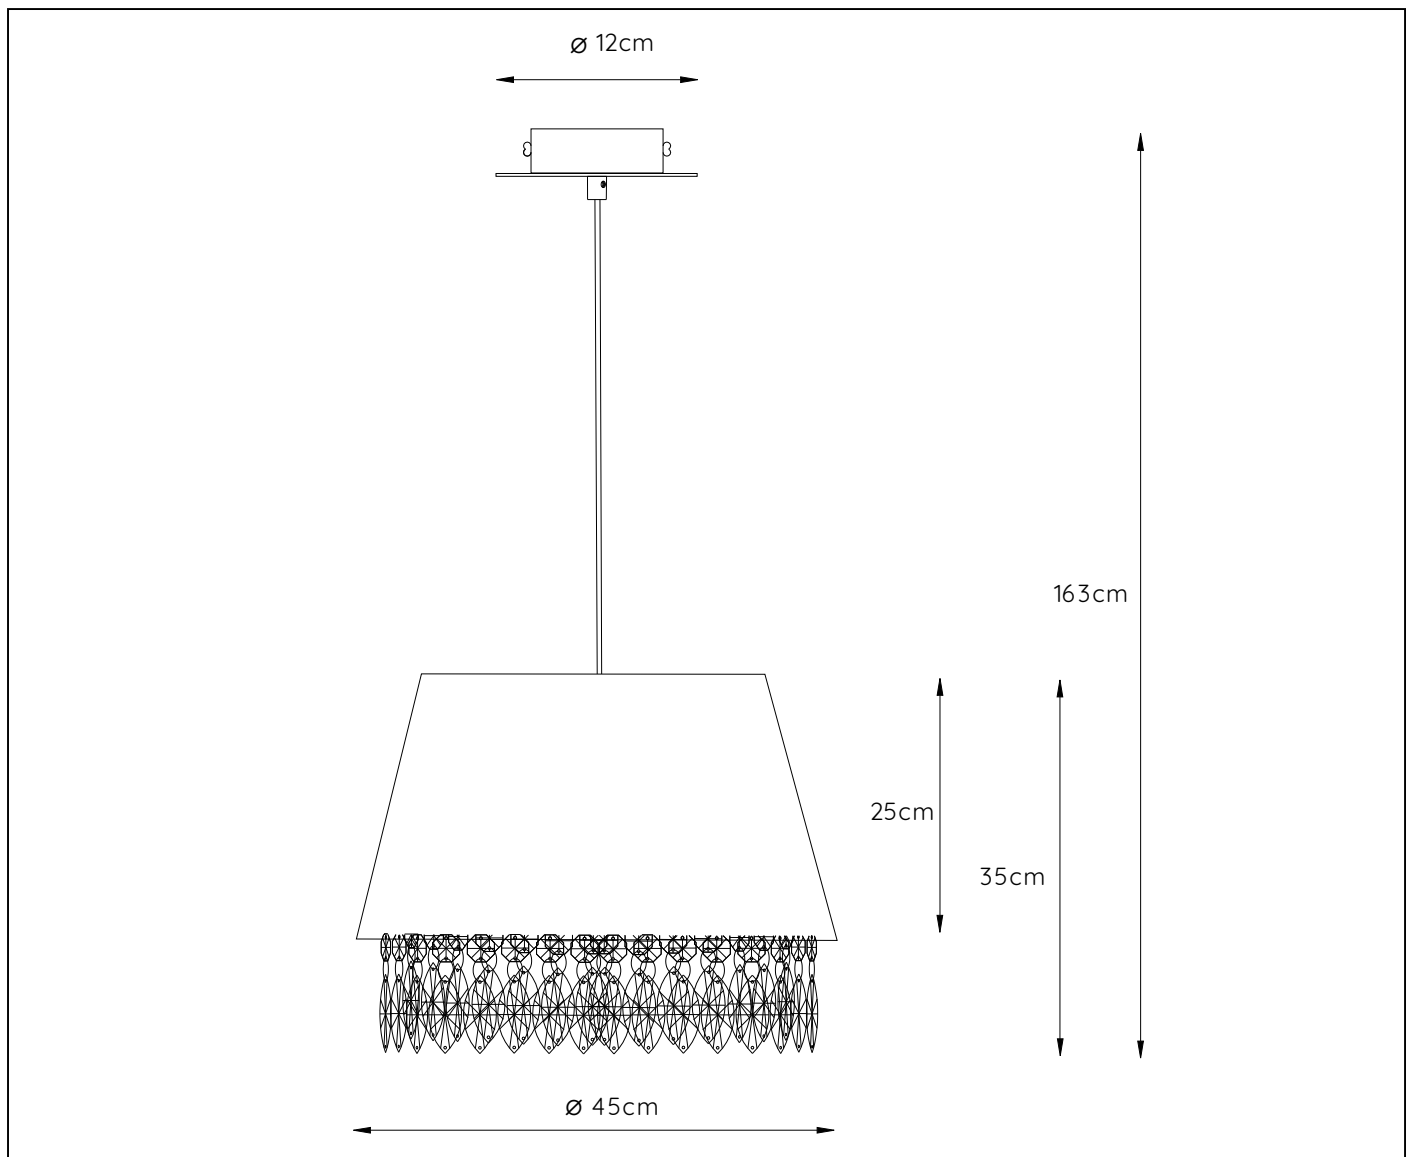

RECOMMENDED LUCIDE LIGHT SOURCE

49042/05/62
 Light source dimmable : Yes
 Light source incl. : No

General

Dimensions LxWxH : 45cm x 45cm x 163cm
Height minimum : 40cm
Height maximum : 163cm
Dimensions shade LxWxH : 45cm x 45cm x 35cm
Main material : Metal, acrylic and fabric
Ceiling rose material : Metal
Color : Taupe
Style : Modern
Shape : Cone
Weight : 1.36 kg
Warranty : 2 years

Product specifications

Dimmable : Yes
Light direction : Around (Diffuse)
Adjustable in height : Adjustable in height (Before installation)
Directional : Not Directional
Cable : Yes, Cable On Product
Cable length : 128cm
Sensor : Without Sensor
Control : Light Switch Control
IP-Class : 20
Electric class : 1
Light source including ? : No
Lamp socket : E27
Light source number : 1
Power requirements : 220-240V~50Hz
Bulb type & maximum wattage : E27- max.60W

For more specifications of this product please visit

www.lucide.com

LUCIDE

TECHNICAL DRAWING & DIMENSIONS

DOLTI

Itemnumber :78368/45/41

EAN code : 5411212781833

For more specifications, dimensions please visit