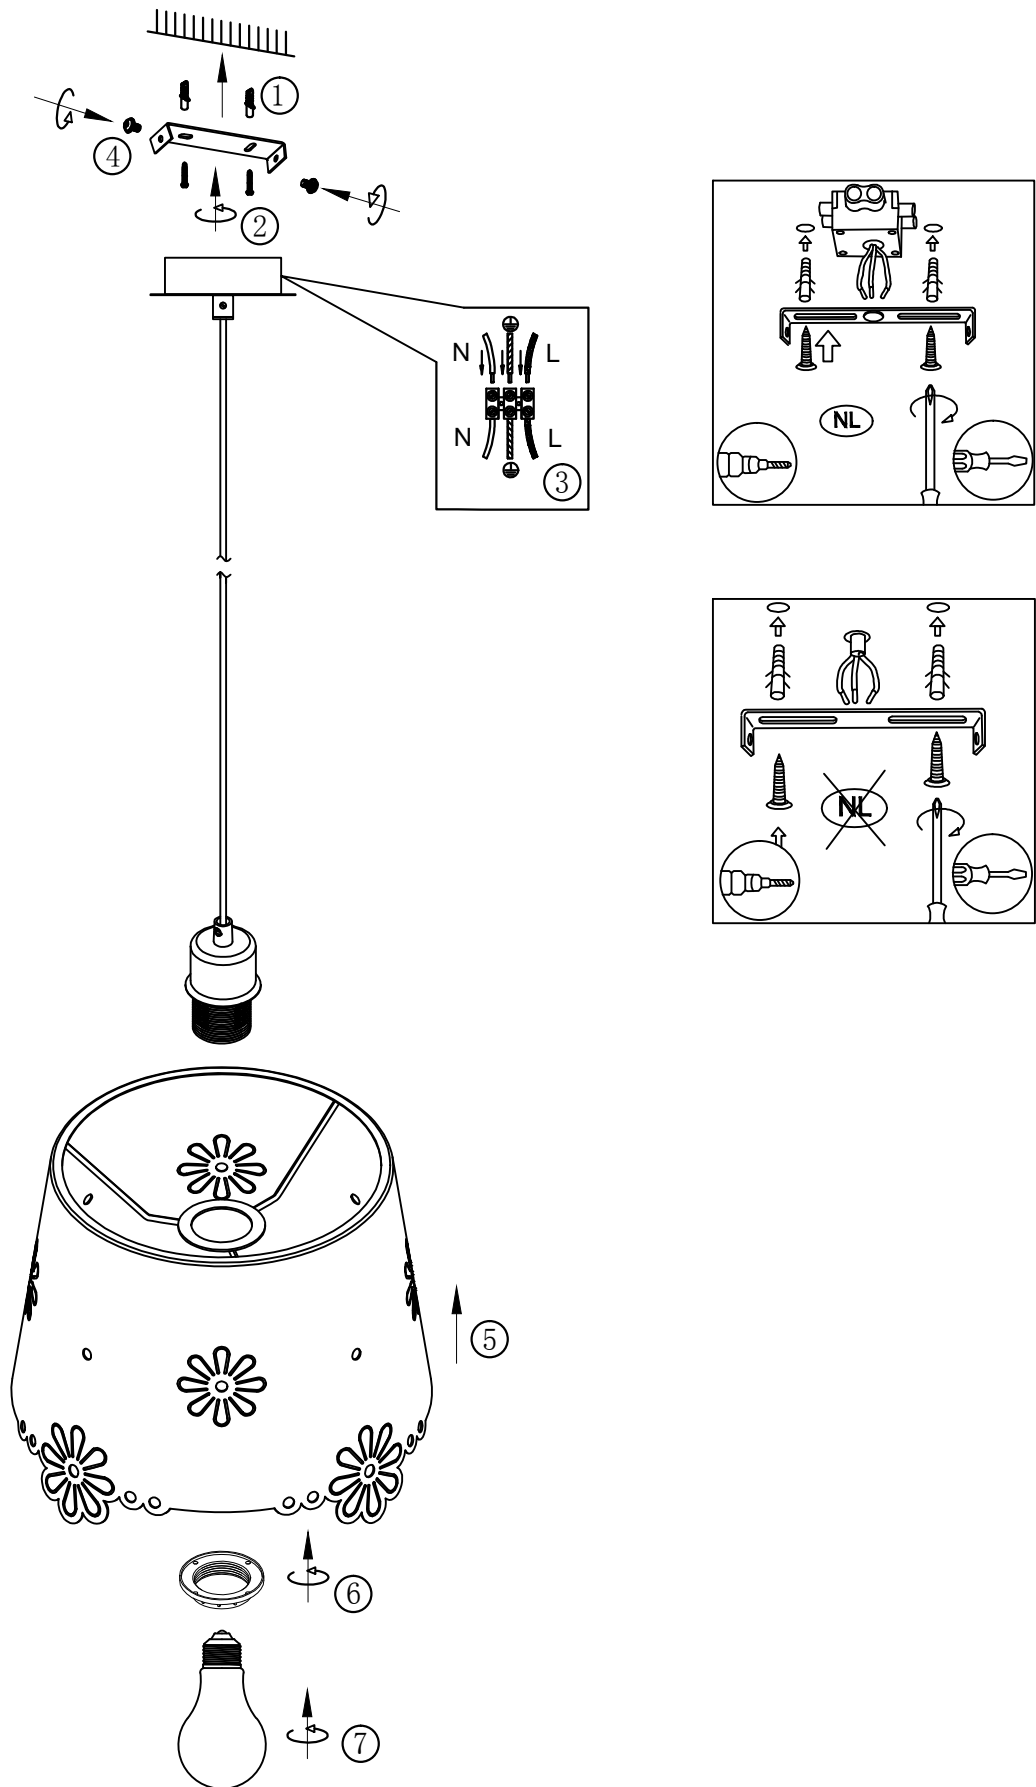

Line drawing of the item (with outline dimensions)

Item number: 77371/01/68

Installation drawing (the same as it in its instruction manual)

Technical details

materials used:	Metal
color:	Blue
dimmable and how is the fixture dimmable:	
size:	Height: 120CM
	Length:
	Width: Ø30CM
	Net Weight: 0.92kg
power requirements:	220-240V~50Hz
bulb type and maximum Wattage:	MAX . 60W
number of bulbs:	1 X E27
IP degree:	IP20