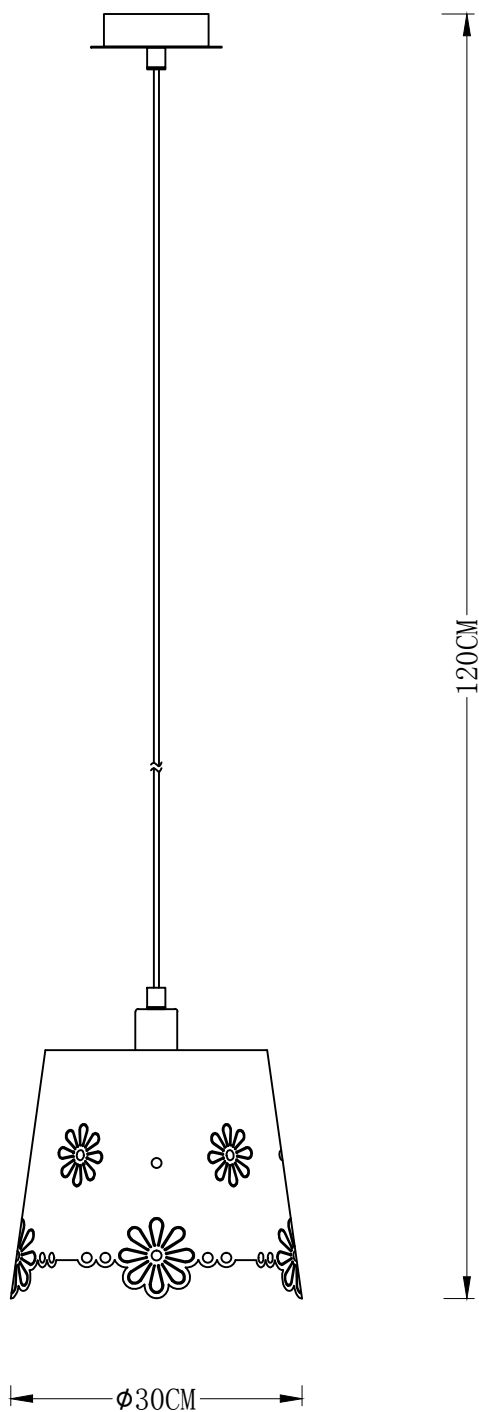

Line drawing of the item (with outline dimensions)

Item number: 77371/01/68

Installation drawing (the same as it in its instruction manual)

Technical details

materials used:	Metal
color:	Blue
dimmable and how is the fixture dimmable:	
size:	Height: 120CM
	Length:
	Width: Ø30CM
	Net Weight: 0.92kg
power requirements:	220-240V~50Hz
bulb type and maximum Wattage:	MAX . 60W
number of bulbs:	1 X E27
IP degree:	IP20