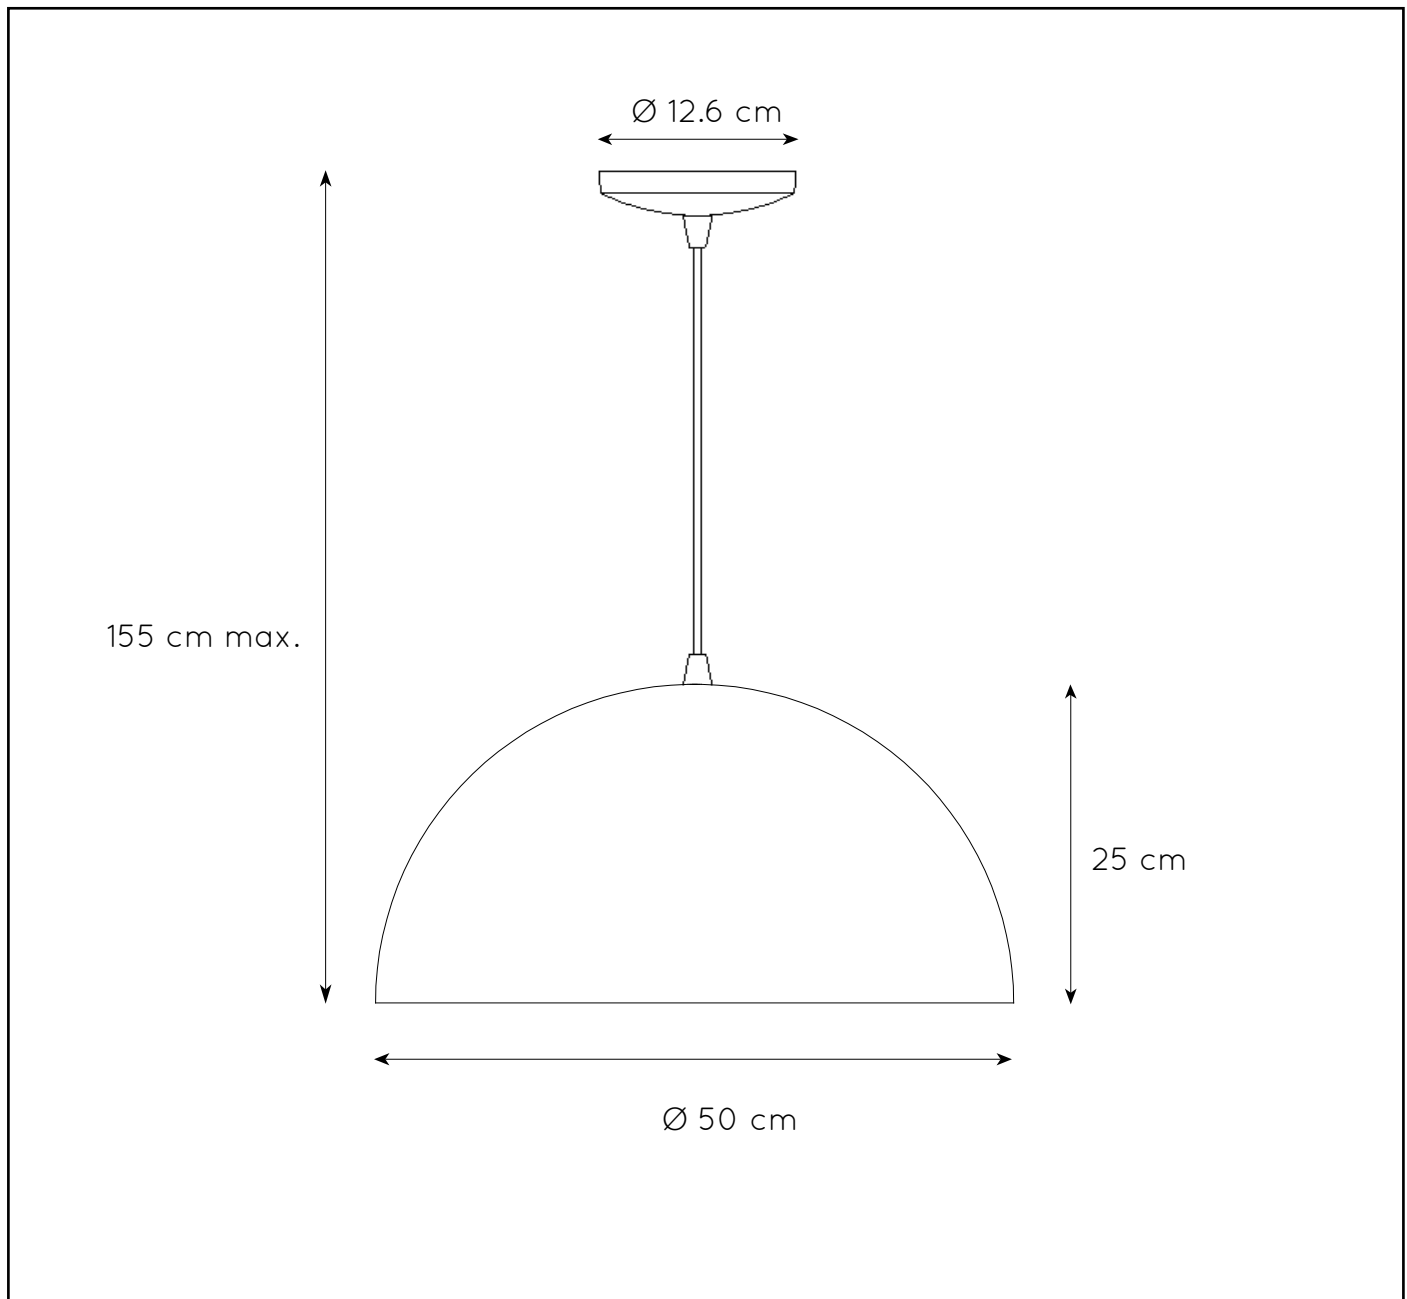

LUCIDE

TECHNICAL DRAWING DIMENSIONS

MATTIE

Item number : 76363/50/36
EAN code : 5411212760807

For more specifications, dimensions please visit
www.lucide.com