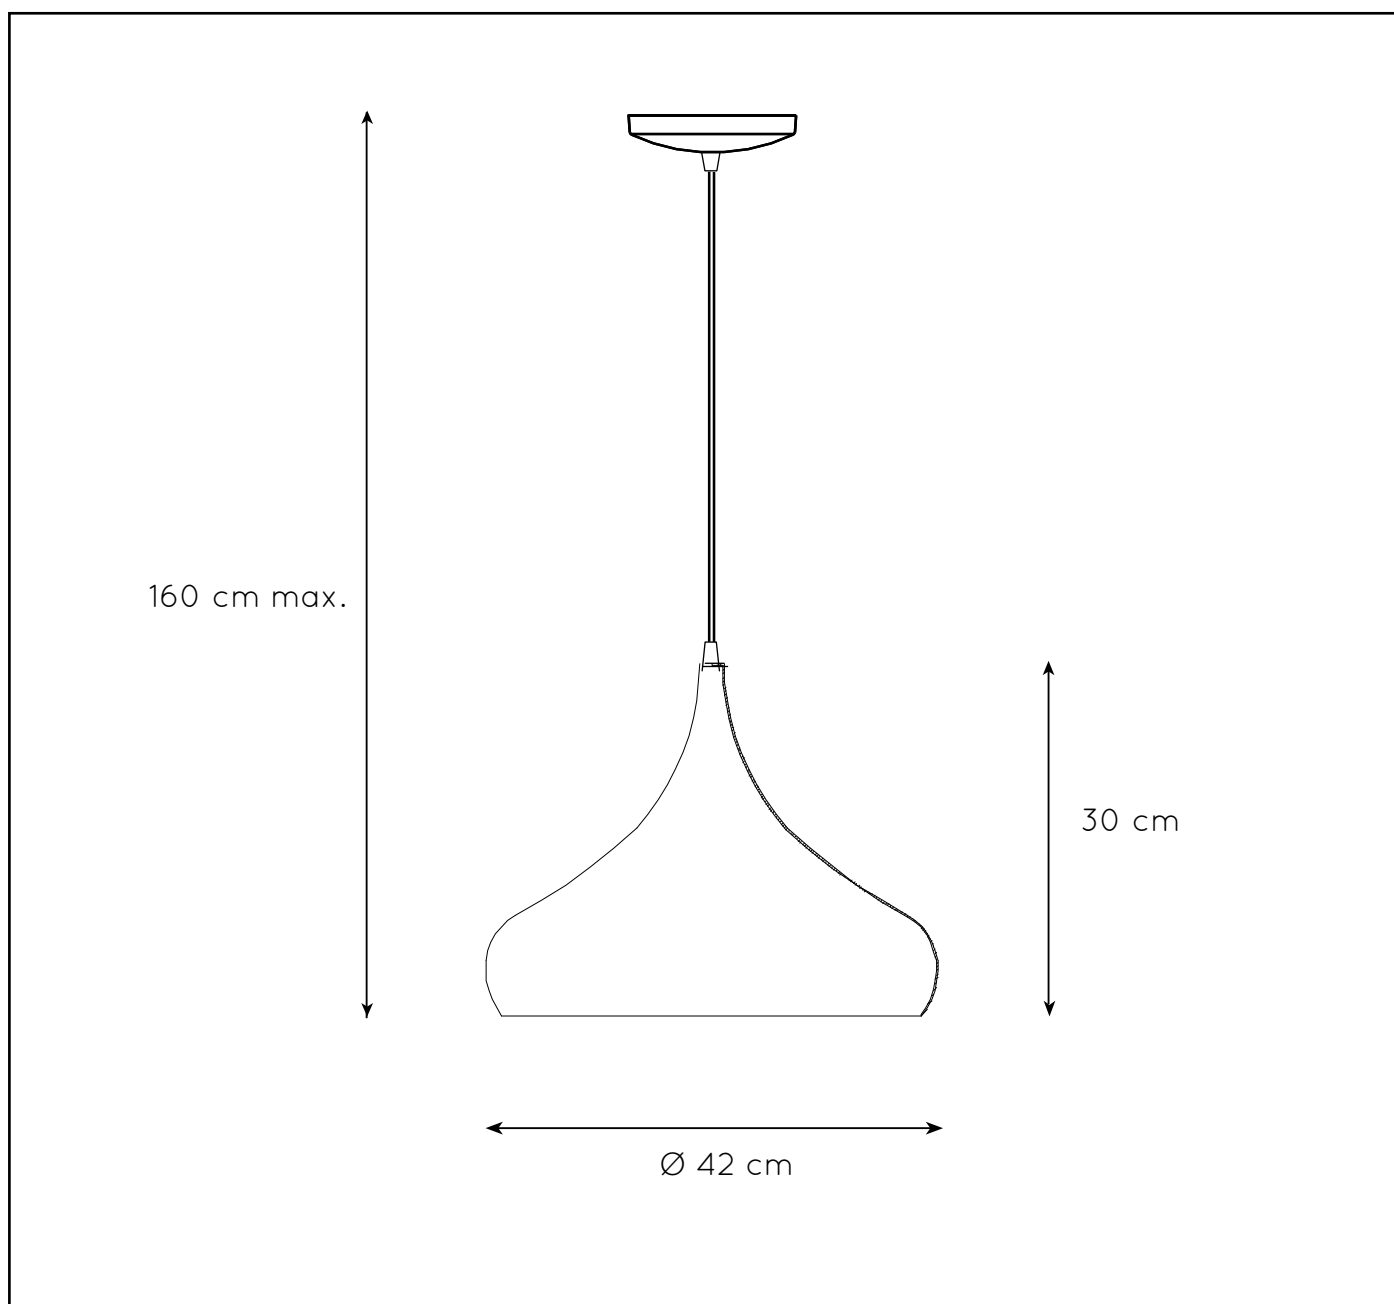

LUCIDE

GENERAL SPECIFICATIONS

**RECOMMENDED LUCIDE
LIGHT SOURCE**

49020/05/67

Light source dimmable : Yes

Light source incl. : No

General

Dimensions LxWxH : 42 cm x 42 cm x 160 cm

Height minimum : -

Height maximum : 160 cm

Dimensions shade LxWxH : 42 cm x 42 cm x 30 cm

Main material : Metal

Ceiling rose material : Metal

Color : Dark wooden

Style : Modern

Shape : Irregular shape

Weight : 0,92kg

Warranty : 2 years

Product specifications

Dimmable : Yes

Light direction : Around (Diffuse)

Adjustable in height : Adjustable In Height
(Before Installation)

Directional : Not Directional

Cable : Yes, Cable On Product

Power requirements : 220-240V~50Hz

Bulb type & maximum wattage : E27- max.40W

For more specifications of this product please visit

www.lucide.com

WOODY

Item number : 76360/01/72

EAN code : 5411212760777

For more specifications, dimensions please visit