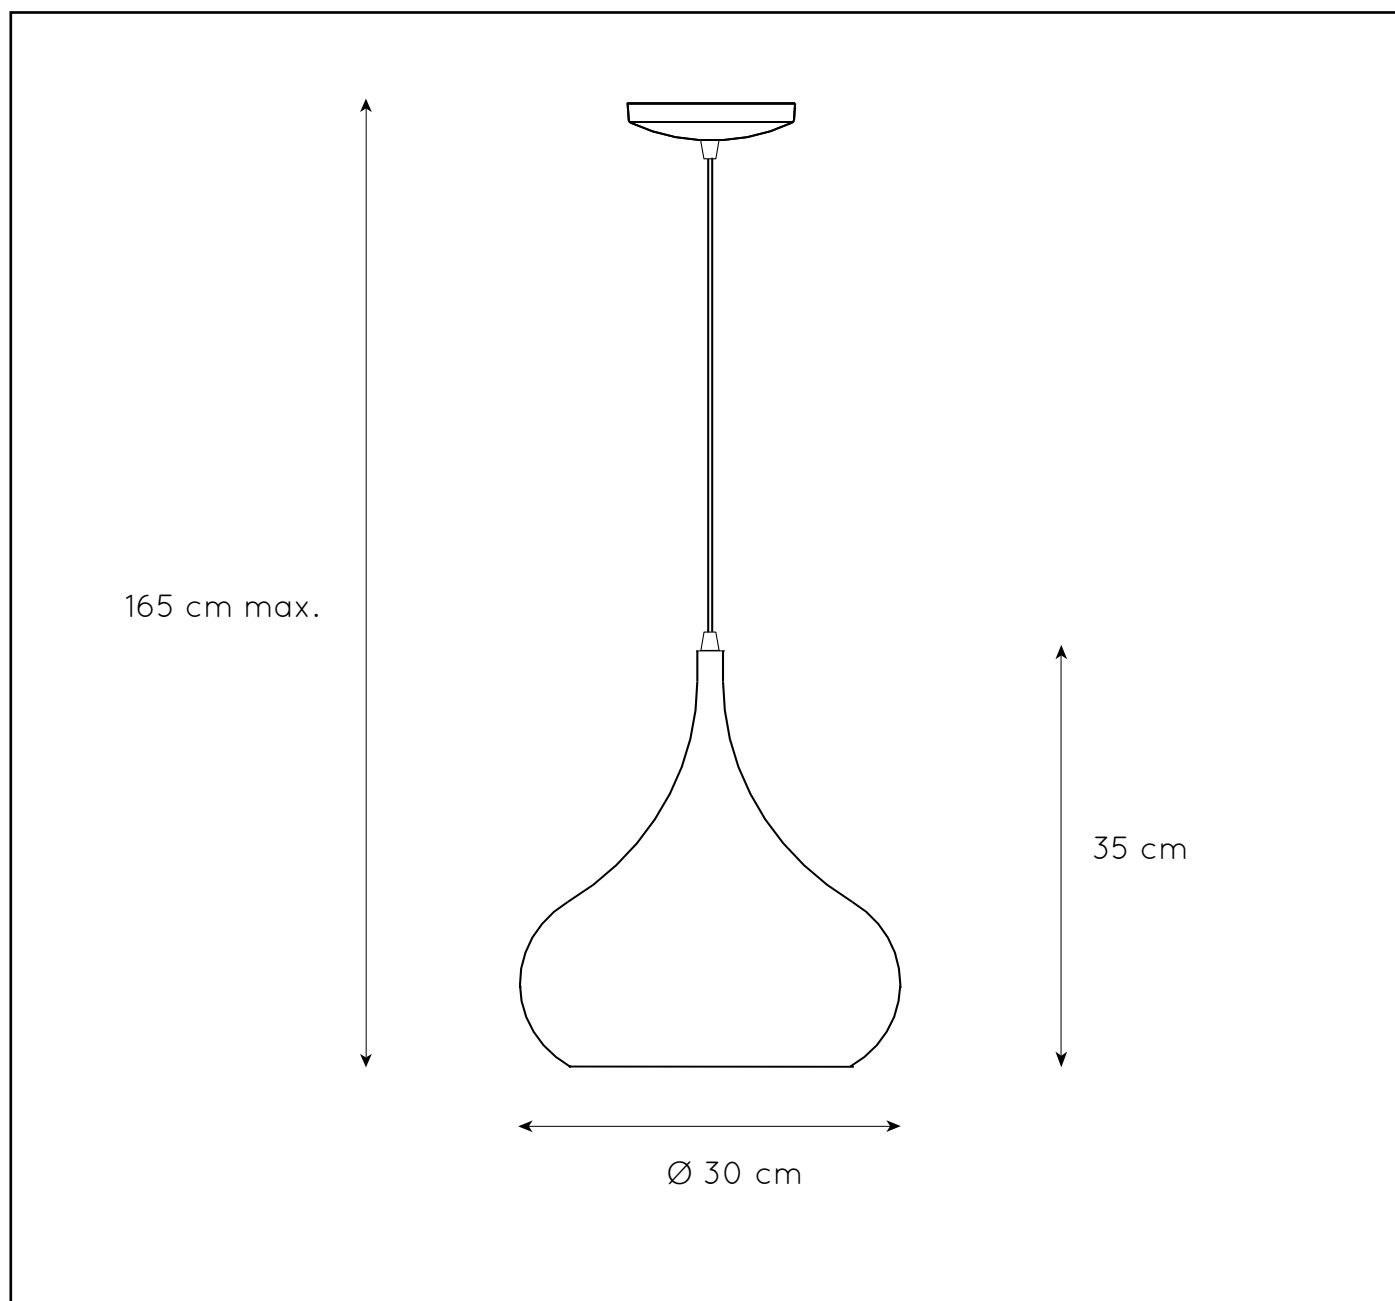

LUCIDE

GENERAL SPECIFICATIONS

**RECOMMENDED LUCIDE
LIGHT SOURCE**

49020/05/67

Light source dimmable : Yes

Light source incl. : No

General

Dimensions LxWxH : 30 cm x 30 cm x 165 cm

Height minimum : -

Height maximum : 165 cm

Dimensions shade LxWxH : 30 cm x 30 cm x 35 cm

Main material : Metal

Ceiling rose material : Metal

Color : Dark wooden

Style : Modern

Shape : Irregular shape

Weight : 0,9kg

Warranty : 2 years

Product specifications

Dimmable : Yes

Light direction : Around (Diffuse)

Adjustable in height : Adjustable In Height
(Before Installation)

Directional : Not Directional

Cable : Yes, Cable On Product

Power requirements : 220-240V~50Hz

Bulb type & maximum wattage : E27- max.40W

For more specifications of this product please visit

www.lucide.com

WOODY

Item number : 76359/01/72

EAN code : 5411212760760

For more specifications, dimensions please visit