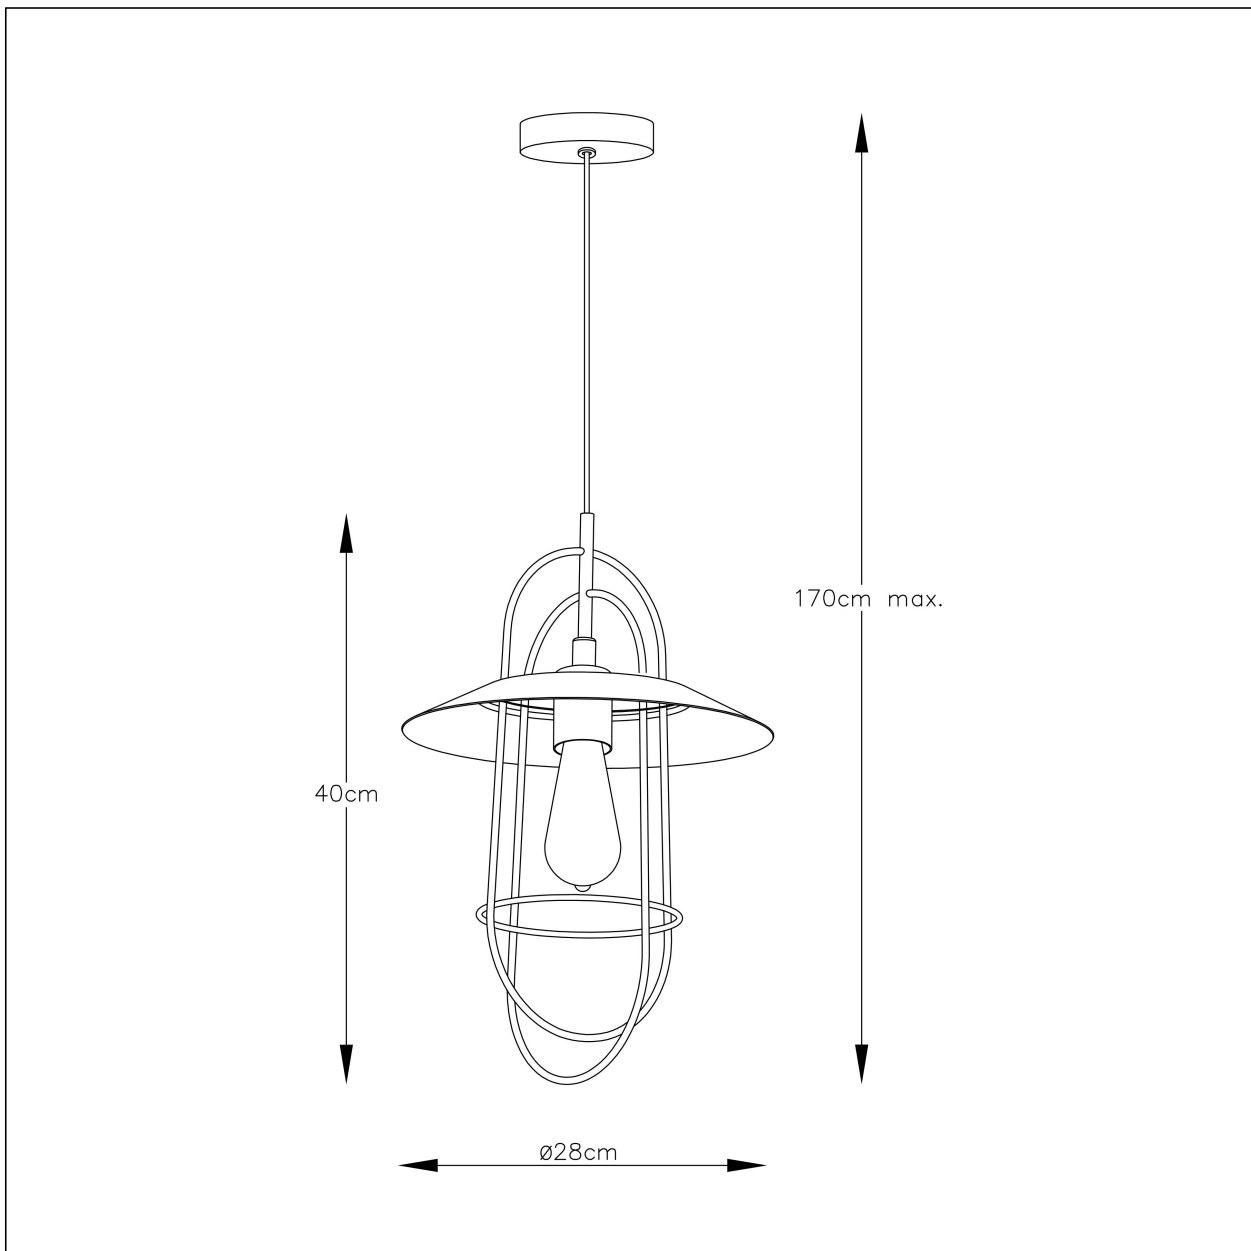

MASSON

General

Dimensions LxWxH : 28 cm x 28 cm x 170 cm

Height minimum : 40 cm

Height maximum : 170 cm

Dimensions shade LxWxH : 28 cm x 28 cm x 40 cm

Main material : Steel

Ceiling rose material : Steel

Adjustable in height : Adjustable In Height
(Before Installation)

Directional : Not Directional

Cable : Yes, Cable On Product

Cable length : 130 cm

Sensor : Without Sensor

Control : Light Switch Control

IP-Class : 20

www.lucide.com

LUCIDE

TECHNICAL DRAWING & DIMENSIONS

MASSON

Item number : 74309/01/02

EAN code : 5411212740809

For more specifications of this product please visit

www.lucide.com

LUCIDE

INSTALLATION DRAWING SPECIFICATIONS