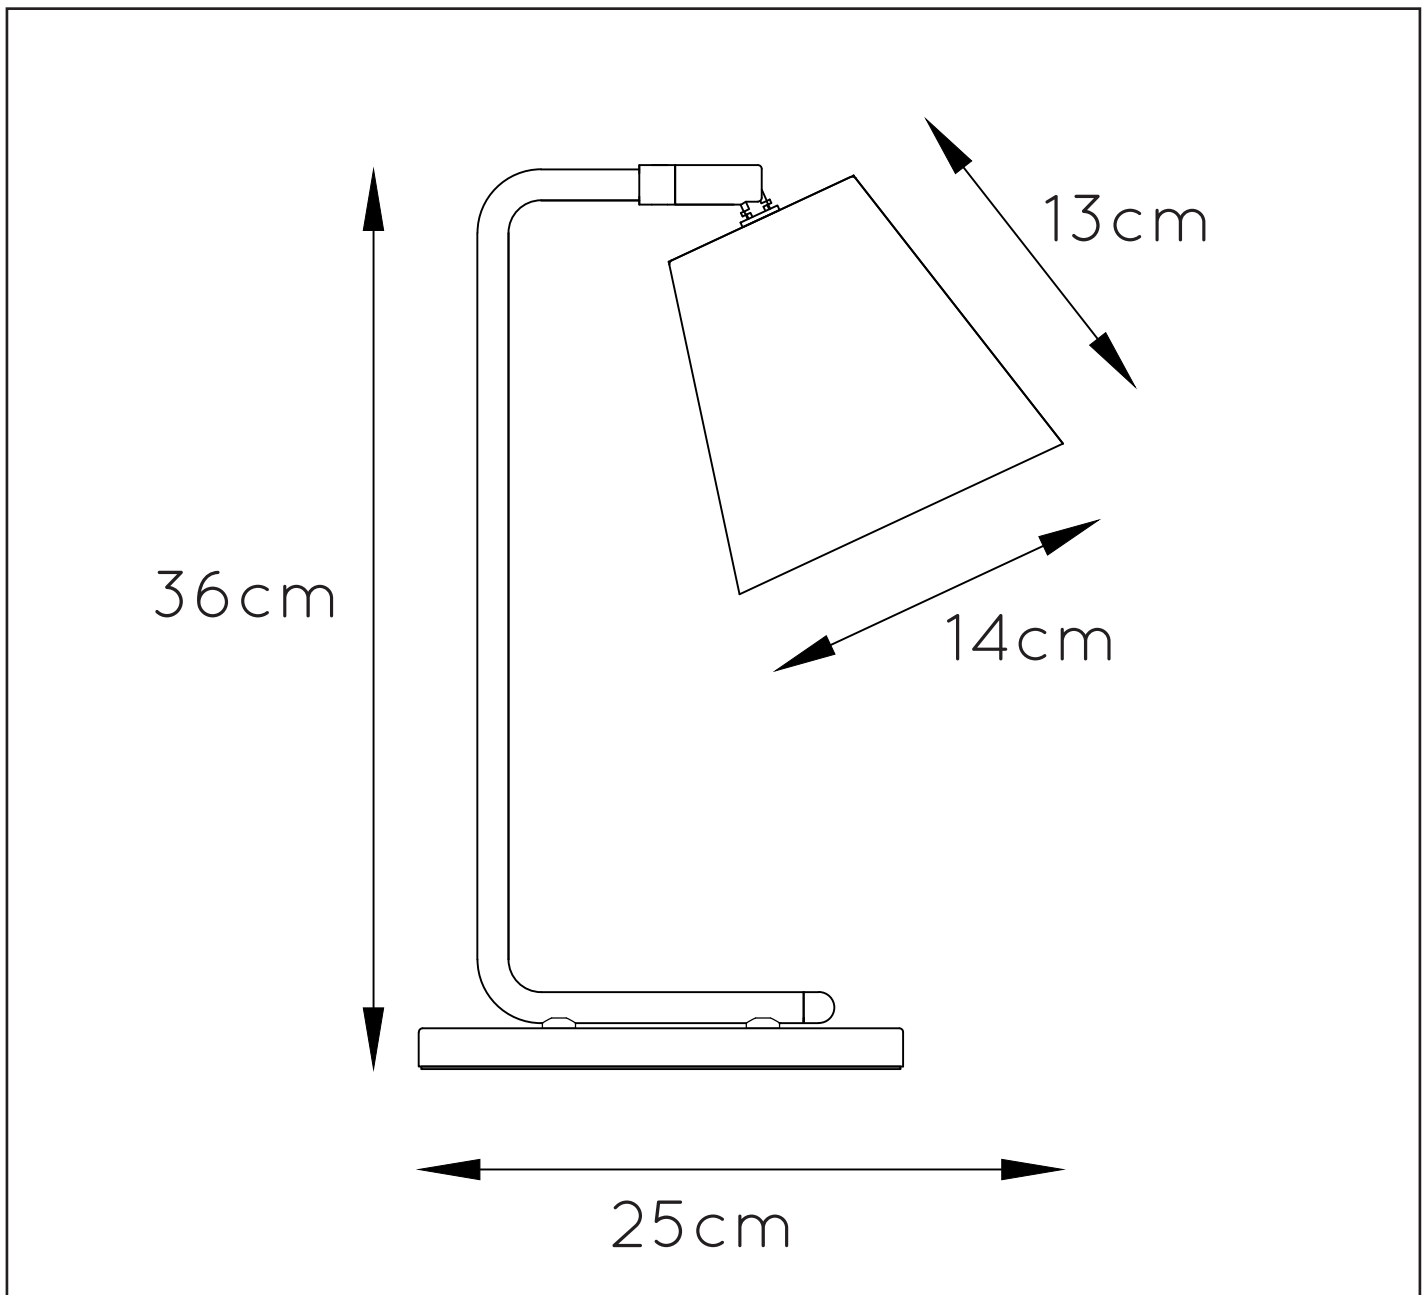

**RECOMMENDED
LUCIDE LIGHT
SOURCE**

49022/04/67

Light source dimmable : Yes

Light source incl. : No

General

Dimensions LxWxH : 25 cm x 14 cm x 36 cm
 Height minimum : -
 Height maximum : 36 cm
 Dimensions shade LxWxH : 14 cm x 14 cm x 13 cm
 Main material : Metal
 Ceiling rose material : -
 Color : White/wood printed
 Style :
 Shape :
 Weight : 1,56 kg
 Warranty : 2 years

Product specifications

Dimmable : No
 Light direction : Around (Diffuse)
 Adjustable in height : -
 Directional : Not Directional
 Cable : Yes, Cable On Product
 Cable length : 180 cm
 Sensor : Without Sensor
 Control : Light Switch
 Control
 IP-Class : 20
 Electric class : II
 Light source including : No
 Lamp socket : E14
 Light source number : 1
 Power requirements : 220-240V~50Hz
 Bulb type & maximum wattage : E14- max.40W

For more specifications of this product please visit

www.lucide.com

CONA

Item number : 71645/01/31
EAN code : 5411212712431

For more specifications, dimensions please visit

www.lucide.com

LUCIDE

INSTALLATION DRAWING SPECIFICATIONS