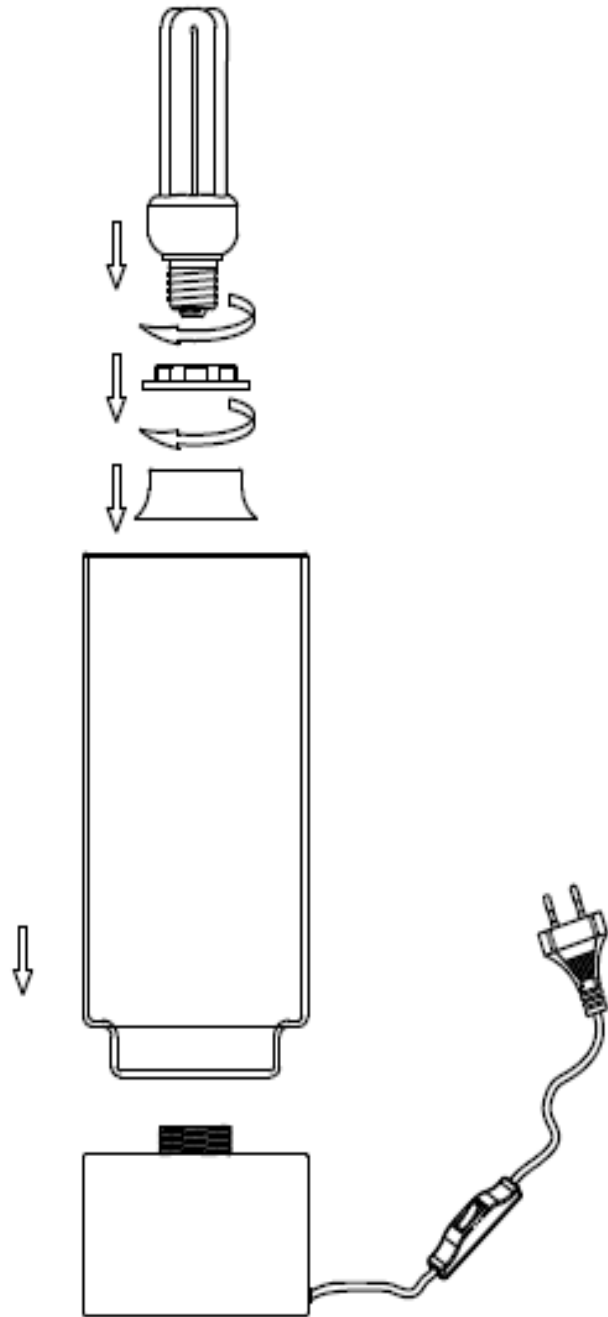

Line drawing of the item (with outline dimensions)

Item number: 71544/01/41

Installation drawing (the same as it in its instruction manual)

Technical details

materials used: Glass / concrete	
color:	transparent / frosted / gray
dimnable and how is the fixture dimmable:	ON / OFF
size:	Height: 24cm Length: 12cm Width: 12cm Net Weight: 1.63kgs
power requirements:	220-240V~50Hz
bulb type and maximum Wattage:	1xE27 Max. 60W
number of bulbs:	1xE27
IP degree:	IP20