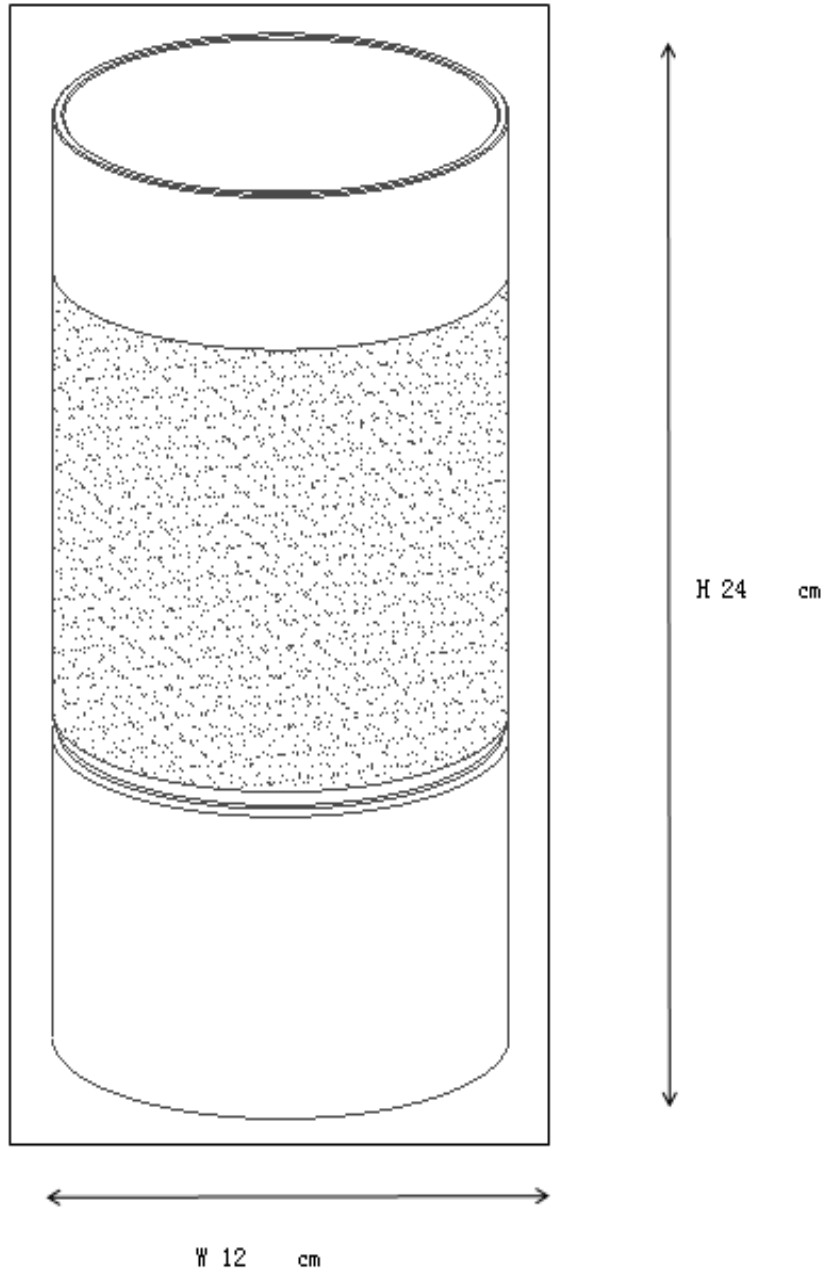

Line drawing of the item (with outline dimensions)

Item number: 71544/01/41

Installation drawing (the same as it in its instruction manual)

Technical details

materials used: Glass / concrete	
color:	transparent / frosted / gray
dimnable and how is the fixture dimmable:	ON / OFF
size:	Height: 24cm Length: 12cm Width: 12cm Net Weight: 1.63kgs
power requirements:	220-240V~50Hz
bulb type and maximum Wattage:	1xE27 Max. 60W
number of bulbs:	1xE27
IP degree:	IP20