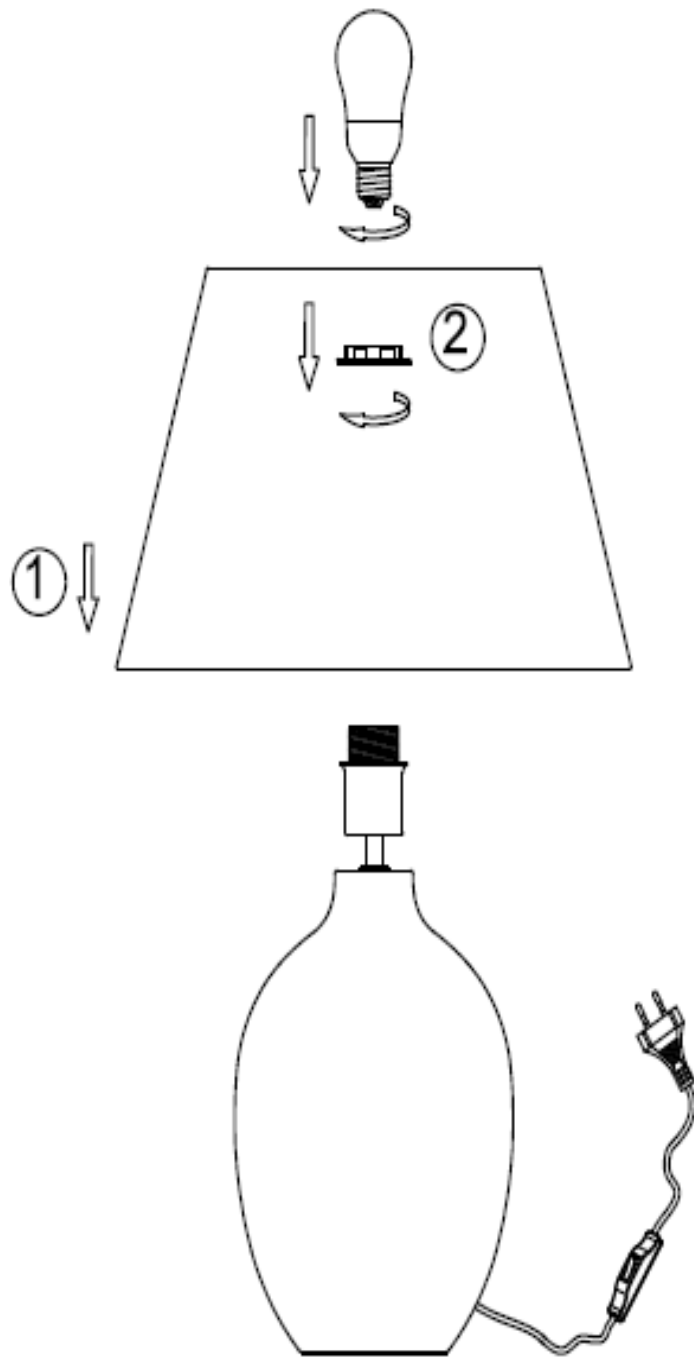

Line drawing of the item (with outline dimensions)

H 56 cm

W 40 cm

Item number: 71541/81/41

Installation drawing (the same as it in its instruction manual)

Technical details

materials used: Linen /concrete	
color:	Gray
dimnable and how is the fixture dimmable:	ON / OFF
size:	Height: 56cm Length: 40cm Width: 40cm Net Weight: 4.8kgs
power requirements:	220-240V~50Hz
bulb type and maximum Wattage:	1xE27 Max. 60W
number of bulbs:	1xE2
IP degree:	IP20